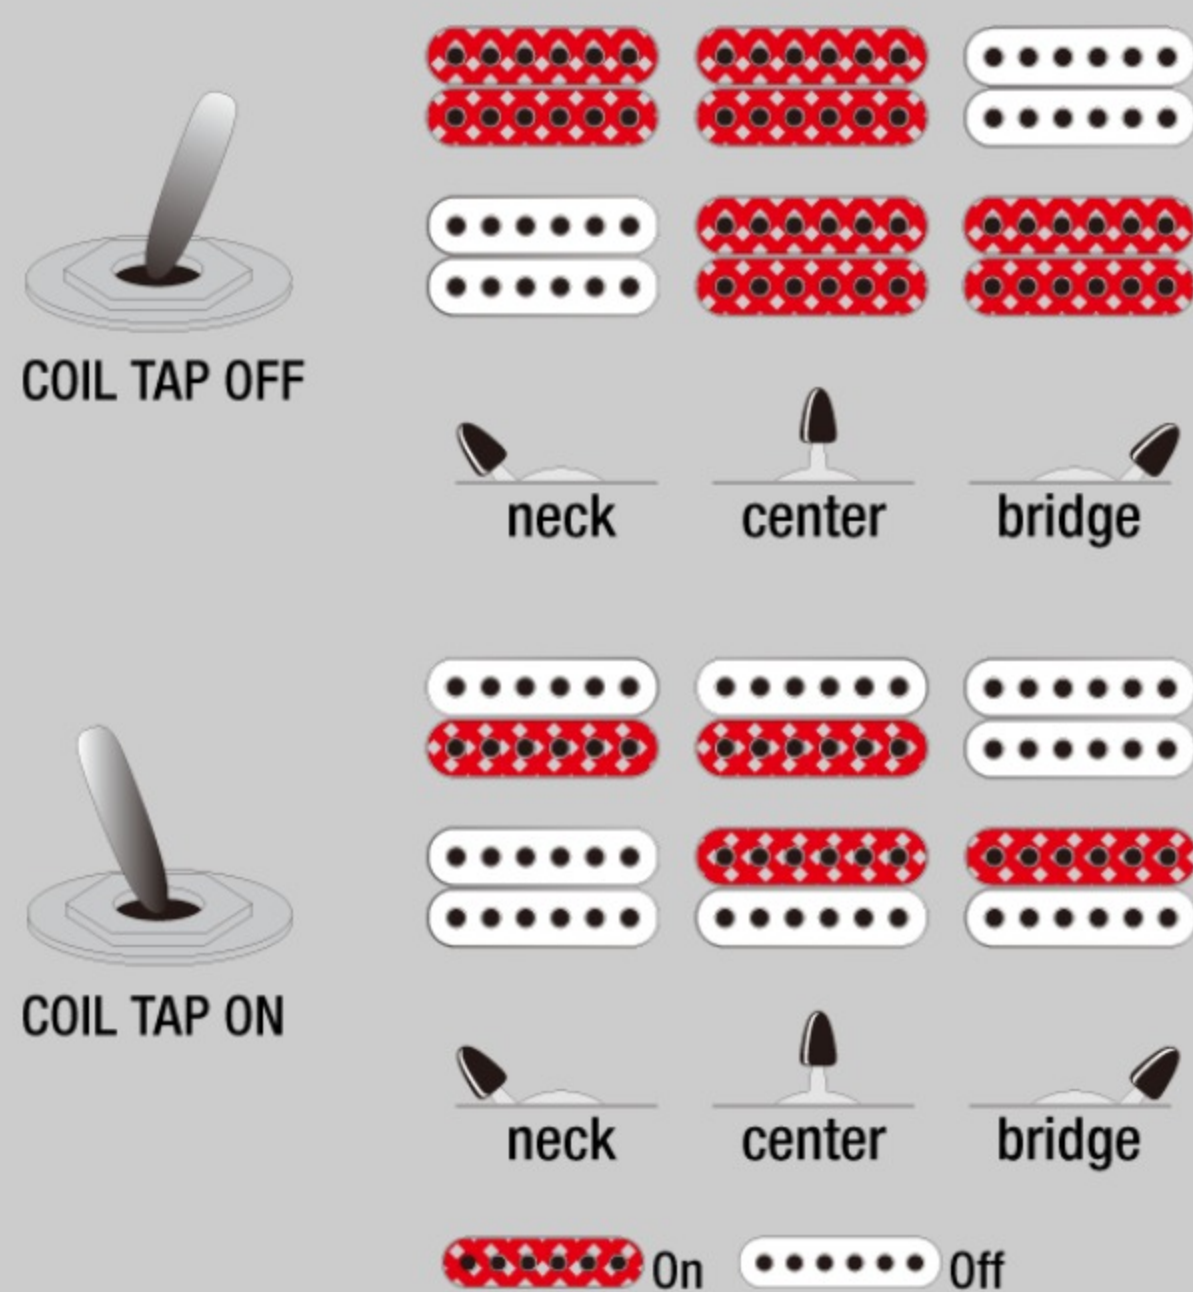

JCRG2103 *j. custom*

MADE IN JAPAN

COLOR VARIATION :

LBT : Lander Blue Turquoise

SHARE :

SPEC

SPECS

neck type	RG j.custom Wizard / 3pc Wenge/Purpleheart neck
top/back/body	Exotic Maple & Gold Resin top / African Mahogany body
fretboard	Ebony fretboard / Blue Resin dot inlay
fret	Jescar EVO Gold fert / j.custom fret edge treatment
number of frets	24
bridge	Edge bridge
string space	10.8mm
neck pickup	DiMarzio® Air Norton™ (H) neck pickup (Passive/Alnico)
bridge pickup	DiMarzio® The Tone Zone® (H) bridge pickup (Passive/Alnico)
factory tuning	1E,2B,3G,4D,5A,6E
strings	D'Addario® EXL120
string gauge	.009/.011/.016/.024/.032/.042
nut	Locking nut
hardware color	Gold

NECK DIMENSIONS

Scale :	648mm/25.5"
a : Width	43mm at NUT
b : Width	58mm at 24F
c : Thickness	18mm at 1F
d : Thickness	20mm at 12F
Radius :	430mmR

DESCRIPTION +

SWITCHING SYSTEM

DESCRIPTION +

CONTROLS

DESCRIPTION +

OTHER FEATURES

- Gotoh® machine heads
- Gotoh® Strap lock pins
- Hardshell case included
- Luminlay side dots
- Coil-tap switch