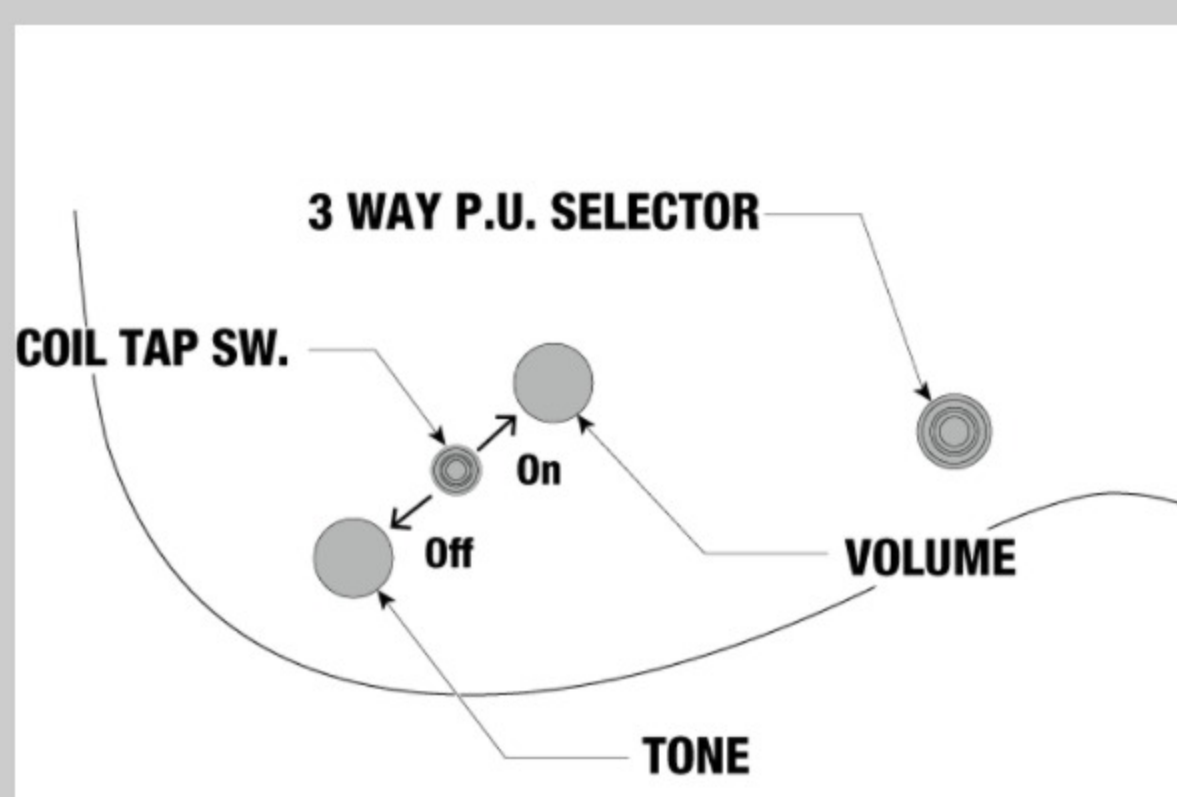

NECK DIMENSIONS

Scale :	648mm/25.5"
a : Width	43mm at NUT
b : Width	58mm at 24F
c : Thickness	18mm at 1F
d : Thickness	20mm at 12F
Radius :	430mmR

DESCRIPTION +

SWITCHING SYSTEM

DESCRIPTION +

CONTROLS

DESCRIPTION +

OTHER FEATURES

- Gotoh® machine heads
- Gotoh® Strap lock pins
- Hardshell case included
- Luminlay side dots
- Coil-tap switch