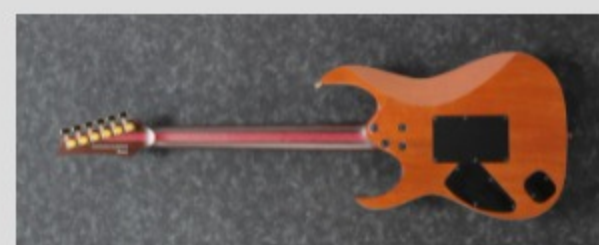

JCRG2103 *j. custom*

MADE IN JAPAN

COLOR VARIATION :

LBT : Lander Blue Turquoise

SHARE :

SPEC

SPECS

neck type	RG j.custom Wizard / 3pc Wenge/Purpleheart neck
top/back/body	Exotic Maple & Gold Resin top / African Mahogany body
fretboard	Ebony fretboard / Blue Resin dot inlay
fret	Jescar EVO Gold fert / j.custom fret edge treatment
number of frets	24
bridge	Edge bridge
string space	10.8mm
neck pickup	DiMarzio® Air Norton™ (H) neck pickup (Passive/Alnico)
bridge pickup	DiMarzio® The Tone Zone® (H) bridge pickup (Passive/Alnico)
factory tuning	1E,2B,3G,4D,5A,6E
strings	D'Addario® EXL120
string gauge	.009/.011/.016/.024/.032/.042
nut	Locking nut
hardware color	Gold

NECK DIMENSIONS

Scale :	648mm/25.5"
a : Width	43mm at NUT
b : Width	58mm at 24F
c : Thickness	18mm at 1F
d : Thickness	20mm at 12F
Radius :	430mmR

DESCRIPTION +

SWITCHING SYSTEM

DESCRIPTION +

CONTROLS

DESCRIPTION +

OTHER FEATURES

- Gotoh® machine heads
- Gotoh® Strap lock pins
- Hardshell case included
- Luminlay side dots
- Coil-tap switch