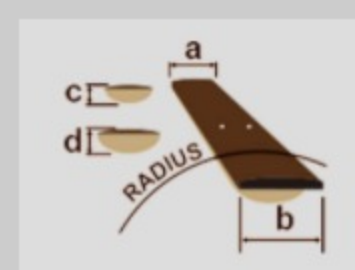

JCRG2103 *j. custom*

MADE IN JAPAN

COLOR VARIATION :

LBT : Lander Blue Turquoise

SHARE :

SPEC

SPECS

neck type	RG j.custom Wizard / 3pc Wenge/Purpleheart neck
top/back/body	Exotic Maple & Gold Resin top / African Mahogany body
fretboard	Ebony fretboard / Blue Resin dot inlay
fret	Jescar EVO Gold fert / j.custom fret edge treatment
number of frets	24
bridge	Edge bridge
string space	10.8mm
neck pickup	DiMarzio® Air Norton™ (H) neck pickup (Passive/Alnico)
bridge pickup	DiMarzio® The Tone Zone® (H) bridge pickup (Passive/Alnico)
factory tuning	1E,2B,3G,4D,5A,6E
strings	D'Addario® EXL120
string gauge	.009/.011/.016/.024/.032/.042
nut	Locking nut
hardware color	Gold

NECK DIMENSIONS

Scale :	648mm/25.5"
a : Width	43mm at NUT
b : Width	58mm at 24F
c : Thickness	18mm at 1F
d : Thickness	20mm at 12F
Radius :	430mmR

DESCRIPTION +

SWITCHING SYSTEM

DESCRIPTION +

CONTROLS

DESCRIPTION +

OTHER FEATURES

- Gotoh® machine heads
- Gotoh® Strap lock pins
- Hardshell case included
- Luminlay side dots
- Coil-tap switch