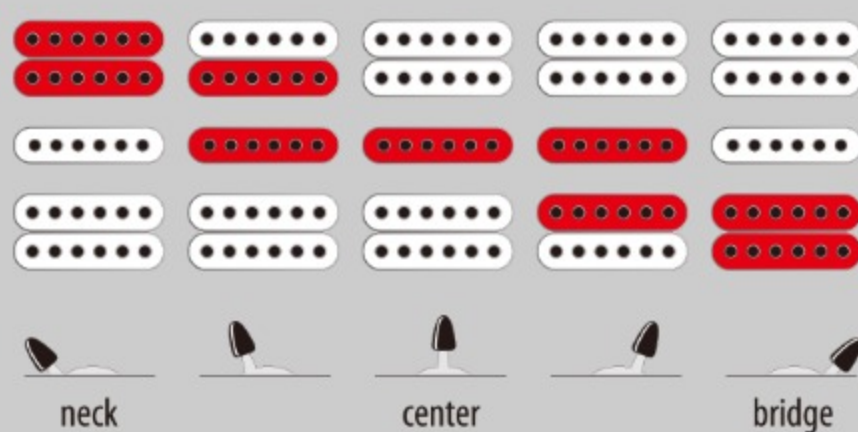

## SPEC

### SPEC

neck type	Wizard / 5pc Maple/Walnut neck w/KTS™ TITANIUM rods
top/back/body	American Basswood body
fretboard	Bound Panga Panga / Tree of Life inlay
fret	Jumbo frets
bridge	Edge tremolo bridge
neck pickup	DiMarzio® Evolution® (H) neck pickup (Passive/Ceramic)
middle pickup	DiMarzio® Evolution® (S) middle pickup (Passive/Alnico)
bridge pickup	DiMarzio® Evolution® (H) bridge pickup (Passive/Ceramic)
hardware color	Chrome

### NECK DIMENSIONS

Scale :	648mm/25.5"
a : Width	43mm at NUT
b : Width	58mm at 24F
c : Thickness	18mm at 1F
d : Thickness	20mm at 12F
Radius :	400mmR

### SWITCHING SYSTEM