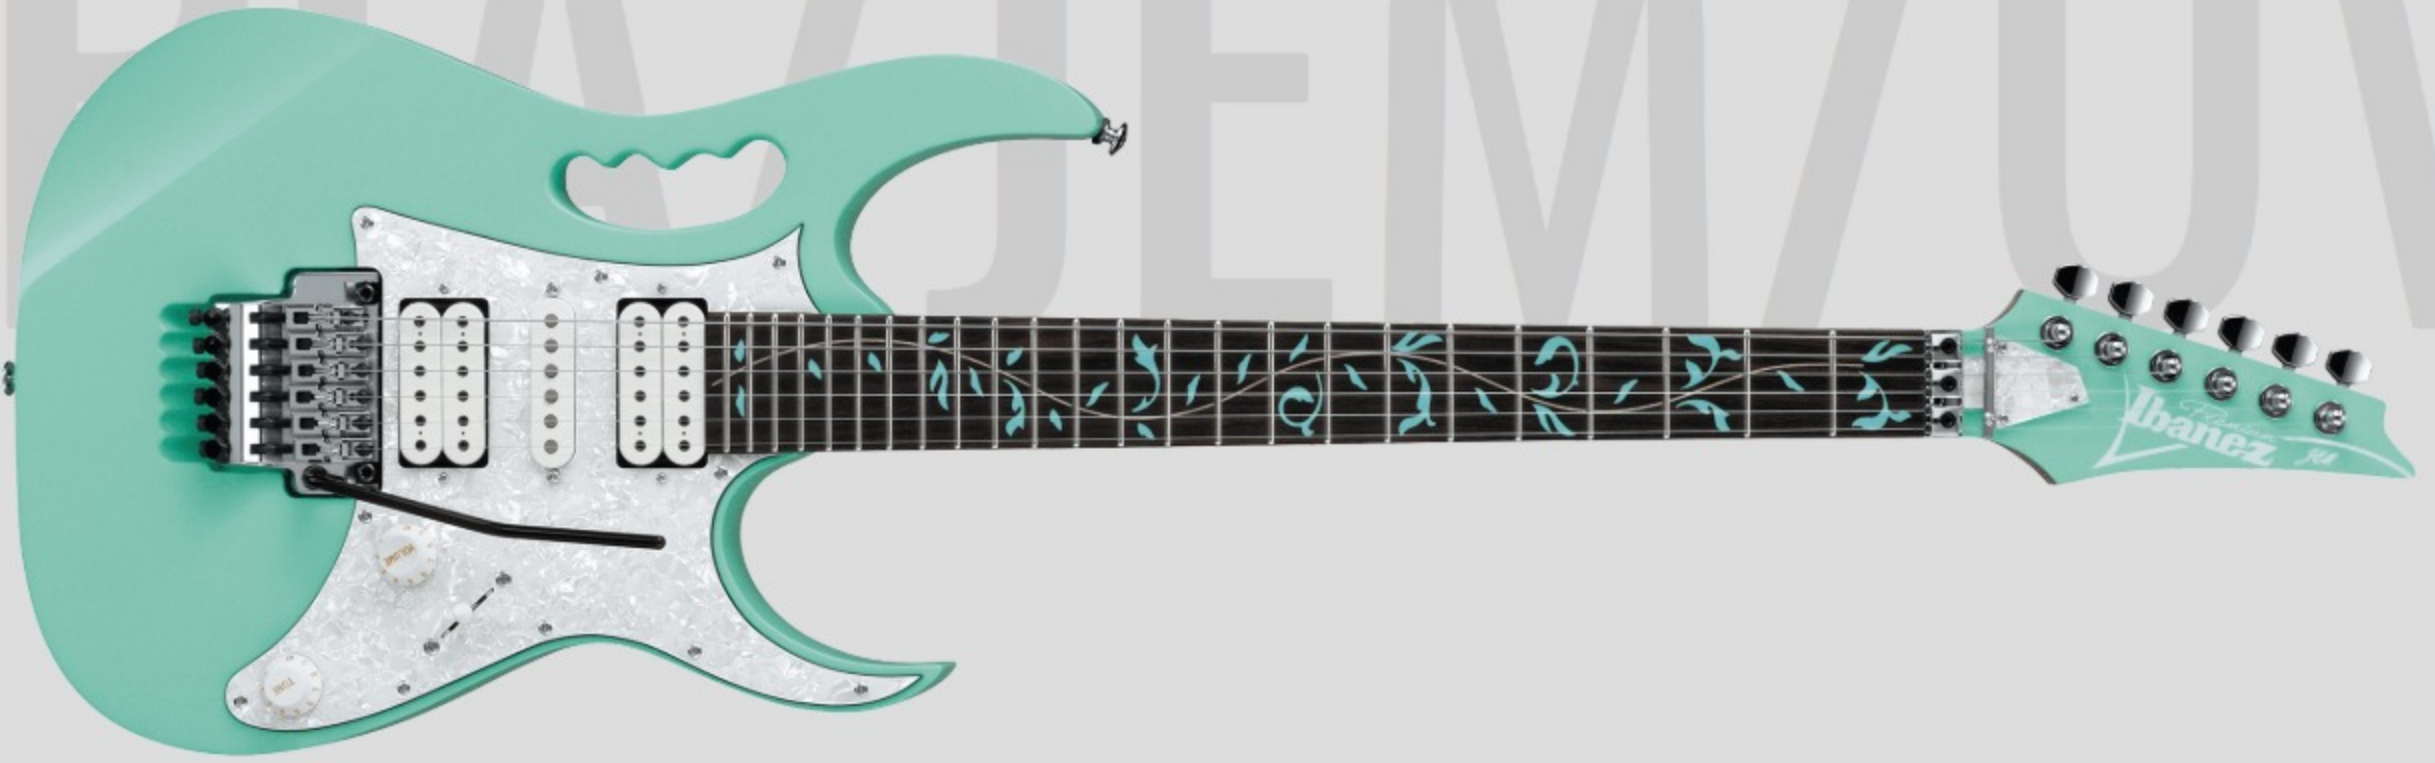

# JEM70V

SFG : Sea Foam Green

COLOR VARIATION :

SHARE :  

ARTIST DETAIL >

### SPEC

neck type	Wizard / 5pc Maple/Walnut neck w/KTS™ TITANIUM rods
top/back/body	American Basswood body
fretboard	Bound Panga Panga / Tree of Life inlay
fret	Jumbo frets
bridge	Edge tremolo bridge
neck pickup	DiMarzio® Evolution® (H) neck pickup (Passive/Ceramic)
middle pickup	DiMarzio® Evolution® (S) middle pickup (Passive/Alnico)
bridge pickup	DiMarzio® Evolution® (H) bridge pickup (Passive/Ceramic)
hardware color	Chrome

### NECK DIMENSIONS

Scale :	648mm/25.5"
a : Width	43mm at NUT
b : Width	58mm at 24F
c : Thickness	18mm at 1F
d : Thickness	20mm at 12F
Radius :	400mmR