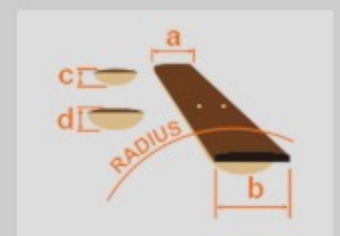

### SPEC

neck type	Wizard / 5pc Maple/Walnut neck w/KTS™ TITANIUM rods
top/back/body	American Basswood body
fretboard	Bound Panga Panga / Tree of Life inlay
fret	Jumbo frets
bridge	Edge tremolo bridge
neck pickup	DiMarzio® Evolution® (H) neck pickup (Passive/Ceramic)
middle pickup	DiMarzio® Evolution® (S) middle pickup (Passive/Alnico)
bridge pickup	DiMarzio® Evolution® (H) bridge pickup (Passive/Ceramic)
hardware color	Chrome

### NECK DIMENSIONS

Scale :	648mm/25.5"
a : Width	43mm at NUT
b : Width	58mm at 24F
c : Thickness	18mm at 1F
d : Thickness	20mm at 12F
Radius :	400mmR