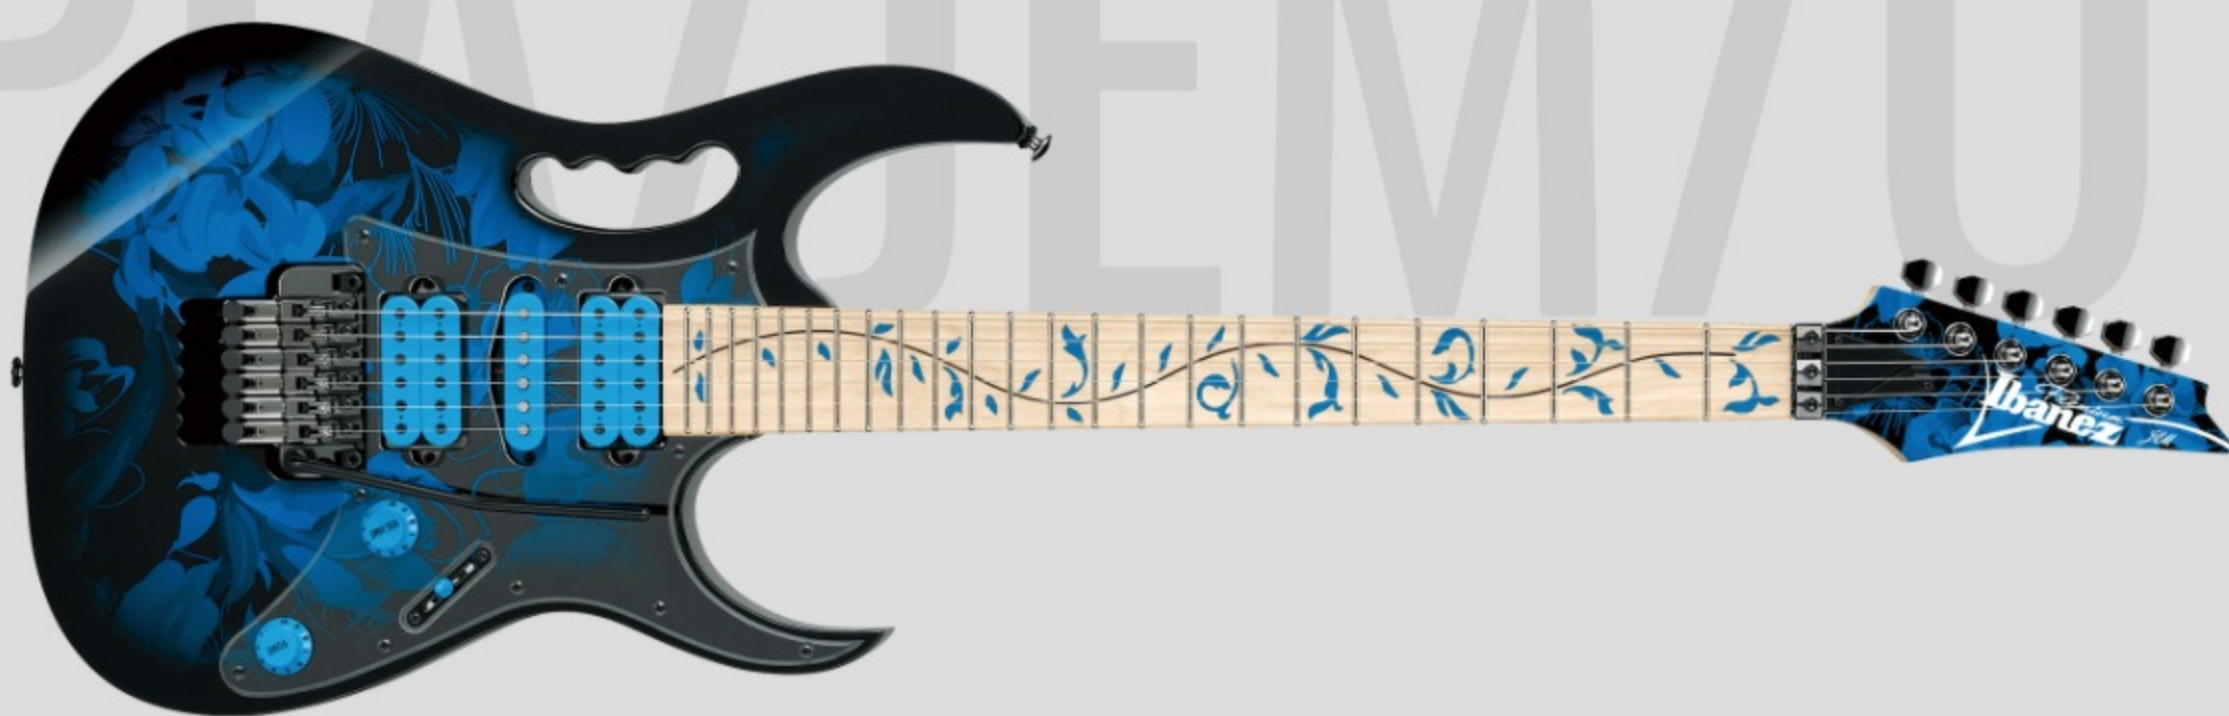

# JEM77P

COLOR VARIATION :

BFP : Blue Floral Pattern

¥231,000 (本体価格 ¥210,000)

SHARE :  

ARTIST DETAIL >

### SPEC

neck type	Wizard 5pc neck w/KTS™ TITANIUM rods / Maple/Walnut
top/back/body	American Basswood body
fretboard	Maple / Tree of Life inlay
fret	Jumbo frets w/Premium fret edge treatment
bridge	Edge-Zero II tremolo bridge
string space	10.8mm
neck pickup	DiMarzio® Gravity Storm™ (H) neck pickup (Passive/Alnico)
middle pickup	DiMarzio® Evolution® (S) middle pickup (Passive/Ceramic)
bridge pickup	DiMarzio® Gravity Storm™ (H) bridge pickup (Passive/Alnico)
factory tuning	1E, 2B, 3G, 4D, 5A, 6E
string gauge	.009/.011/.016/.024/.032/.042
hardware color	Cosmo black