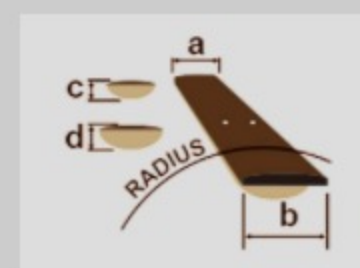

# JEM77P

COLOR VARIATION :

BFP : Blue Floral Pattern

¥231,000 (本体価格 ¥210,000)

SHARE :  

ARTIST DETAIL >

### SPEC

neck type	Wizard 5pc neck w/KTS™ TITANIUM rods / Maple/Walnut
top/back/body	American Basswood body
fretboard	Maple / Tree of Life inlay
fret	Jumbo frets w/Premium fret edge treatment
bridge	Edge-Zero II tremolo bridge
string space	10.8mm
neck pickup	DiMarzio® Gravity Storm™ (H) neck pickup (Passive/Alnico)
middle pickup	DiMarzio® Evolution® (S) middle pickup (Passive/Ceramic)
bridge pickup	DiMarzio® Gravity Storm™ (H) bridge pickup (Passive/Alnico)
factory tuning	1E, 2B, 3G, 4D, 5A, 6E
string gauge	.009/.011/.016/.024/.032/.042
hardware color	Cosmo black

### NECK DIMENSIONS

Scale :	648mm/25.5"
a : Width	43mm at NUT
b : Width	58mm at 24F
c : Thickness	18mm at 1F
d : Thickness	20mm at 12F
Radius :	400mmR

DESCRIPTION +