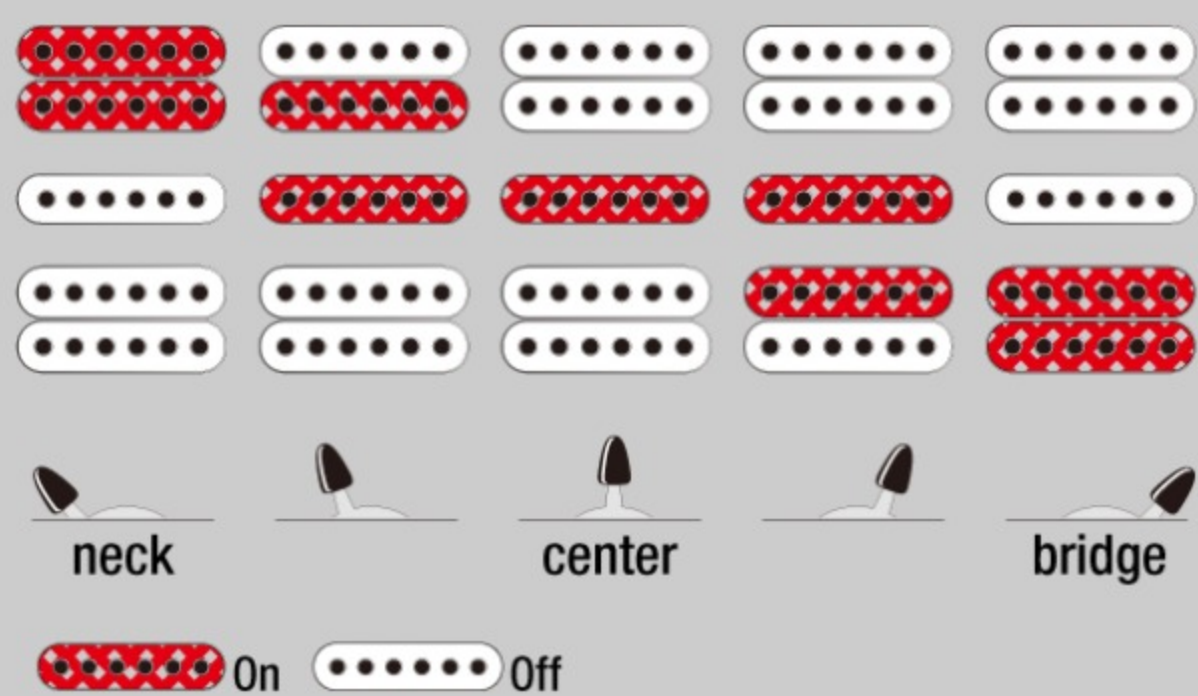

### SPEC

neck type	Wizard 5pc neck w/KTS™ TITANIUM rods / Maple/Walnut
top/back/body	American Basswood body
fretboard	Maple / Tree of Life inlay
fret	Jumbo frets w/Premium fret edge treatment
bridge	Edge-Zero II tremolo bridge
string space	10.8mm
neck pickup	DiMarzio® Gravity Storm™ (H) neck pickup (Passive/Alnico)
middle pickup	DiMarzio® Evolution® (S) middle pickup (Passive/Ceramic)
bridge pickup	DiMarzio® Gravity Storm™ (H) bridge pickup (Passive/Alnico)
factory tuning	1E, 2B, 3G, 4D, 5A, 6E
string gauge	.009/.011/.016/.024/.032/.042
hardware color	Cosmo black

### NECK DIMENSIONS

Scale :	648mm/25.5"
a : Width	43mm at NUT
b : Width	58mm at 24F
c : Thickness	18mm at 1F
d : Thickness	20mm at 12F
Radius :	400mmR

DESCRIPTION +

### SWITCHING SYSTEM

DESCRIPTION

+