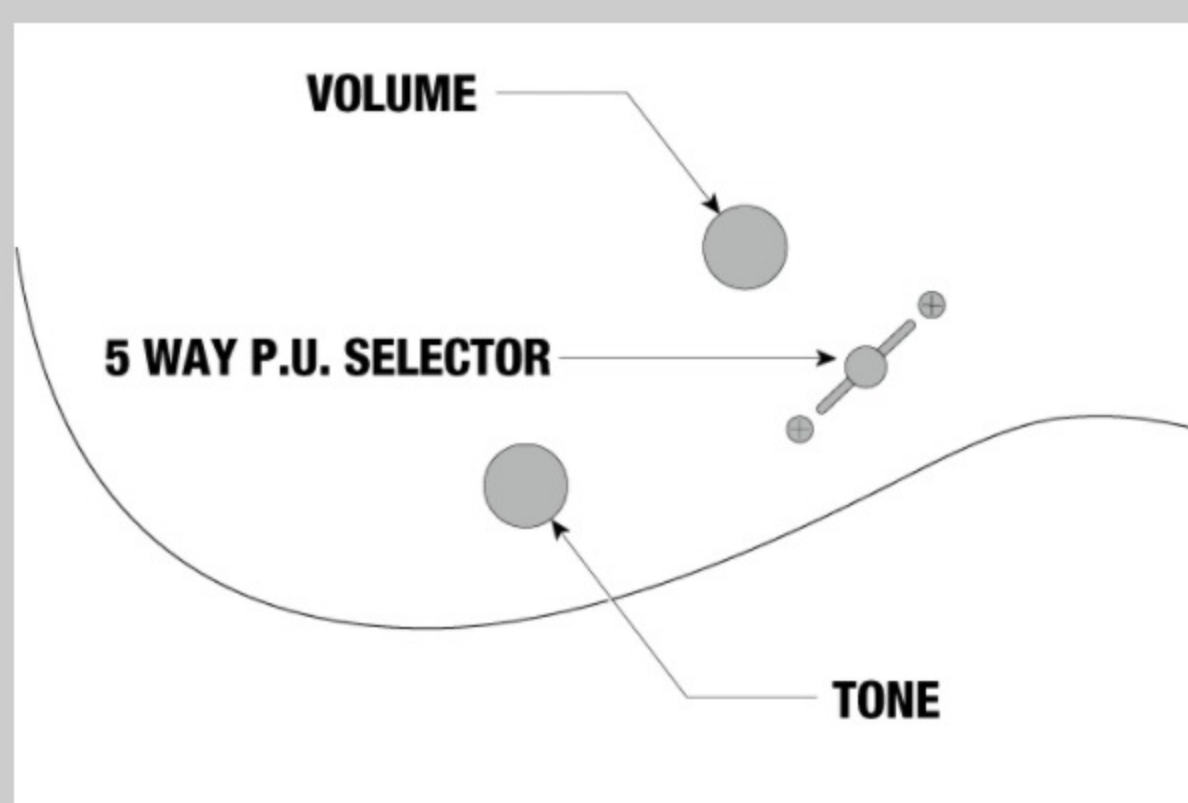

### NECK DIMENSIONS

Scale :	648mm/25.5"
a : Width	43mm at NUT
b : Width	58mm at 24F
c : Thickness	18mm at 1F
d : Thickness	20mm at 12F
Radius :	400mmR

DESCRIPTION +

### SWITCHING SYSTEM

DESCRIPTION

+

### CONTROLS

DESCRIPTION

+