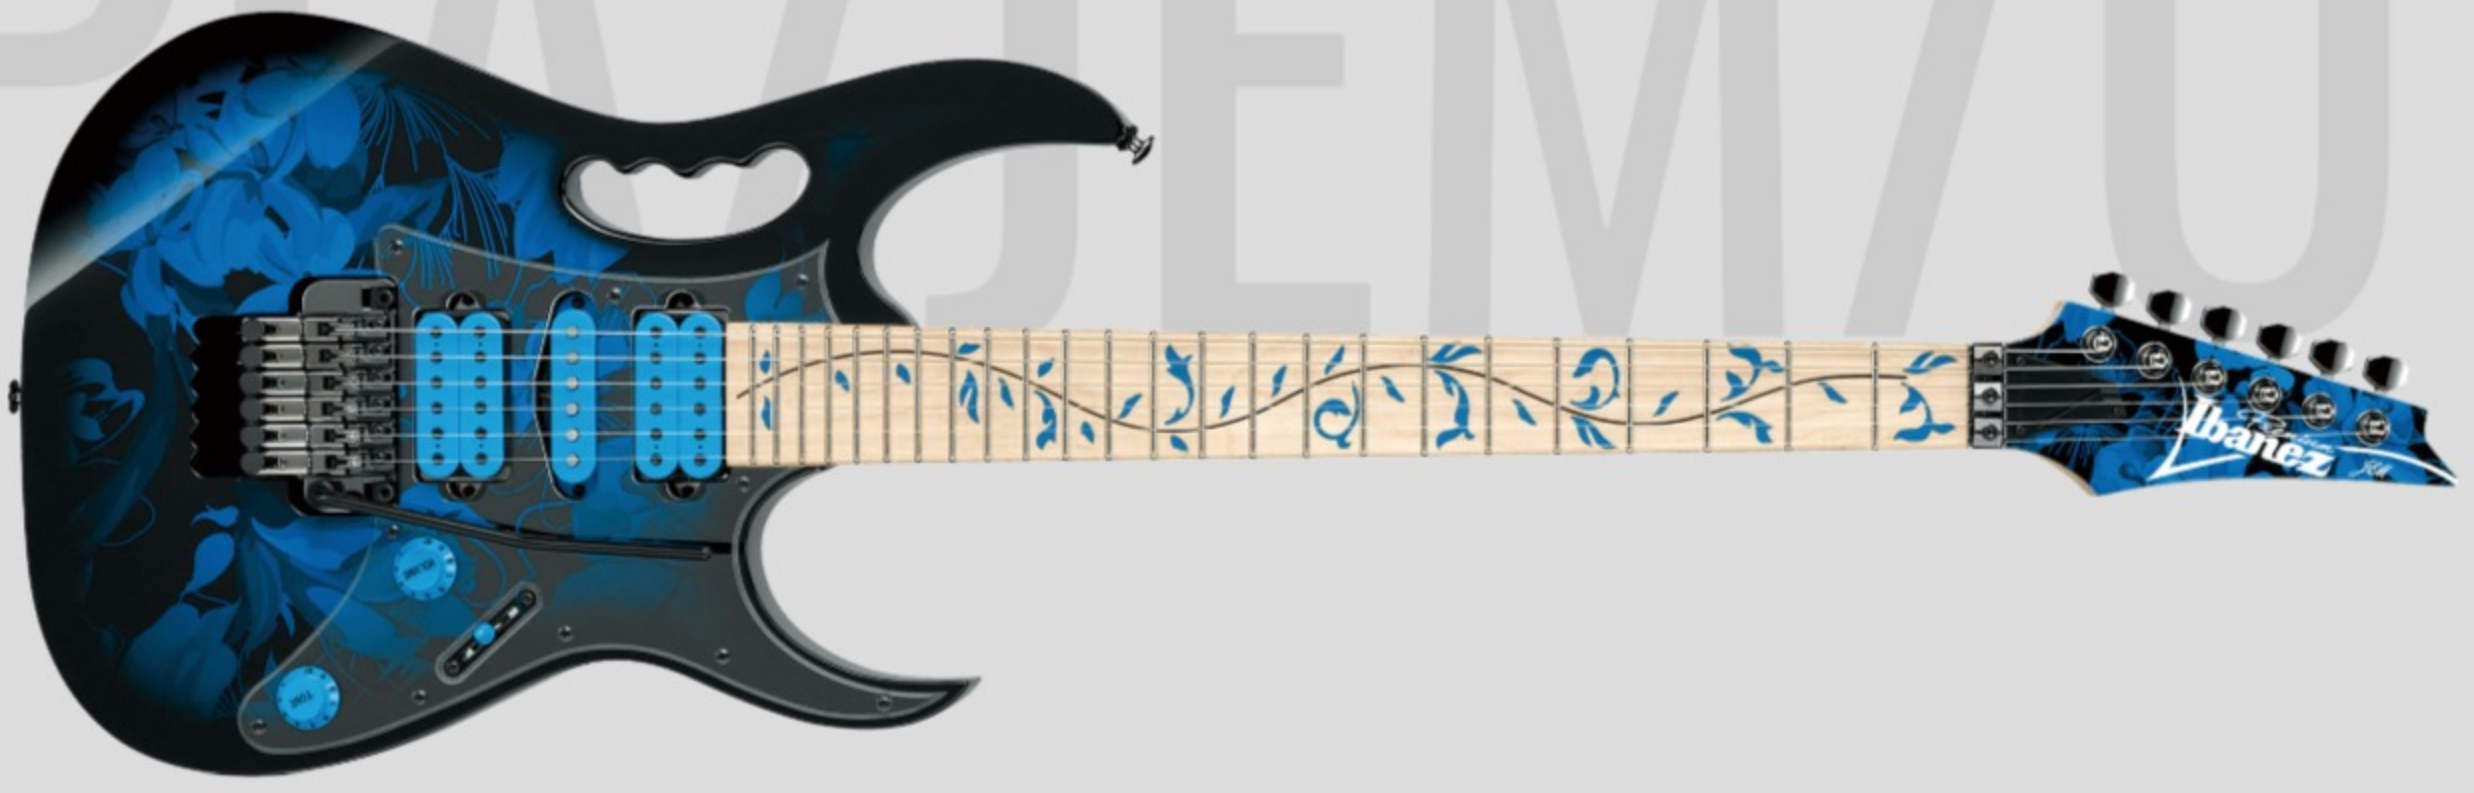

JEM77P

BFP : Blue Floral Pattern

COLOR VARIATION :

SHARE :  

ARTIST DETAIL >

SPEC

SPEC

neck type	Wizard / 5pc Maple/Walnut neck w/KTS™ TITANIUM rods
top/back/body	American Basswood body
fretboard	Maple fretboard / Tree of Life inlay
fret	Jumbo frets / Premium fret edge treatment
number of frets	24
bridge	Edge-Zero II tremolo bridge
string space	10.8mm
neck pickup	DiMarzio® Gravity Storm™ (H) neck pickup (Passive/Alnico)
middle pickup	DiMarzio® Evolution® (S) middle pickup (Passive/Alnico)
bridge pickup	DiMarzio® Gravity Storm™ (H) bridge pickup (Passive/Alnico)
factory tuning	1E,2B,3G,4D,5A,6E
strings	D'Addario® EXL120
string gauge	.009/.011/.016/.024/.032/.042
hardware color	Cosmo black

NECK DIMENSIONS

Scale :	648mm/25.5"
a : Width	43mm at NUT
b : Width	58mm at 24F
c : Thickness	18mm at 1F
d : Thickness	20mm at 12F
Radius :	400mmR

SWITCHING SYSTEM

CONTROLS

OTHERS

Recommended Case	M300C
Gig bag included	