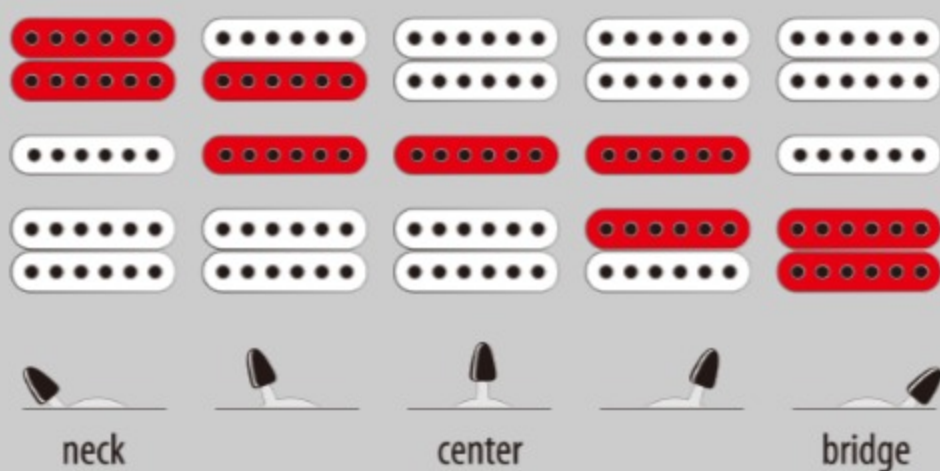

JEM77P

BFP : Blue Floral Pattern

COLOR VARIATION :

SHARE :  

ARTIST DETAIL >

SPEC

SPEC

neck type	Wizard / 5pc Maple/Walnut neck w/KTS™ TITANIUM rods
top/back/body	American Basswood body
fretboard	Maple fretboard / Tree of Life inlay
fret	Jumbo frets / Premium fret edge treatment
number of frets	24
bridge	Edge-Zero II tremolo bridge
string space	10.8mm
neck pickup	DiMarzio® Gravity Storm™ (H) neck pickup (Passive/Alnico)
middle pickup	DiMarzio® Evolution® (S) middle pickup (Passive/Alnico)
bridge pickup	DiMarzio® Gravity Storm™ (H) bridge pickup (Passive/Alnico)
factory tuning	1E,2B,3G,4D,5A,6E
strings	D'Addario® EXL120
string gauge	.009/.011/.016/.024/.032/.042
hardware color	Cosmo black

NECK DIMENSIONS

Scale :	648mm/25.5"
a : Width	43mm at NUT
b : Width	58mm at 24F
c : Thickness	18mm at 1F
d : Thickness	20mm at 12F
Radius :	400mmR

SWITCHING SYSTEM

CONTROLS

OTHERS

Recommended Case	M300C
Gig bag included	