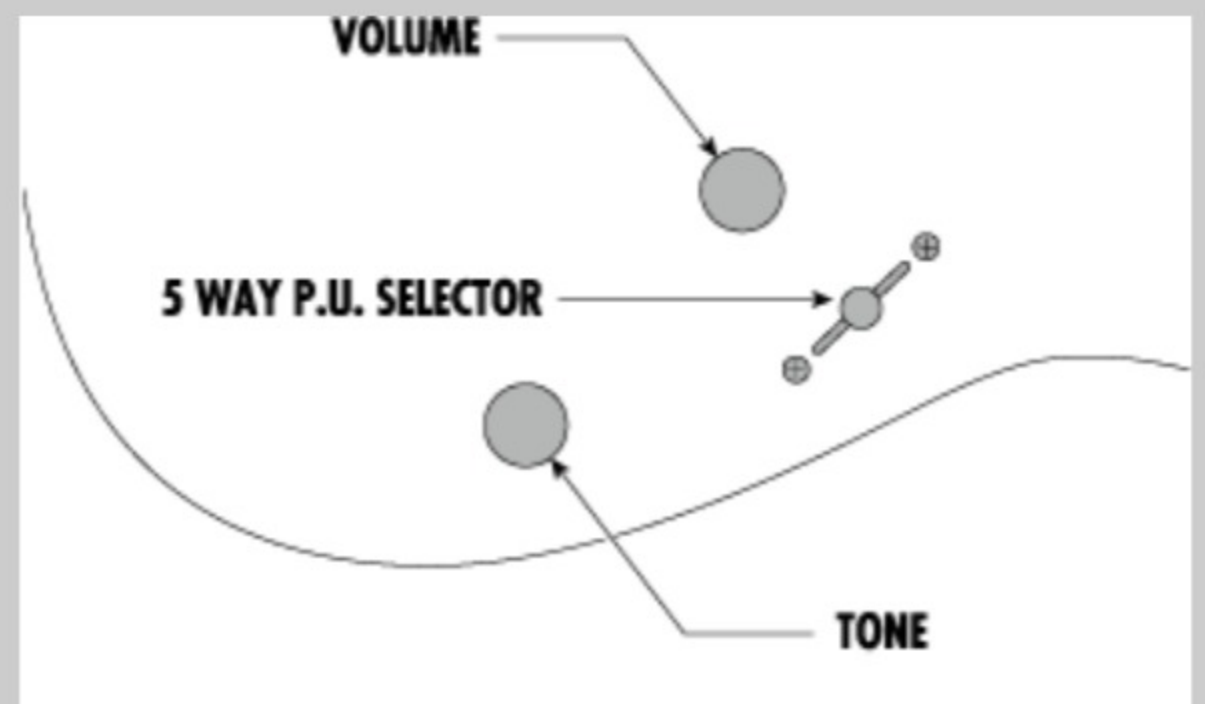

JEM77P

BFP : Blue Floral Pattern

COLOR VARIATION :

SHARE :  

ARTIST DETAIL >

SPEC

SPEC

neck type	Wizard / 5pc Maple/Walnut neck w/KTS™ TITANIUM rods
top/back/body	American Basswood body
fretboard	Maple fretboard / Tree of Life inlay
fret	Jumbo frets / Premium fret edge treatment
number of frets	24
bridge	Edge-Zero II tremolo bridge
string space	10.8mm
neck pickup	DiMarzio® Gravity Storm™ (H) neck pickup (Passive/Alnico)
middle pickup	DiMarzio® Evolution® (S) middle pickup (Passive/Alnico)
bridge pickup	DiMarzio® Gravity Storm™ (H) bridge pickup (Passive/Alnico)
factory tuning	1E,2B,3G,4D,5A,6E
strings	D'Addario® EXL120
string gauge	.009/.011/.016/.024/.032/.042
hardware color	Cosmo black

NECK DIMENSIONS

Scale :	648mm/25.5"
a : Width	43mm at NUT
b : Width	58mm at 24F
c : Thickness	18mm at 1F
d : Thickness	20mm at 12F
Radius :	400mmR

SWITCHING SYSTEM

CONTROLS

OTHERS

Recommended Case	M300C
Gig bag included	