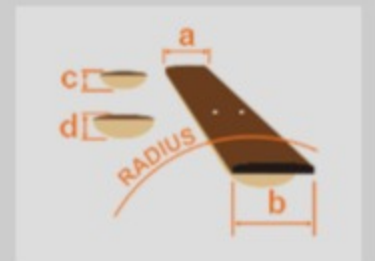

JEM77P

BFP : Blue Floral Pattern

COLOR VARIATION :

SHARE :  

ARTIST DETAIL >

SPEC

SPEC

neck type	Wizard / 5pc Maple/Walnut neck w/KTS™ TITANIUM rods
top/back/body	American Basswood body
fretboard	Maple fretboard / Tree of Life inlay
fret	Jumbo frets / Premium fret edge treatment
number of frets	24
bridge	Edge-Zero II tremolo bridge
string space	10.8mm
neck pickup	DiMarzio® Gravity Storm™ (H) neck pickup (Passive/Alnico)
middle pickup	DiMarzio® Evolution® (S) middle pickup (Passive/Alnico)
bridge pickup	DiMarzio® Gravity Storm™ (H) bridge pickup (Passive/Alnico)
factory tuning	1E,2B,3G,4D,5A,6E
strings	D'Addario® EXL120
string gauge	.009/.011/.016/.024/.032/.042
hardware color	Cosmo black

NECK DIMENSIONS

Scale :	648mm/25.5"
a : Width	43mm at NUT
b : Width	58mm at 24F
c : Thickness	18mm at 1F
d : Thickness	20mm at 12F
Radius :	400mmR

SWITCHING SYSTEM

CONTROLS

OTHERS

Recommended Case	M300C
Gig bag included	