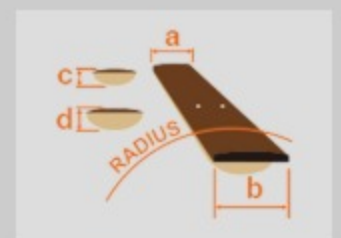

# JEM77WDP

CNL : Charcoal Brown Low Gloss

COLOR VARIATION :

SHARE :  

ARTIST DETAIL >

### SPEC

|                       |  |
|-----------------------|--|
| <b>neck type</b>      | Wizard / 5pc Maple/Walnut neck w/KTS™<br>TITANIUM rods       |
| <b>top/back/body</b>  | Walnut top / Mahogany body                                   |
| <b>fretboard</b>      | Bound Panga Panga / Tree of Life inlay                       |
| <b>fret</b>           | Jumbo frets / Premium fret edge treatment                    |
| <b>bridge</b>         | Edge-Zero II tremolo bridge                                  |
| <b>neck pickup</b>    | DiMarzio® Dark Matter 2™ (H) neck pickup (Passive/Ceramic)   |
| <b>middle pickup</b>  | DiMarzio® Dark Matter 2™ (S) middle pickup (Passive/Ceramic) |
| <b>bridge pickup</b>  | DiMarzio® Dark Matter 2™ (H) bridge pickup (Passive/Ceramic) |
| <b>factory tuning</b> | 1E, 2B, 3G, 4D, 5A, 6E                                       |
| <b>string gauge</b>   | .009/.011/.016/.024/.032/.042                                |
| <b>hardware color</b> | Cosmo black  |

### NECK DIMENSIONS

|                      |             |
|----------------------|-------------|
| <b>Scale :</b>       | 648mm/25.5" |
| <b>a : Width</b>     | 43mm at NUT |
| <b>b : Width</b>     | 58mm at 24F |
| <b>c : Thickness</b> | 18mm at 1F  |
| <b>d : Thickness</b> | 20mm at 12F |
| <b>Radius :</b>      | 400mmR      |