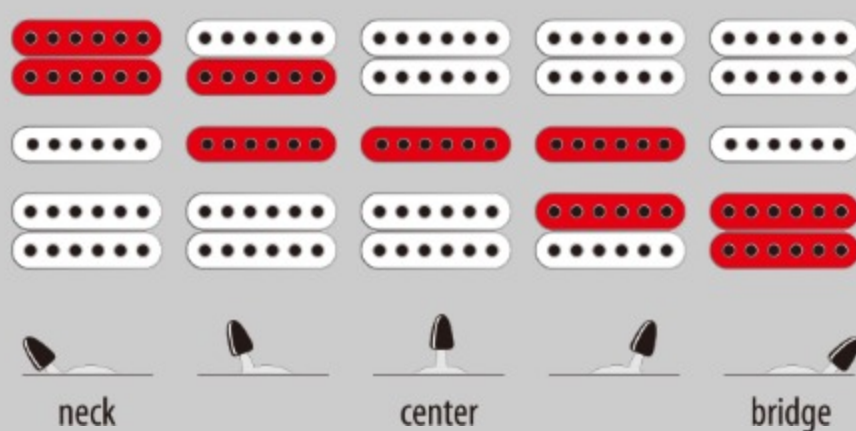

## SPEC

### SPEC

|                       |  |
|-----------------------|--|
| <b>neck type</b>      | Wizard / 5pc Maple/Walnut neck w/KTS™<br>TITANIUM rods       |
| <b>top/back/body</b>  | Walnut top / Mahogany body                                   |
| <b>fretboard</b>      | Bound Panga Panga / Tree of Life inlay                       |
| <b>fret</b>           | Jumbo frets / Premium fret edge treatment                    |
| <b>bridge</b>         | Edge-Zero II tremolo bridge                                  |
| <b>neck pickup</b>    | DiMarzio® Dark Matter 2™ (H) neck pickup (Passive/Ceramic)   |
| <b>middle pickup</b>  | DiMarzio® Dark Matter 2™ (S) middle pickup (Passive/Ceramic) |
| <b>bridge pickup</b>  | DiMarzio® Dark Matter 2™ (H) bridge pickup (Passive/Ceramic) |
| <b>factory tuning</b> | 1E, 2B, 3G, 4D, 5A, 6E                                       |
| <b>string gauge</b>   | .009/.011/.016/.024/.032/.042                                |
| <b>hardware color</b> | Cosmo black  |

### SWITCHING SYSTEM