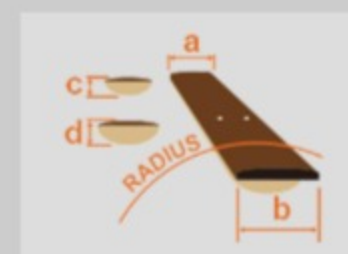

JEM7V 12

MADE IN JAPAN

WH : White

COLOR VARIATION :

SHARE :  

ARTIST DETAIL >

SPEC

SPEC

neck type	JEM / 5pc Maple/Walnut neck
top/back/body	Alder body
fretboard	Rosewood / Tree of Life inlay
fret	6105 frets w
bridge	Edge tremolo bridge
string space	10.8mm
neck pickup	DiMarzio® Evolution® (H) neck pickup (Passive/Ceramic)
middle pickup	DiMarzio® Evolution® (S) middle pickup (Passive/Alnico)
bridge pickup	DiMarzio® Evolution® (H) bridge pickup (Passive/Ceramic)
factory tuning	1E, 2B, 3G, 4D, 5A, 6E
string gauge	.009/.011/.016/.024/.032/.042
hardware color	Gold

NECK DIMENSIONS

Scale :	648mm/25.5"
a : Width	43mm at NUT
b : Width	58mm at 24F
c : Thickness	18mm at 1F
d : Thickness	20mm at 12F
Radius :	430mmR

SWITCHING SYSTEM

CONTROLS

OTHERS

Included Case/Bag M20RG

Ultralite Tremolo Arm™ included