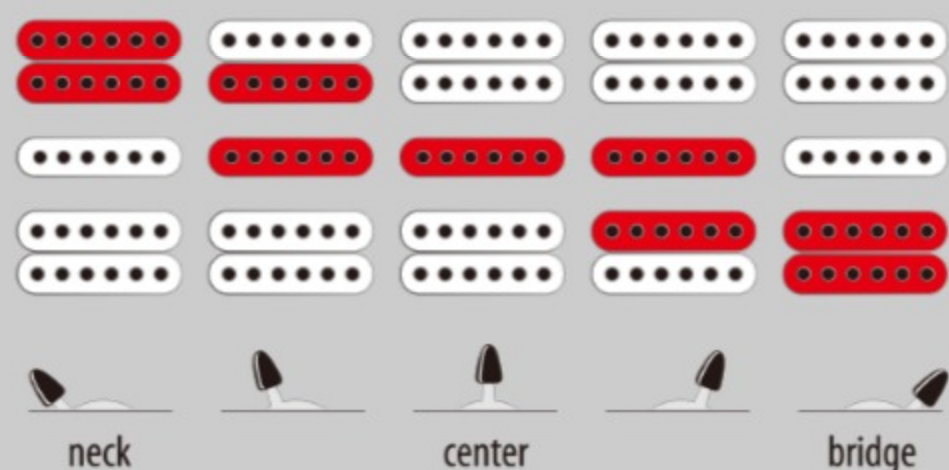

JEM7V 12

MADE IN JAPAN

WH : White

COLOR VARIATION :

SHARE :  

ARTIST DETAIL >

SPEC

SPEC

neck type	JEM / 5pc Maple/Walnut neck
top/back/body	Alder body
fretboard	Rosewood / Tree of Life inlay
fret	6105 frets w
bridge	Edge tremolo bridge
string space	10.8mm
neck pickup	DiMarzio® Evolution® (H) neck pickup (Passive/Ceramic)
middle pickup	DiMarzio® Evolution® (S) middle pickup (Passive/Alnico)
bridge pickup	DiMarzio® Evolution® (H) bridge pickup (Passive/Ceramic)
factory tuning	1E, 2B, 3G, 4D, 5A, 6E
string gauge	.009/.011/.016/.024/.032/.042
hardware color	Gold

NECK DIMENSIONS

Scale :	648mm/25.5"
a : Width	43mm at NUT
b : Width	58mm at 24F
c : Thickness	18mm at 1F
d : Thickness	20mm at 12F
Radius :	430mmR

SWITCHING SYSTEM

CONTROLS

OTHERS

Included Case/Bag M20RG

Ultralite Tremolo Arm™ included