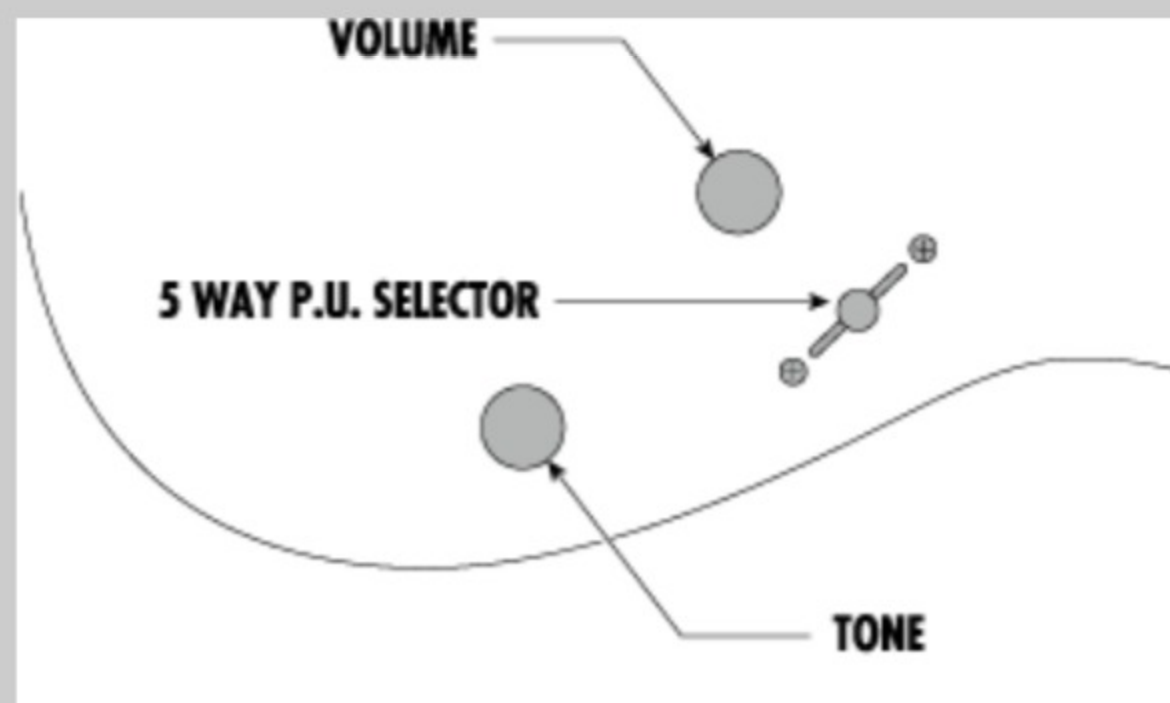

JEM7V 12

MADE IN JAPAN

WH : White

COLOR VARIATION :

SHARE :  

ARTIST DETAIL >

SPEC

SPEC

neck type	JEM / 5pc Maple/Walnut neck
top/back/body	Alder body
fretboard	Rosewood / Tree of Life inlay
fret	6105 frets w
bridge	Edge tremolo bridge
string space	10.8mm
neck pickup	DiMarzio® Evolution® (H) neck pickup (Passive/Ceramic)
middle pickup	DiMarzio® Evolution® (S) middle pickup (Passive/Alnico)
bridge pickup	DiMarzio® Evolution® (H) bridge pickup (Passive/Ceramic)
factory tuning	1E, 2B, 3G, 4D, 5A, 6E
string gauge	.009/.011/.016/.024/.032/.042
hardware color	Gold

NECK DIMENSIONS

Scale :	648mm/25.5"
a : Width	43mm at NUT
b : Width	58mm at 24F
c : Thickness	18mm at 1F
d : Thickness	20mm at 12F
Radius :	430mmR

SWITCHING SYSTEM

CONTROLS

OTHERS

Included Case/Bag M20RG

Ultralite Tremolo Arm™ included