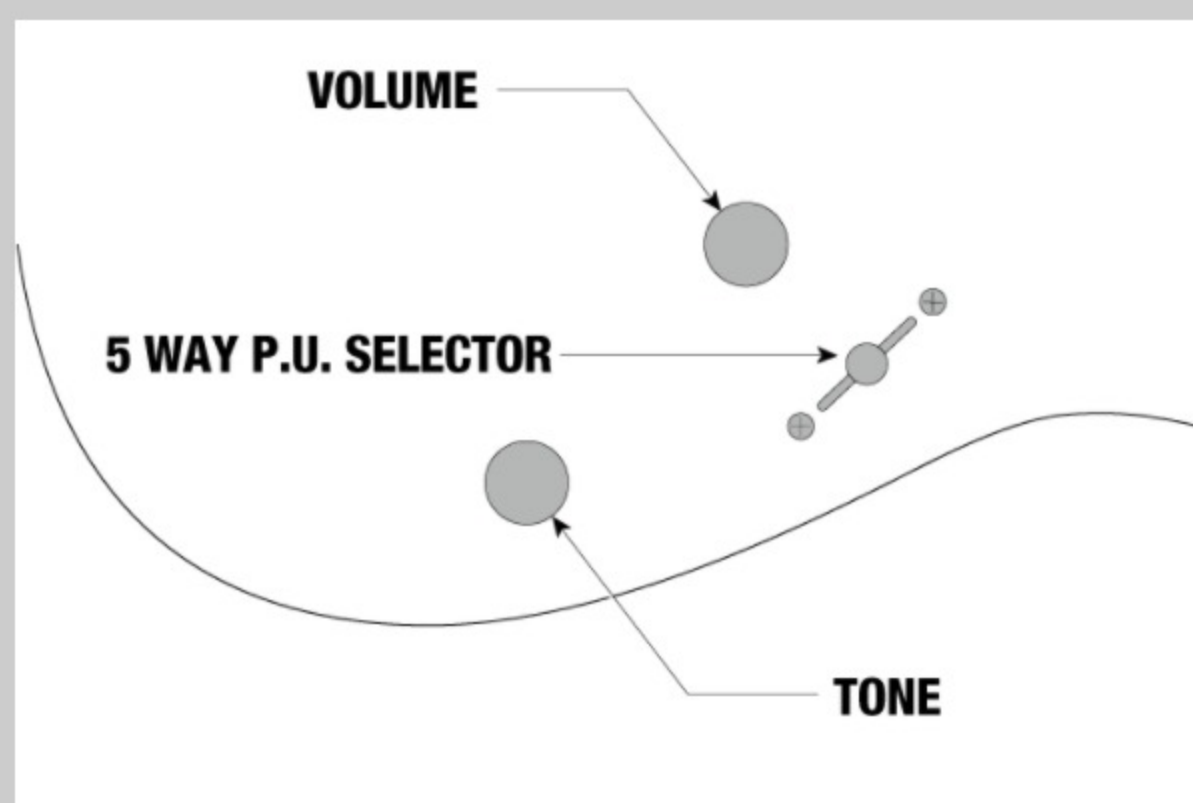

JEM7VP

COLOR VARIATION :

WH : White

SHARE :

ARTIST DETAIL >

SPEC

SPECS

neck type	Wizard / 5pc Maple/Walnut neck w/KTS™ TITANIUM rods
top/back/body	Alder body
fretboard	Ebony fretboard / Tree of Life inlay
fret	Jumbo frets / Premium fret edge treatment
number of frets	24
bridge	Edge tremolo bridge
string space	10.8mm
neck pickup	DiMarzio® Evolution® (H) neck pickup (Passive/Ceramic)
middle pickup	DiMarzio® Evolution® (S) middle pickup (Passive/Alnico)
bridge pickup	DiMarzio® Evolution® (H) bridge pickup (Passive/Ceramic)
factory tuning	1E,2B,3G,4D,5A,6E
strings	D'Addario® EXL120
string gauge	.009/.011/.016/.024/.032/.042
hardware color	Gold

NECK DIMENSIONS

Scale :	648mm/25.5"
a : Width	43mm at NUT
b : Width	58mm at 24F
c : Thickness	18mm at 1F
d : Thickness	20mm at 12F
Radius :	400mmR

DESCRIPTION +

SWITCHING SYSTEM

DESCRIPTION +

CONTROLS

DESCRIPTION +

OTHER FEATURES

Recommended M300C

Case

Gotoh® machine heads

Gig bag included