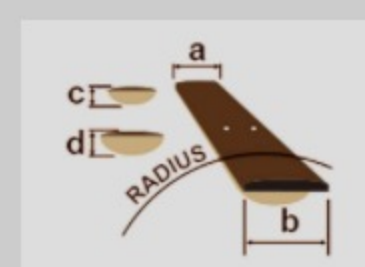

JEM7VP

COLOR VARIATION :

WH : White

SHARE :

ARTIST DETAIL >

SPEC

SPECS

neck type	Wizard / 5pc Maple/Walnut neck w/KTS™ TITANIUM rods
top/back/body	Alder body
fretboard	Ebony fretboard / Tree of Life inlay
fret	Jumbo frets / Premium fret edge treatment
number of frets	24
bridge	Edge tremolo bridge
string space	10.8mm
neck pickup	DiMarzio® Evolution® (H) neck pickup (Passive/Ceramic)
middle pickup	DiMarzio® Evolution® (S) middle pickup (Passive/Alnico)
bridge pickup	DiMarzio® Evolution® (H) bridge pickup (Passive/Ceramic)
factory tuning	1E,2B,3G,4D,5A,6E
strings	D'Addario® EXL120
string gauge	.009/.011/.016/.024/.032/.042
hardware color	Gold

NECK DIMENSIONS

Scale :	648mm/25.5"
a : Width	43mm at NUT
b : Width	58mm at 24F
c : Thickness	18mm at 1F
d : Thickness	20mm at 12F
Radius :	400mmR

DESCRIPTION +

SWITCHING SYSTEM

DESCRIPTION +

CONTROLS

DESCRIPTION +