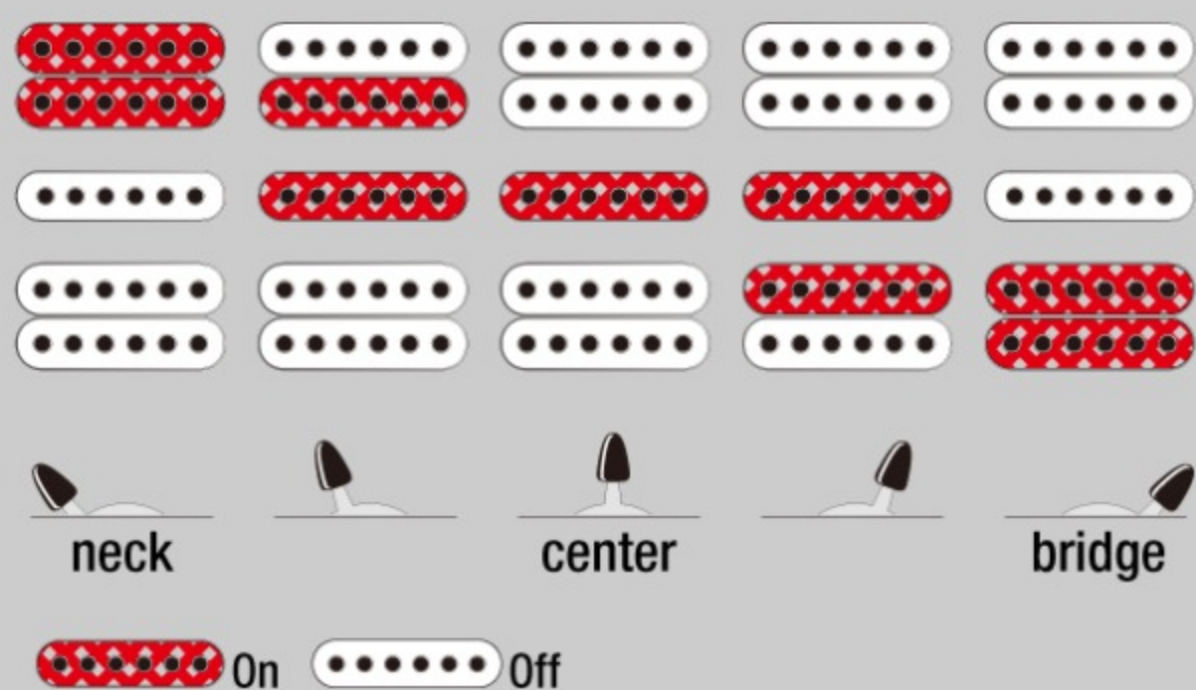

JEM7VP

COLOR VARIATION :

WH : White

SHARE :

ARTIST DETAIL >

SPEC

SPECS

neck type	Wizard / 5pc Maple/Walnut neck w/KTS™ TITANIUM rods
top/back/body	Alder body
fretboard	Ebony fretboard / Tree of Life inlay
fret	Jumbo frets / Premium fret edge treatment
number of frets	24
bridge	Edge tremolo bridge
string space	10.8mm
neck pickup	DiMarzio® Evolution® (H) neck pickup (Passive/Ceramic)
middle pickup	DiMarzio® Evolution® (S) middle pickup (Passive/Alnico)
bridge pickup	DiMarzio® Evolution® (H) bridge pickup (Passive/Ceramic)
factory tuning	1E,2B,3G,4D,5A,6E
strings	D'Addario® EXL120
string gauge	.009/.011/.016/.024/.032/.042
hardware color	Gold

NECK DIMENSIONS

Scale :	648mm/25.5"
a : Width	43mm at NUT
b : Width	58mm at 24F
c : Thickness	18mm at 1F
d : Thickness	20mm at 12F
Radius :	400mmR

DESCRIPTION +

SWITCHING SYSTEM

DESCRIPTION +

CONTROLS

DESCRIPTION +

OTHER FEATURES

Recommended M300C

Case

Gotoh® machine heads

Gig bag included