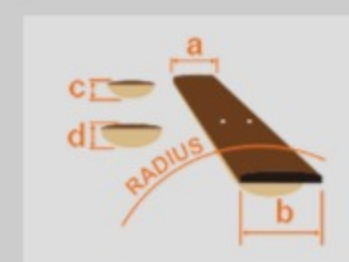

# JEMJR

WH : White

COLOR VARIATION :

SHARE :  

ARTIST DETAIL >

### SPEC

neck type	Wizard III / Maple neck
top/back/body	Meranti body
fretboard	Jatoba / Tree of Life inlay
fret	Jumbo frets
bridge	Double Locking tremolo bridge
string space	10.5mm
neck pickup	Quantum (H) neck pickup (Passive/Ceramic)
middle pickup	Quantum (S) middle pickup (Passive/Alnico)
bridge pickup	Quantum (H) bridge pickup (Passive/Ceramic)
hardware color	Cosmo black

### NECK DIMENSIONS

Scale :	648mm/25.5"
a : Width	43mm at NUT
b : Width	58mm at 24F
c : Thickness	19mm at 1F
d : Thickness	21mm at 12F
Radius :	400mmR