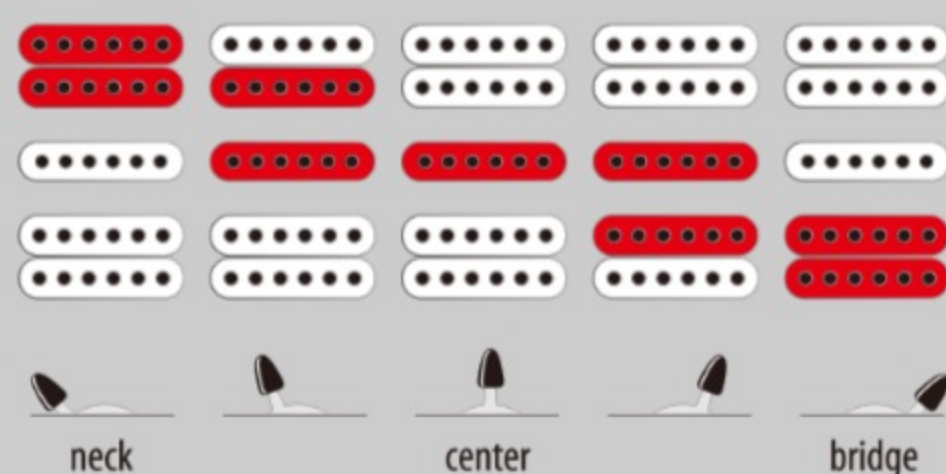

## SPEC

### SPEC

neck type	Wizard III / Maple neck
top/back/body	Meranti body
fretboard	Jatoba / Tree of Life inlay
fret	Jumbo frets
bridge	Double Locking tremolo bridge
string space	10.5mm
neck pickup	Quantum (H) neck pickup (Passive/Ceramic)
middle pickup	Quantum (S) middle pickup (Passive/Alnico)
bridge pickup	Quantum (H) bridge pickup (Passive/Ceramic)
hardware color	Cosmo black

### SWITCHING SYSTEM