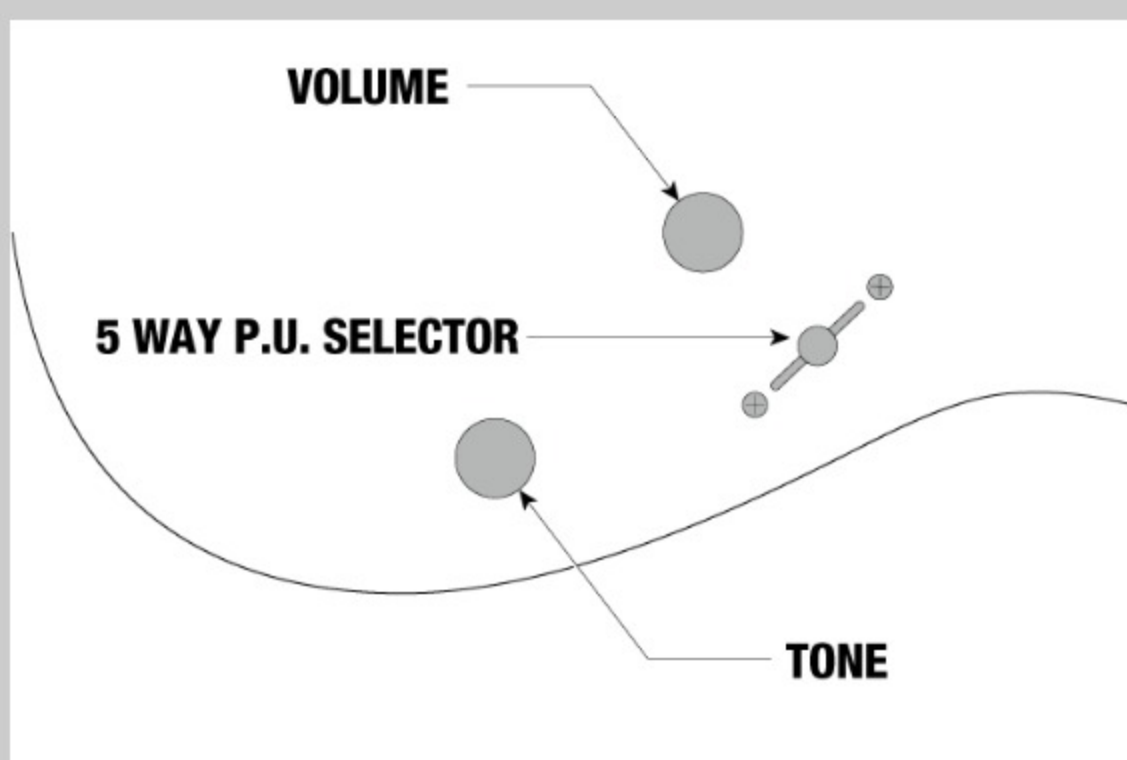

JEMJR

COLOR VARIATION :

WH : White

SHARE :  

ARTIST DETAIL >

SPEC

SPECS

neck type	Wizard III / Maple neck
top/back/body	Meranti body
fretboard	Jatoba fretboard / Tree of Life inlay
fret	Jumbo frets
number of frets	24
bridge	Double Locking bridge
string space	10.5mm
neck pickup	Quantum (H) neck pickup (Passive/Ceramic)
middle pickup	Quantum (S) middle pickup (Passive/Alnico)
bridge pickup	Quantum (H) bridge pickup (Passive/Ceramic)
factory tuning	1E,2B,3G,4D,5A,6E
string gauge	.009/.011/.016/.024/.032/.042
nut	Locking nut
hardware color	Cosmo Black

NECK DIMENSIONS

Scale :	648mm/25.5"
a : Width	43mm at NUT
b : Width	58mm at 24F
c : Thickness	19mm at 1F
d : Thickness	21mm at 12F
Radius :	400mmR

DESCRIPTION +

SWITCHING SYSTEM

DESCRIPTION +

CONTROLS

DESCRIPTION +