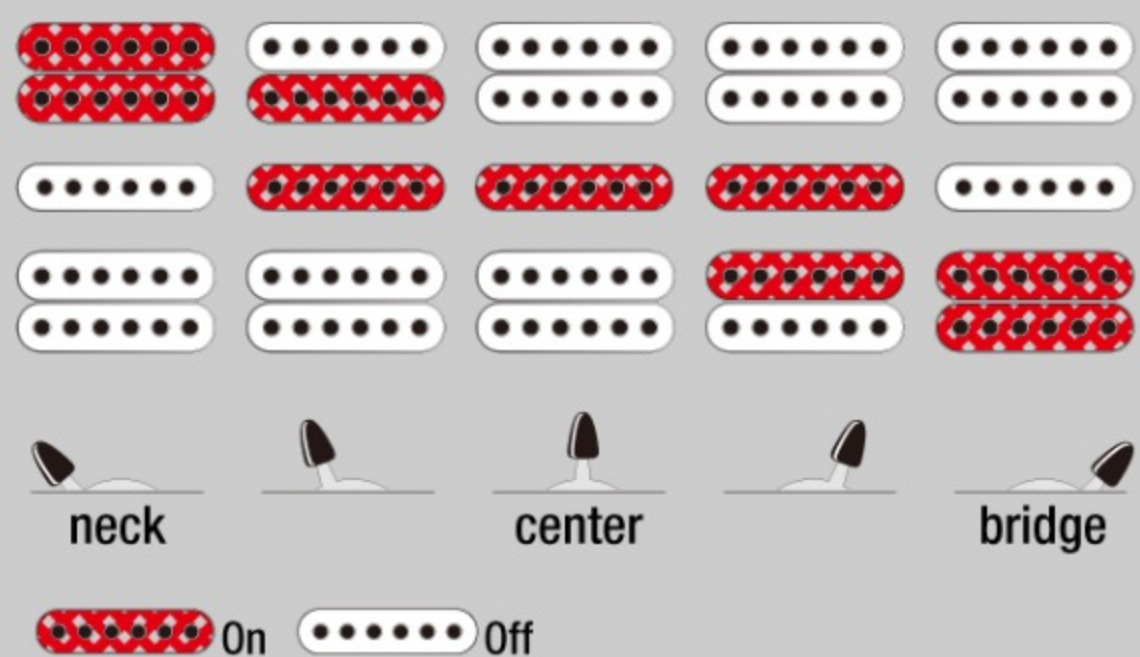

JEMJR

COLOR VARIATION :

WH : White

SHARE :  

ARTIST DETAIL >

SPEC

SPECS

neck type	Wizard III / Maple neck
top/back/body	Meranti body
fretboard	Jatoba fretboard / Tree of Life inlay
fret	Jumbo frets
number of frets	24
bridge	Double Locking bridge
string space	10.5mm
neck pickup	Quantum (H) neck pickup (Passive/Ceramic)
middle pickup	Quantum (S) middle pickup (Passive/Alnico)
bridge pickup	Quantum (H) bridge pickup (Passive/Ceramic)
factory tuning	1E,2B,3G,4D,5A,6E
string gauge	.009/.011/.016/.024/.032/.042
nut	Locking nut
hardware color	Cosmo Black

NECK DIMENSIONS

Scale :	648mm/25.5"
a : Width	43mm at NUT
b : Width	58mm at 24F
c : Thickness	19mm at 1F
d : Thickness	21mm at 12F
Radius :	400mmR

DESCRIPTION +

SWITCHING SYSTEM

DESCRIPTION +

CONTROLS

DESCRIPTION +