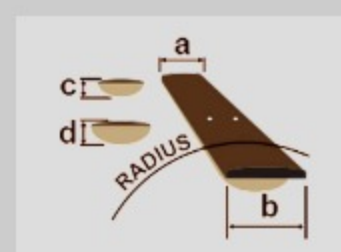

JEMJR

COLOR VARIATION :

WH : White

SHARE :  

ARTIST DETAIL >

SPEC

SPECS

neck type	Wizard III / Maple neck
top/back/body	Meranti body
fretboard	Jatoba fretboard / Tree of Life inlay
fret	Jumbo frets
number of frets	24
bridge	Double Locking bridge
string space	10.5mm
neck pickup	Quantum (H) neck pickup (Passive/Ceramic)
middle pickup	Quantum (S) middle pickup (Passive/Alnico)
bridge pickup	Quantum (H) bridge pickup (Passive/Ceramic)
factory tuning	1E,2B,3G,4D,5A,6E
string gauge	.009/.011/.016/.024/.032/.042
nut	Locking nut
hardware color	Cosmo Black

NECK DIMENSIONS

Scale :	648mm/25.5"
a : Width	43mm at NUT
b : Width	58mm at 24F
c : Thickness	19mm at 1F
d : Thickness	21mm at 12F
Radius :	400mmR

DESCRIPTION +

SWITCHING SYSTEM

DESCRIPTION +

CONTROLS

DESCRIPTION +