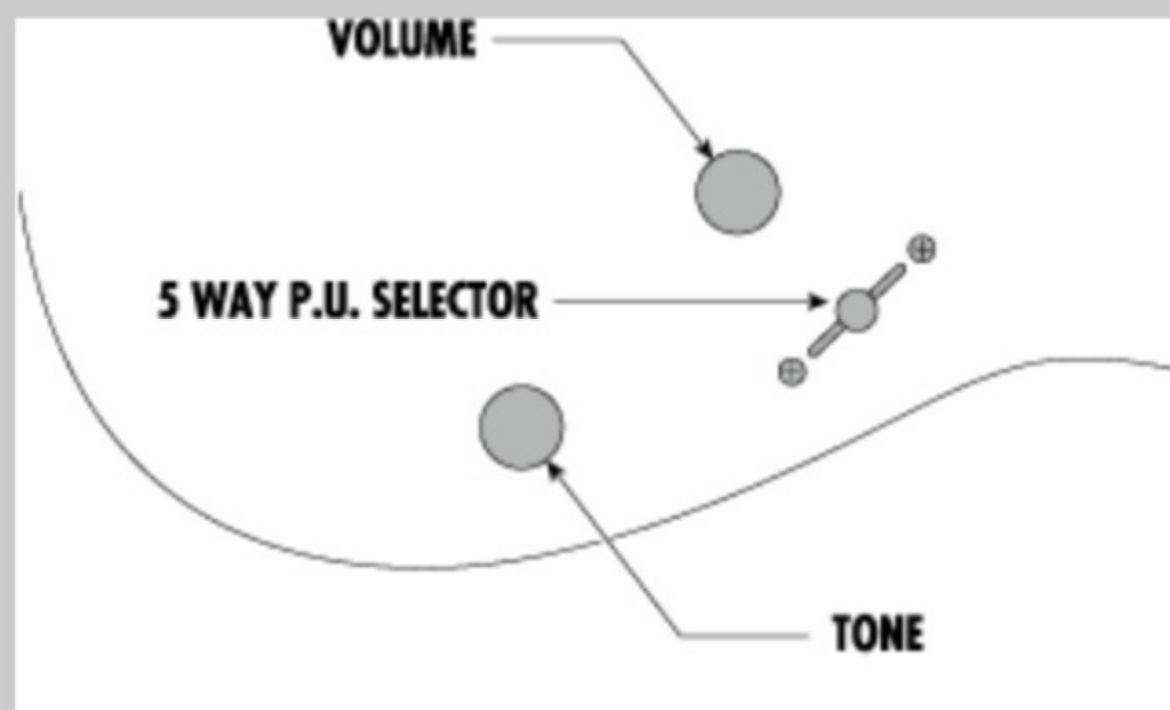

JEMJRL

WH : White

COLOR VARIATION :

SHARE :  

ARTIST DETAIL >

SPEC

SPEC

neck type	Wizard III / Maple neck
top/back/body	Meranti body
fretboard	Jatoba / Tree of Life inlay
fret	Jumbo frets
bridge	Double Locking tremolo bridge
string space	10.5mm
neck pickup	Quantum (H) neck pickup (Passive/Ceramic)
middle pickup	Quantum (S) middle pickup (Passive/Alnico)
bridge pickup	Quantum (H) bridge pickup (Passive/Ceramic)
hardware color	Cosmo black

NECK DIMENSIONS

Scale :	648mm/25.5"
a : Width	43mm at NUT
b : Width	58mm at 24F
c : Thickness	19mm at 1F
d : Thickness	21mm at 12F
Radius :	400mmR

SWITCHING SYSTEM

CONTROLS

OTHERS

Recommended Case W250C