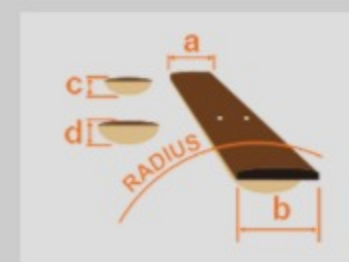

JEMJRL

WH : White

COLOR VARIATION :

SHARE :  

ARTIST DETAIL >

SPEC

SPEC

neck type	Wizard III / Maple neck
top/back/body	Meranti body
fretboard	Jatoba / Tree of Life inlay
fret	Jumbo frets
bridge	Double Locking tremolo bridge
string space	10.5mm
neck pickup	Quantum (H) neck pickup (Passive/Ceramic)
middle pickup	Quantum (S) middle pickup (Passive/Alnico)
bridge pickup	Quantum (H) bridge pickup (Passive/Ceramic)
hardware color	Cosmo black

NECK DIMENSIONS

Scale :	648mm/25.5"
a : Width	43mm at NUT
b : Width	58mm at 24F
c : Thickness	19mm at 1F
d : Thickness	21mm at 12F
Radius :	400mmR

SWITCHING SYSTEM

CONTROLS

OTHERS

Recommended Case W250C