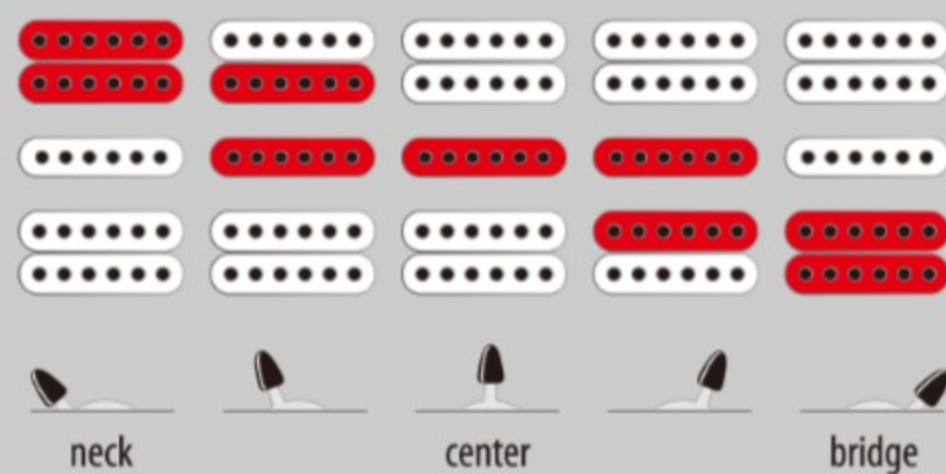

JEMJRL

WH : White

COLOR VARIATION :

SHARE :  

ARTIST DETAIL >

SPEC

SPEC

neck type	Wizard III / Maple neck
top/back/body	Meranti body
fretboard	Jatoba / Tree of Life inlay
fret	Jumbo frets
bridge	Double Locking tremolo bridge
string space	10.5mm
neck pickup	Quantum (H) neck pickup (Passive/Ceramic)
middle pickup	Quantum (S) middle pickup (Passive/Alnico)
bridge pickup	Quantum (H) bridge pickup (Passive/Ceramic)
hardware color	Cosmo black

NECK DIMENSIONS

Scale :	648mm/25.5"
a : Width	43mm at NUT
b : Width	58mm at 24F
c : Thickness	19mm at 1F
d : Thickness	21mm at 12F
Radius :	400mmR

SWITCHING SYSTEM

CONTROLS

OTHERS

Recommended Case W250C