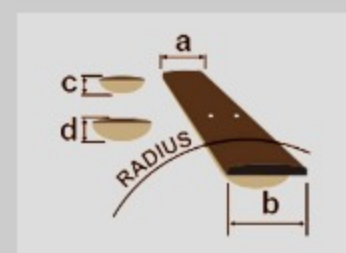

JEMJRL

COLOR VARIATION :

WH : White

SHARE :

[ARTIST DETAIL >](#)

SPEC

SPECS

neck type	Wizard III / Maple neck
top/back/body	Meranti body
fretboard	Jatoba fretboard / Tree of Life inlay
fret	Jumbo frets
number of frets	24
bridge	Double Locking bridge
string space	10.5mm
neck pickup	Quantum (H) neck pickup (Passive/Ceramic)
middle pickup	Quantum (S) middle pickup (Passive/Alnico)
bridge pickup	Quantum (H) bridge pickup (Passive/Ceramic)
factory tuning	1E,2B,3G,4D,5A,6E
string gauge	.009/.011/.016/.024/.032/.042
nut	Locking nut
hardware color	Cosmo Black

NECK DIMENSIONS

Scale :	648mm/25.5"
a : Width	43mm at NUT
b : Width	58mm at 24F
c : Thickness	19mm at 1F
d : Thickness	21mm at 12F
Radius :	400mmR

DESCRIPTION +

SWITCHING SYSTEM

DESCRIPTION

+

CONTROLS

DESCRIPTION