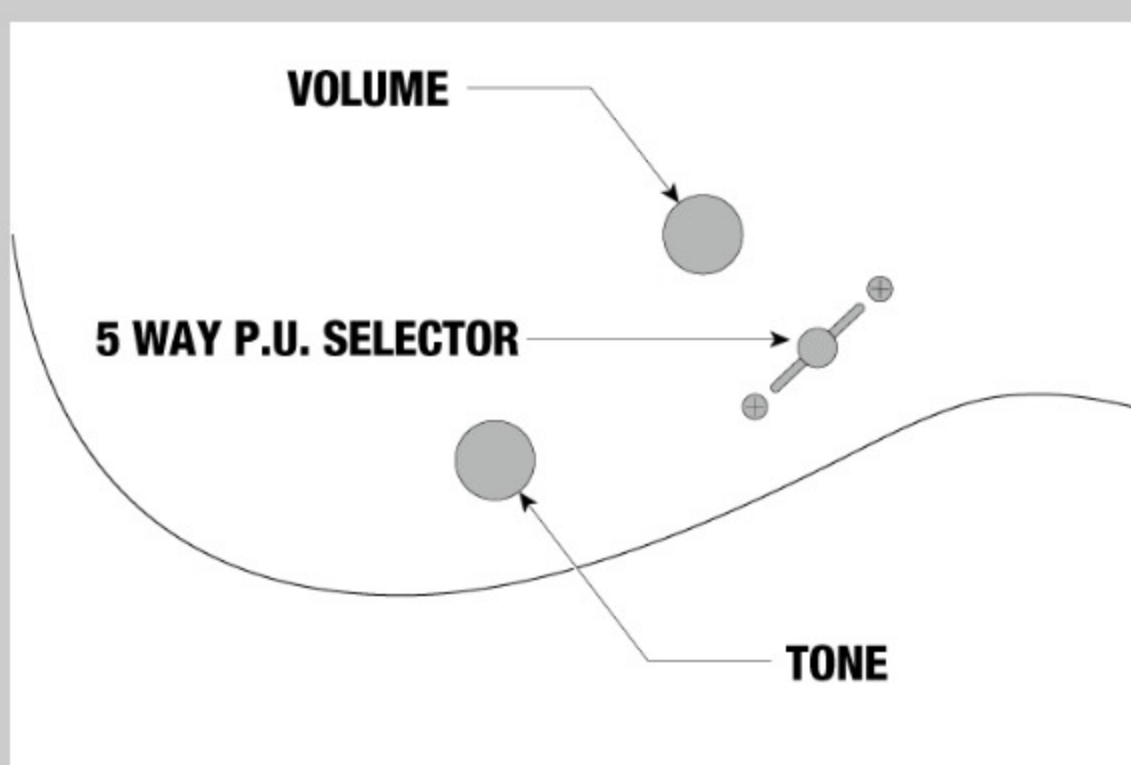

NECK DIMENSIONS

Scale :	648mm/25.5"
a : Width	43mm at NUT
b : Width	58mm at 24F
c : Thickness	19mm at 1F
d : Thickness	21mm at 12F
Radius :	400mmR

DESCRIPTION +

SWITCHING SYSTEM

DESCRIPTION

+

CONTROLS

DESCRIPTION