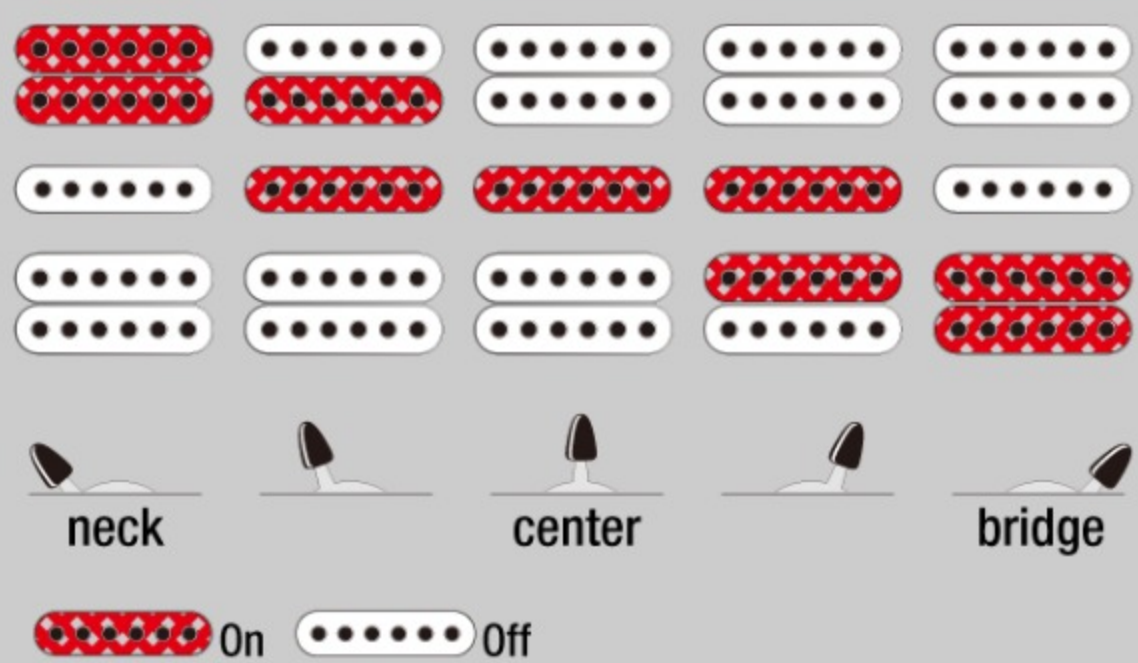

JEMJRL

COLOR VARIATION :

WH : White

SHARE :

[ARTIST DETAIL >](#)

SPEC

SPECS

neck type	Wizard III / Maple neck
top/back/body	Meranti body
fretboard	Jatoba fretboard / Tree of Life inlay
fret	Jumbo frets
number of frets	24
bridge	Double Locking bridge
string space	10.5mm
neck pickup	Quantum (H) neck pickup (Passive/Ceramic)
middle pickup	Quantum (S) middle pickup (Passive/Alnico)
bridge pickup	Quantum (H) bridge pickup (Passive/Ceramic)
factory tuning	1E,2B,3G,4D,5A,6E
string gauge	.009/.011/.016/.024/.032/.042
nut	Locking nut
hardware color	Cosmo Black

NECK DIMENSIONS

Scale :	648mm/25.5"
a : Width	43mm at NUT
b : Width	58mm at 24F
c : Thickness	19mm at 1F
d : Thickness	21mm at 12F
Radius :	400mmR

DESCRIPTION +

SWITCHING SYSTEM

DESCRIPTION

+

CONTROLS

DESCRIPTION