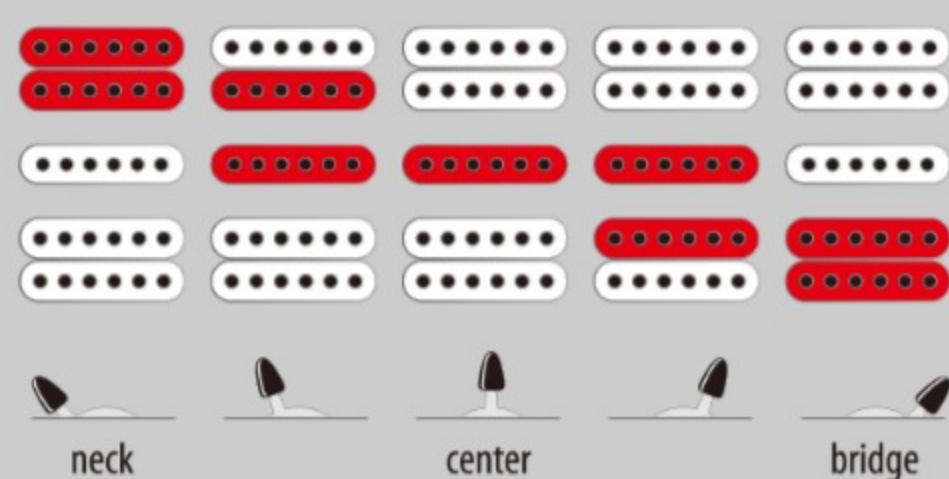

JEMJRSP

PK : Pink

COLOR VARIATION :

SHARE :  

ARTIST DETAIL >

SPEC

SPEC

neck type	Wizard III / Maple neck
top/back/body	Meranti body
fretboard	Jatoba / Tree of Life inlay
fret	Jumbo frets
bridge	Double Locking tremolo bridge
string space	10.5mm
neck pickup	Infinity (H) neck pickup
middle pickup	Infinity (S) middle pickup
bridge pickup	Infinity (H) bridge pickup
hardware color	Cosmo black

NECK DIMENSIONS

Scale :	648mm/25.5"
a : Width	43mm at NUT
b : Width	58mm at 24F
c : Thickness	19mm at 1F
d : Thickness	21mm at 12F
Radius :	400mmR

SWITCHING SYSTEM

CONTROLS

OTHERS

Recommended Case W250C