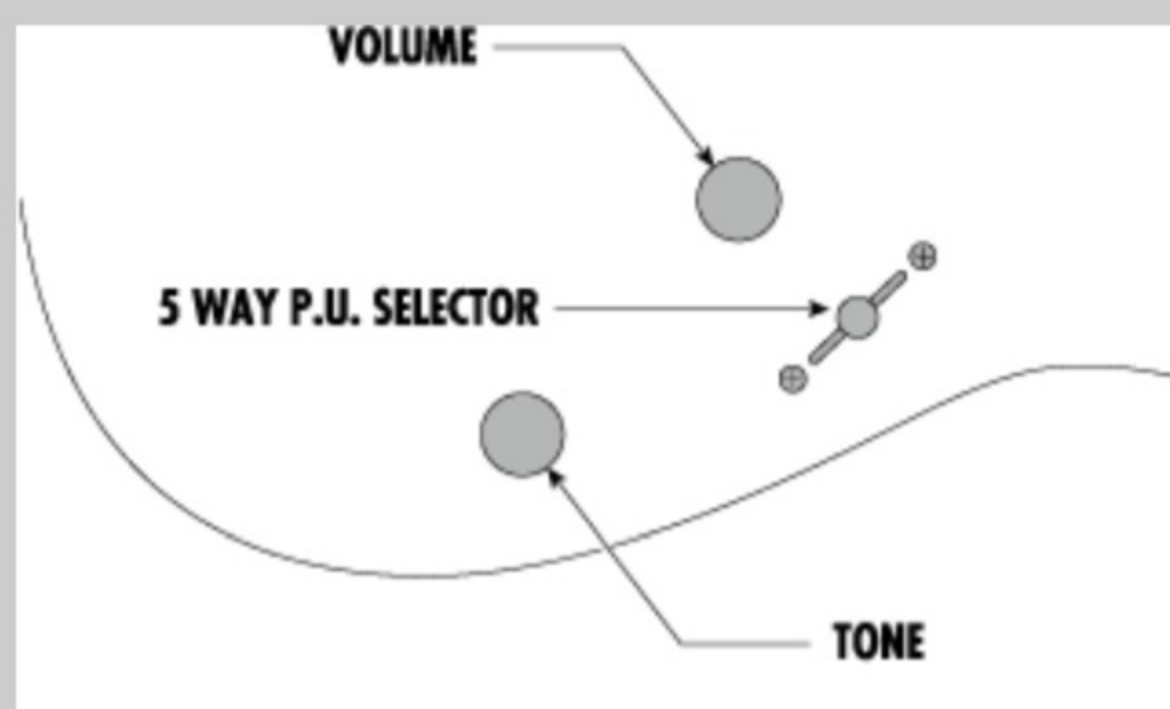

JEMJRSP

PK : Pink

COLOR VARIATION :

SHARE :  

ARTIST DETAIL >

SPEC

SPEC

neck type	Wizard III / Maple neck
top/back/body	Meranti body
fretboard	Jatoba / Tree of Life inlay
fret	Jumbo frets
bridge	Double Locking tremolo bridge
string space	10.5mm
neck pickup	Infinity (H) neck pickup
middle pickup	Infinity (S) middle pickup
bridge pickup	Infinity (H) bridge pickup
hardware color	Cosmo black

NECK DIMENSIONS

Scale :	648mm/25.5"
a : Width	43mm at NUT
b : Width	58mm at 24F
c : Thickness	19mm at 1F
d : Thickness	21mm at 12F
Radius :	400mmR

SWITCHING SYSTEM

CONTROLS

OTHERS

Recommended Case W250C