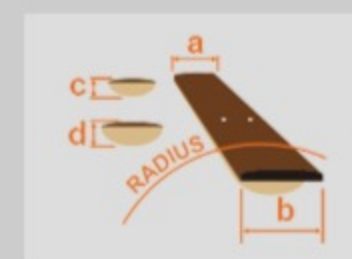

JEMJRSP

PK : Pink

COLOR VARIATION :

SHARE :  

ARTIST DETAIL >

SPEC

SPEC

neck type	Wizard III / Maple neck
top/back/body	Meranti body
fretboard	Jatoba / Tree of Life inlay
fret	Jumbo frets
bridge	Double Locking tremolo bridge
string space	10.5mm
neck pickup	Infinity (H) neck pickup
middle pickup	Infinity (S) middle pickup
bridge pickup	Infinity (H) bridge pickup
hardware color	Cosmo black

NECK DIMENSIONS

Scale :	648mm/25.5"
a : Width	43mm at NUT
b : Width	58mm at 24F
c : Thickness	19mm at 1F
d : Thickness	21mm at 12F
Radius :	400mmR

SWITCHING SYSTEM

CONTROLS

OTHERS

Recommended Case W250C