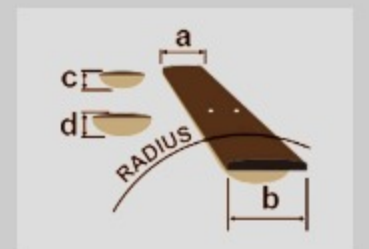

JEMJRSP

COLOR VARIATION :

PK : Pink

SHARE :  

ARTIST DETAIL >

SPEC

SPECS

neck type	Wizard III / Maple neck
top/back/body	Meranti body
fretboard	Jatoba fretboard / Tree of Life inlay
fret	Jumbo frets
number of frets	24
bridge	Double Locking bridge
string space	10.5mm
neck pickup	Infinity (H) neck pickup (Passive/Ceramic)
middle pickup	Infinity (S) middle pickup (Passive/Ceramic)
bridge pickup	Infinity (H) bridge pickup (Passive/Ceramic)
factory tuning	1E,2B,3G,4D,5A,6E
string gauge	.009/.011/.016/.024/.032/.042
nut	Locking nut
hardware color	Cosmo Black

NECK DIMENSIONS

Scale :	648mm/25.5"
a : Width	43mm at NUT
b : Width	58mm at 24F
c : Thickness	19mm at 1F
d : Thickness	21mm at 12F
Radius :	400mmR

DESCRIPTION +

SWITCHING SYSTEM

DESCRIPTION

+

CONTROLS

DESCRIPTION