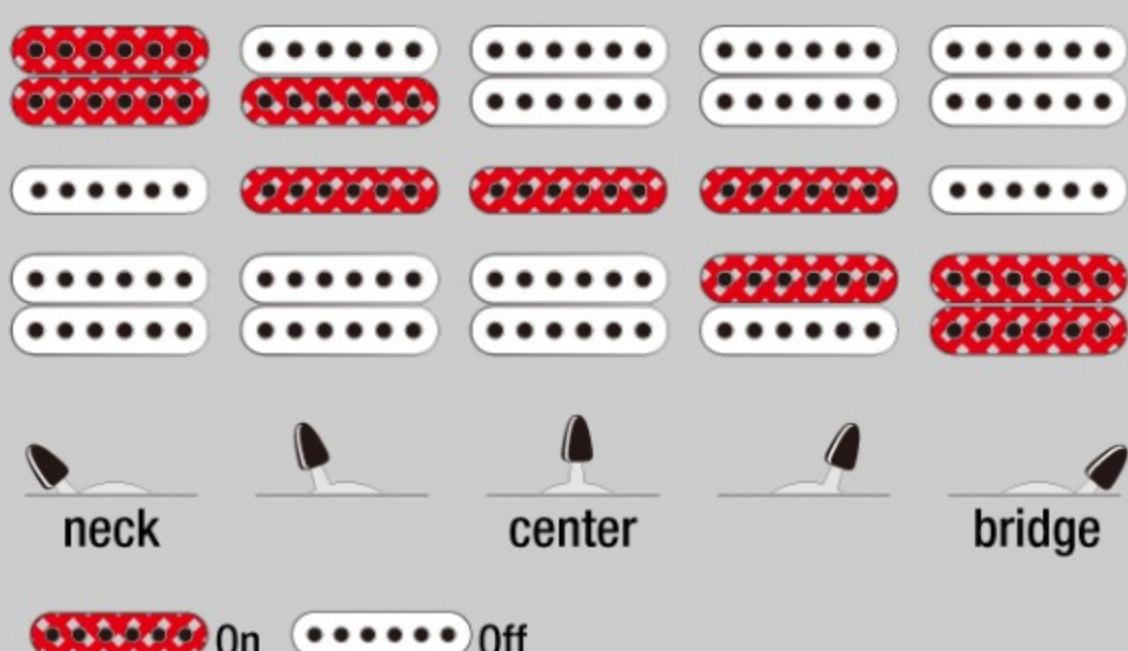

JEMJRSP

COLOR VARIATION :

PK : Pink

SHARE :  

ARTIST DETAIL >

SPEC

SPECS

neck type	Wizard III / Maple neck
top/back/body	Meranti body
fretboard	Jatoba fretboard / Tree of Life inlay
fret	Jumbo frets
number of frets	24
bridge	Double Locking bridge
string space	10.5mm
neck pickup	Infinity (H) neck pickup (Passive/Ceramic)
middle pickup	Infinity (S) middle pickup (Passive/Ceramic)
bridge pickup	Infinity (H) bridge pickup (Passive/Ceramic)
factory tuning	1E,2B,3G,4D,5A,6E
string gauge	.009/.011/.016/.024/.032/.042
nut	Locking nut
hardware color	Cosmo Black

NECK DIMENSIONS

Scale :	648mm/25.5"
a : Width	43mm at NUT
b : Width	58mm at 24F
c : Thickness	19mm at 1F
d : Thickness	21mm at 12F
Radius :	400mmR

DESCRIPTION +

SWITCHING SYSTEM

DESCRIPTION

+

CONTROLS

DESCRIPTION