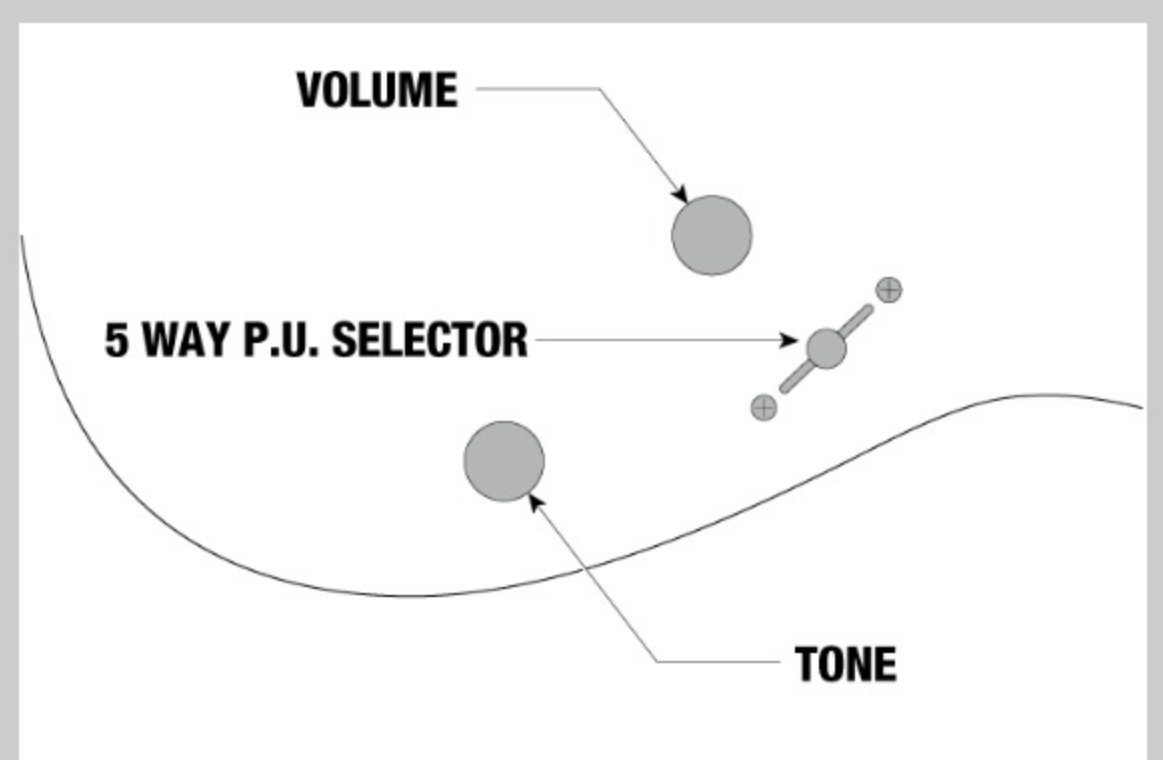

JEMJRSP

COLOR VARIATION :

PK : Pink

SHARE :  

ARTIST DETAIL >

SPEC

SPECS

neck type	Wizard III / Maple neck
top/back/body	Meranti body
fretboard	Jatoba fretboard / Tree of Life inlay
fret	Jumbo frets
number of frets	24
bridge	Double Locking bridge
string space	10.5mm
neck pickup	Infinity (H) neck pickup (Passive/Ceramic)
middle pickup	Infinity (S) middle pickup (Passive/Ceramic)
bridge pickup	Infinity (H) bridge pickup (Passive/Ceramic)
factory tuning	1E,2B,3G,4D,5A,6E
string gauge	.009/.011/.016/.024/.032/.042
nut	Locking nut
hardware color	Cosmo Black

NECK DIMENSIONS

Scale :	648mm/25.5"
a : Width	43mm at NUT
b : Width	58mm at 24F
c : Thickness	19mm at 1F
d : Thickness	21mm at 12F
Radius :	400mmR

DESCRIPTION +

SWITCHING SYSTEM

DESCRIPTION

+

CONTROLS

DESCRIPTION