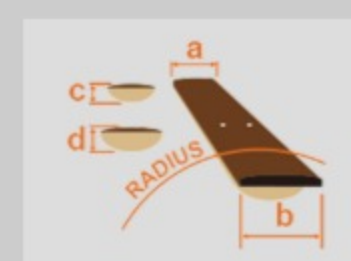

# JIVA10 01

DSB : Deep Space Blonde

COLOR VARIATION :

SHARE :  

ARTIST DETAIL >

### SPEC

neck type	JIVA / 3pc Maple/Purpleheart neck
top/back/body	Quilted Maple top / African Mahogany body
fretboard	Bound Ebony / Beaten Path inlay
fret	Jumbo frets
bridge	Edge-Zero II tremolo bridge
string space	10.8mm
neck pickup	DiMarzio® Pandemonium (H) neck pickup (Passive/Ceramic)
middle pickup	DiMarzio® True Velvet™ (S) middle pickup (Passive/Alnico)
bridge pickup	DiMarzio® Pandemonium (H) bridge pickup (Passive/Ceramic)
factory tuning	1E, 2B, 3G, 4D, 5A, 6E
string gauge	.009/.011/.016/.024/.032/.042
hardware color	Cosmo black

### NECK DIMENSIONS

Scale :	648mm/25.5"
a : Width	43mm at NUT
b : Width	58mm at 24F
c : Thickness	19mm at 1F
d : Thickness	21mm at 12F
Radius :	400mmR