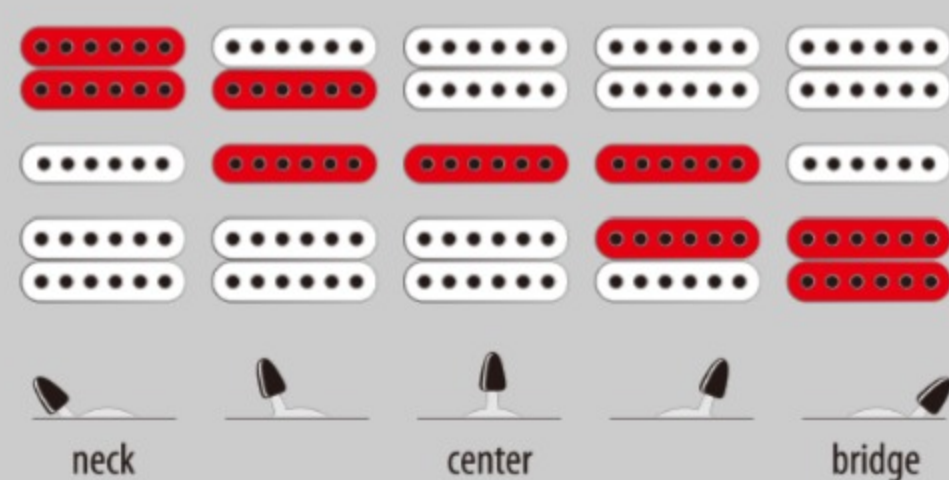

# JIVA10 01

DSB : Deep Space Blonde

COLOR VARIATION :

SHARE :  

ARTIST DETAIL >

## SPEC

### SPEC

neck type	JIVA / 3pc Maple/Purpleheart neck
top/back/body	Quilted Maple top / African Mahogany body
fretboard	Bound Ebony / Beaten Path inlay
fret	Jumbo frets
bridge	Edge-Zero II tremolo bridge
string space	10.8mm
neck pickup	DiMarzio® Pandemonium (H) neck pickup (Passive/Ceramic)
middle pickup	DiMarzio® True Velvet™ (S) middle pickup (Passive/Alnico)
bridge pickup	DiMarzio® Pandemonium (H) bridge pickup (Passive/Ceramic)
factory tuning	1E, 2B, 3G, 4D, 5A, 6E
string gauge	.009/.011/.016/.024/.032/.042
hardware color	Cosmo black

### SWITCHING SYSTEM