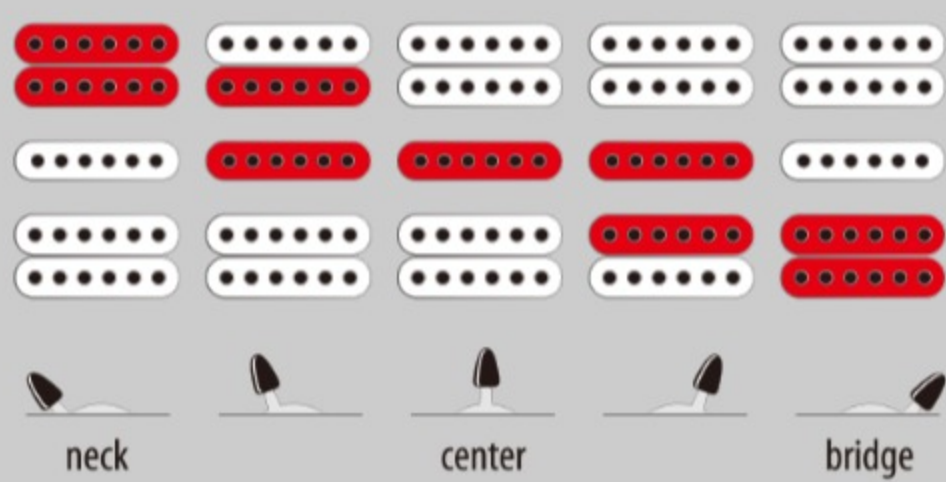

JIVA10

DSB : Deep Space Blonde

COLOR VARIATION :

SHARE :  

ARTIST DETAIL >

SPEC

SPEC

neck type	JIVA / 3pc Maple/Purpleheart neck
top/back/body	Quilted Maple top / African Mahogany body
fretboard	Bound Ebony fretboard / Beaten Path inlay
fret	Jumbo frets
number of frets	24
bridge	Edge-Zero II tremolo bridge
string space	10.8mm
neck pickup	DiMarzio® Pandemonium™ (H) neck pickup (Passive/Ceramic)
middle pickup	DiMarzio® True Velvet™ (S) middle pickup (Passive/Alnico)
bridge pickup	DiMarzio® Pandemonium™ (H) bridge pickup (Passive/Ceramic)
factory tuning	1E,2B,3G,4D,5A,6E
strings	D'Addario® EXL120
string gauge	.009/.011/.016/.024/.032/.042
nut	Locking nut
hardware color	Cosmo black

NECK DIMENSIONS

Scale :	648mm/25.5"
a : Width	43mm at NUT
b : Width	58mm at 24F
c : Thickness	19mm at 1F
d : Thickness	21mm at 12F
Radius :	400mmR

SWITCHING SYSTEM

CONTROLS

OTHERS

Recommended M300C

Case

Gig bag included

Luminescent side dot inlay