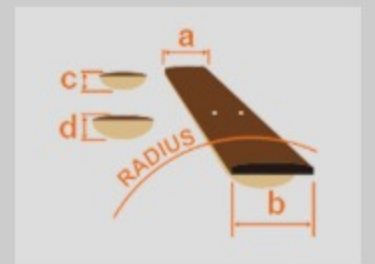

JIVA10

DSB : Deep Space Blonde

COLOR VARIATION :

SHARE :  

ARTIST DETAIL >

SPEC

SPEC

neck type	JIVA / 3pc Maple/Purpleheart neck
top/back/body	Quilted Maple top / African Mahogany body
fretboard	Bound Ebony fretboard / Beaten Path inlay
fret	Jumbo frets
number of frets	24
bridge	Edge-Zero II tremolo bridge
string space	10.8mm
neck pickup	DiMarzio® Pandemonium™ (H) neck pickup (Passive/Ceramic)
middle pickup	DiMarzio® True Velvet™ (S) middle pickup (Passive/Alnico)
bridge pickup	DiMarzio® Pandemonium™ (H) bridge pickup (Passive/Ceramic)
factory tuning	1E,2B,3G,4D,5A,6E
strings	D'Addario® EXL120
string gauge	.009/.011/.016/.024/.032/.042
nut	Locking nut
hardware color	Cosmo black

NECK DIMENSIONS

Scale :	648mm/25.5"
a : Width	43mm at NUT
b : Width	58mm at 24F
c : Thickness	19mm at 1F
d : Thickness	21mm at 12F
Radius :	400mmR

SWITCHING SYSTEM

CONTROLS

OTHERS

Recommended M300C

Case

Gig bag included

Luminescent side dot inlay