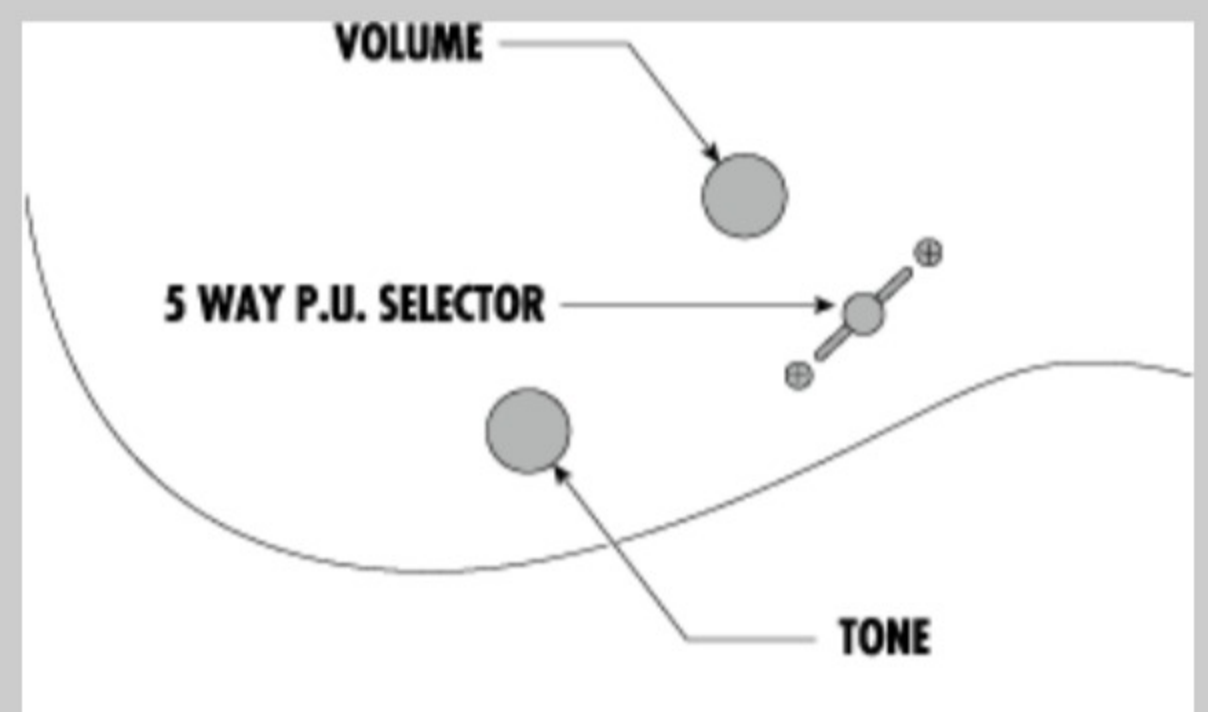

JIVA10

DSB : Deep Space Blonde

COLOR VARIATION :

SHARE :  

ARTIST DETAIL >

SPEC

SPEC

neck type	JIVA / 3pc Maple/Purpleheart neck
top/back/body	Quilted Maple top / African Mahogany body
fretboard	Bound Ebony fretboard / Beaten Path inlay
fret	Jumbo frets
number of frets	24
bridge	Edge-Zero II tremolo bridge
string space	10.8mm
neck pickup	DiMarzio® Pandemonium™ (H) neck pickup (Passive/Ceramic)
middle pickup	DiMarzio® True Velvet™ (S) middle pickup (Passive/Alnico)
bridge pickup	DiMarzio® Pandemonium™ (H) bridge pickup (Passive/Ceramic)
factory tuning	1E,2B,3G,4D,5A,6E
strings	D'Addario® EXL120
string gauge	.009/.011/.016/.024/.032/.042
nut	Locking nut
hardware color	Cosmo black

NECK DIMENSIONS

Scale :	648mm/25.5"
a : Width	43mm at NUT
b : Width	58mm at 24F
c : Thickness	19mm at 1F
d : Thickness	21mm at 12F
Radius :	400mmR

SWITCHING SYSTEM

CONTROLS

OTHERS

Recommended M300C

Case

Gig bag included

Luminescent side dot inlay