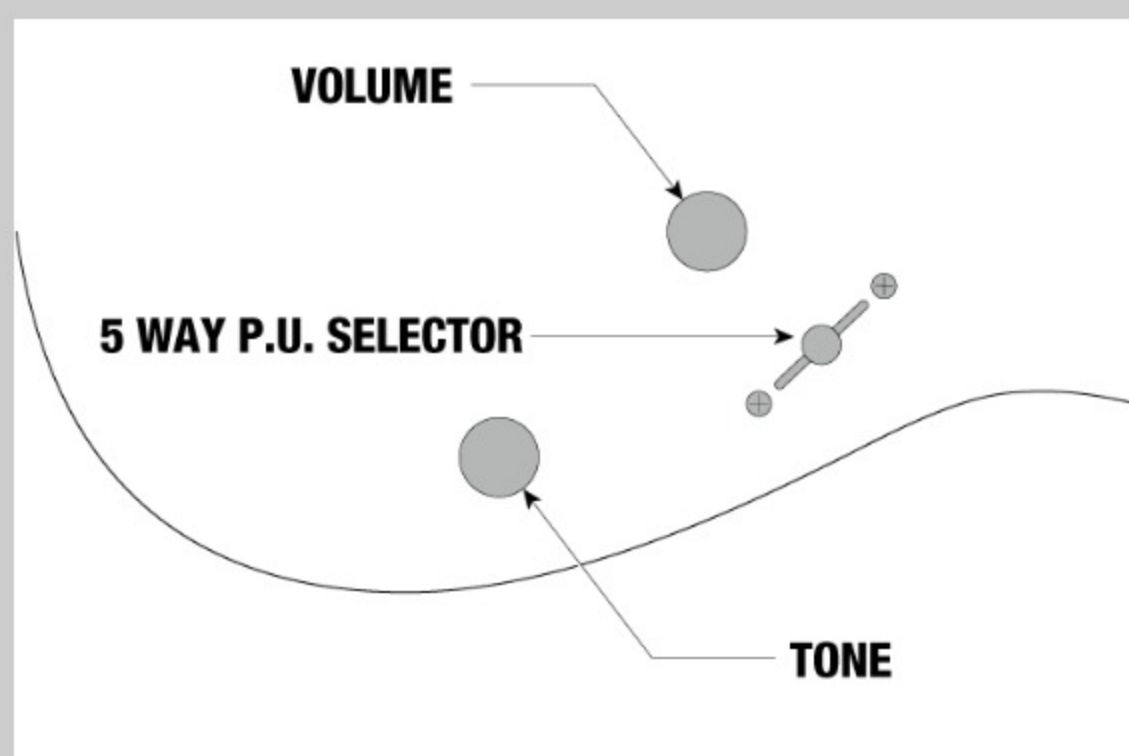

NECK DIMENSIONS

Scale :	648mm/25.5"
a : Width	43mm at NUT
b : Width	58mm at 24F
c : Thickness	19mm at 1F
d : Thickness	21mm at 12F
Radius :	400mmR

DESCRIPTION +

SWITCHING SYSTEM

DESCRIPTION

+

CONTROLS

DESCRIPTION

+

OTHER FEATURES

Recommended Case	M300C
Recommended Bag	IGB540-BK
Luminescent side dot inlay	