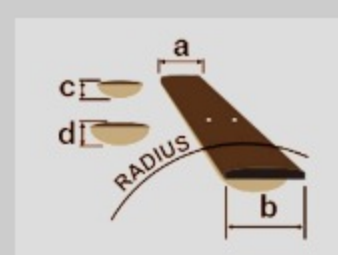

JIVA10

COLOR VARIATION :

DSB : Deep Space Blonde

SHARE :  

ARTIST DETAIL >

SPEC

SPECS

neck type	Wizard III / 3pc Maple/Purpleheart neck
top/back/body	Quilted Maple top / African Mahogany body
fretboard	Ebony fretboard / Beaten Path inlay
fret	Jumbo frets
number of frets	24
bridge	Edge-Zero II bridge
string space	10.8mm
neck pickup	DiMarzio® Pandemonium™ (H) neck pickup (Passive/Ceramic)
middle pickup	DiMarzio® True Velvet™ (S) middle pickup (Passive/Alnico)
bridge pickup	DiMarzio® Pandemonium™ (H) bridge pickup (Passive/Ceramic)
factory tuning	1E,2B,3G,4D,5A,6E
strings	D'Addario® EXL120
string gauge	.009/.011/.016/.024/.032/.042
nut	Locking nut
hardware color	Cosmo Black

NECK DIMENSIONS

Scale :	648mm/25.5"
a : Width	43mm at NUT
b : Width	58mm at 24F
c : Thickness	19mm at 1F
d : Thickness	21mm at 12F
Radius :	400mmR

DESCRIPTION +

SWITCHING SYSTEM

DESCRIPTION

+

CONTROLS

DESCRIPTION