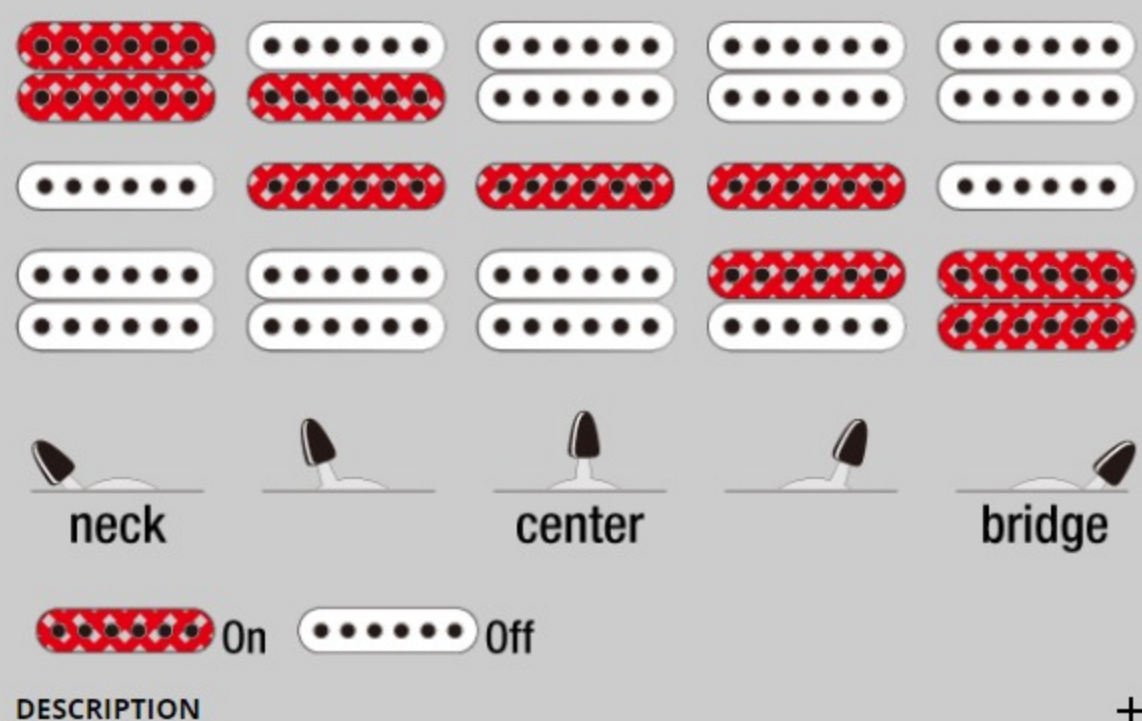

JIVA10

COLOR VARIATION :

DSB : Deep Space Blonde

SHARE :  

ARTIST DETAIL >

SPEC

SPECS

neck type	Wizard III / 3pc Maple/Purpleheart neck
top/back/body	Quilted Maple top / African Mahogany body
fretboard	Ebony fretboard / Beaten Path inlay
fret	Jumbo frets
number of frets	24
bridge	Edge-Zero II bridge
string space	10.8mm
neck pickup	DiMarzio® Pandemonium™ (H) neck pickup (Passive/Ceramic)
middle pickup	DiMarzio® True Velvet™ (S) middle pickup (Passive/Alnico)
bridge pickup	DiMarzio® Pandemonium™ (H) bridge pickup (Passive/Ceramic)
factory tuning	1E,2B,3G,4D,5A,6E
strings	D'Addario® EXL120
string gauge	.009/.011/.016/.024/.032/.042
nut	Locking nut
hardware color	Cosmo Black

NECK DIMENSIONS

Scale :	648mm/25.5"
a : Width	43mm at NUT
b : Width	58mm at 24F
c : Thickness	19mm at 1F
d : Thickness	21mm at 12F
Radius :	400mmR

DESCRIPTION +

SWITCHING SYSTEM

DESCRIPTION

+

CONTROLS

DESCRIPTION

+

OTHER FEATURES

Recommended Case	M300C
Recommended Bag	IGB540-BK
Luminescent side dot inlay	