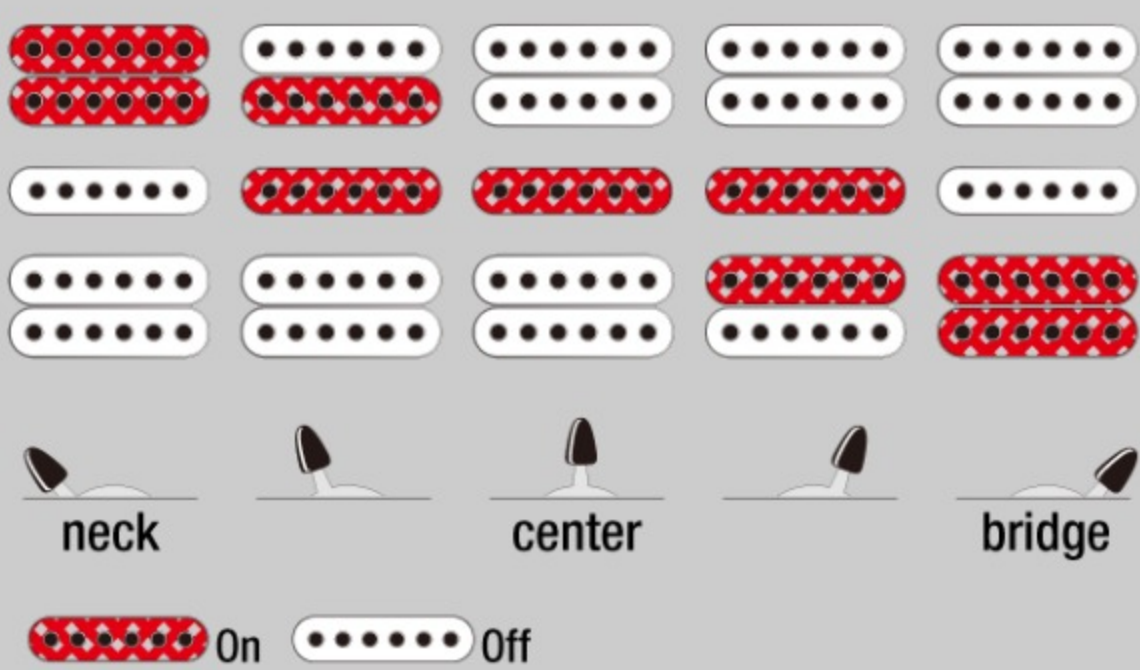

JIVA10L

COLOR VARIATION : 
DSB : Deep Space Blonde

SHARE :  

ARTIST DETAIL >

SPEC

SPECS

neck type	JIVA / 3pc Maple/Purpleheart neck
top/back/body	Quilted Maple top / African Mahogany body
fretboard	Ebony fretboard / Beaten Path inlay
fret	Jumbo frets
number of frets	24
bridge	Edge-Zero II tremolo bridge
string space	10.8mm
neck pickup	DiMarzio® Pandemonium™ (H) neck pickup (Passive/Ceramic)
middle pickup	DiMarzio® True Velvet™ (S) middle pickup (Passive/Alnico)
bridge pickup	DiMarzio® Pandemonium™ (H) bridge pickup (Passive/Ceramic)
factory tuning	1E,2B,3G,4D,5A,6E
strings	D'Addario® EXL120
string gauge	.009/.011/.016/.024/.032/.042
nut	Locking nut
hardware color	Cosmo black

NECK DIMENSIONS

Scale :	648mm/25.5"
a : Width	43mm at NUT
b : Width	58mm at 24F
c : Thickness	19mm at 1F
d : Thickness	21mm at 12F
Radius :	400mmR

DESCRIPTION +

SWITCHING SYSTEM

DESCRIPTION +

CONTROLS

DESCRIPTION +

OTHER FEATURES

Recommended Case	MR500C
Recommended Bag	IGB540-BK
Luminescent side dot inlay	