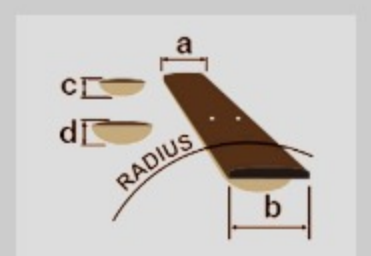

JIVA10L

COLOR VARIATION : 
DSB : Deep Space Blonde

SHARE :  

ARTIST DETAIL >

SPEC

SPECS

neck type	JIVA / 3pc Maple/Purpleheart neck
top/back/body	Quilted Maple top / African Mahogany body
fretboard	Ebony fretboard / Beaten Path inlay
fret	Jumbo frets
number of frets	24
bridge	Edge-Zero II tremolo bridge
string space	10.8mm
neck pickup	DiMarzio® Pandemonium™ (H) neck pickup (Passive/Ceramic)
middle pickup	DiMarzio® True Velvet™ (S) middle pickup (Passive/Alnico)
bridge pickup	DiMarzio® Pandemonium™ (H) bridge pickup (Passive/Ceramic)
factory tuning	1E,2B,3G,4D,5A,6E
strings	D'Addario® EXL120
string gauge	.009/.011/.016/.024/.032/.042
nut	Locking nut
hardware color	Cosmo black

NECK DIMENSIONS

Scale :	648mm/25.5"
a : Width	43mm at NUT
b : Width	58mm at 24F
c : Thickness	19mm at 1F
d : Thickness	21mm at 12F
Radius :	400mmR

DESCRIPTION +

SWITCHING SYSTEM

DESCRIPTION +

CONTROLS

DESCRIPTION +