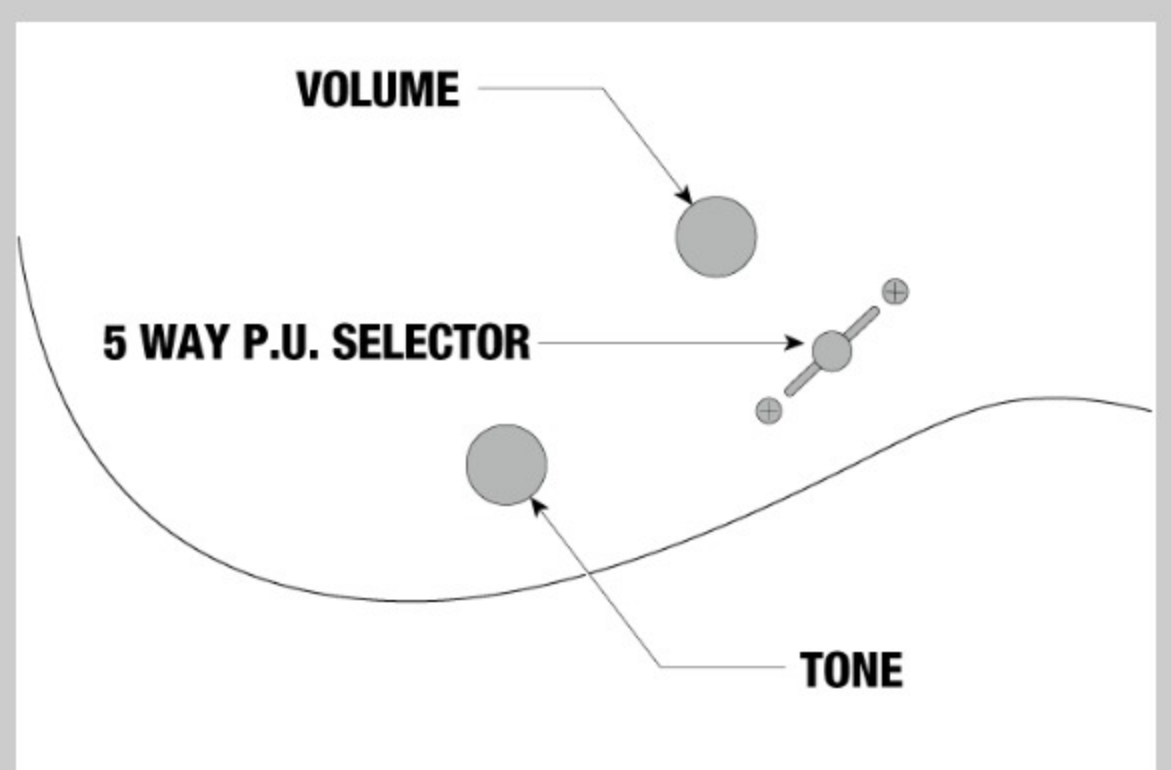

JIVA10L

COLOR VARIATION : 
DSB : Deep Space Blonde

SHARE :  

ARTIST DETAIL >

SPEC

SPECS

neck type	JIVA / 3pc Maple/Purpleheart neck
top/back/body	Quilted Maple top / African Mahogany body
fretboard	Ebony fretboard / Beaten Path inlay
fret	Jumbo frets
number of frets	24
bridge	Edge-Zero II tremolo bridge
string space	10.8mm
neck pickup	DiMarzio® Pandemonium™ (H) neck pickup (Passive/Ceramic)
middle pickup	DiMarzio® True Velvet™ (S) middle pickup (Passive/Alnico)
bridge pickup	DiMarzio® Pandemonium™ (H) bridge pickup (Passive/Ceramic)
factory tuning	1E,2B,3G,4D,5A,6E
strings	D'Addario® EXL120
string gauge	.009/.011/.016/.024/.032/.042
nut	Locking nut
hardware color	Cosmo black

NECK DIMENSIONS

Scale :	648mm/25.5"
a : Width	43mm at NUT
b : Width	58mm at 24F
c : Thickness	19mm at 1F
d : Thickness	21mm at 12F
Radius :	400mmR

DESCRIPTION +

SWITCHING SYSTEM

DESCRIPTION +

CONTROLS

DESCRIPTION +

OTHER FEATURES

Recommended Case	MR500C
Recommended Bag	IGB540-BK
Luminescent side dot inlay	