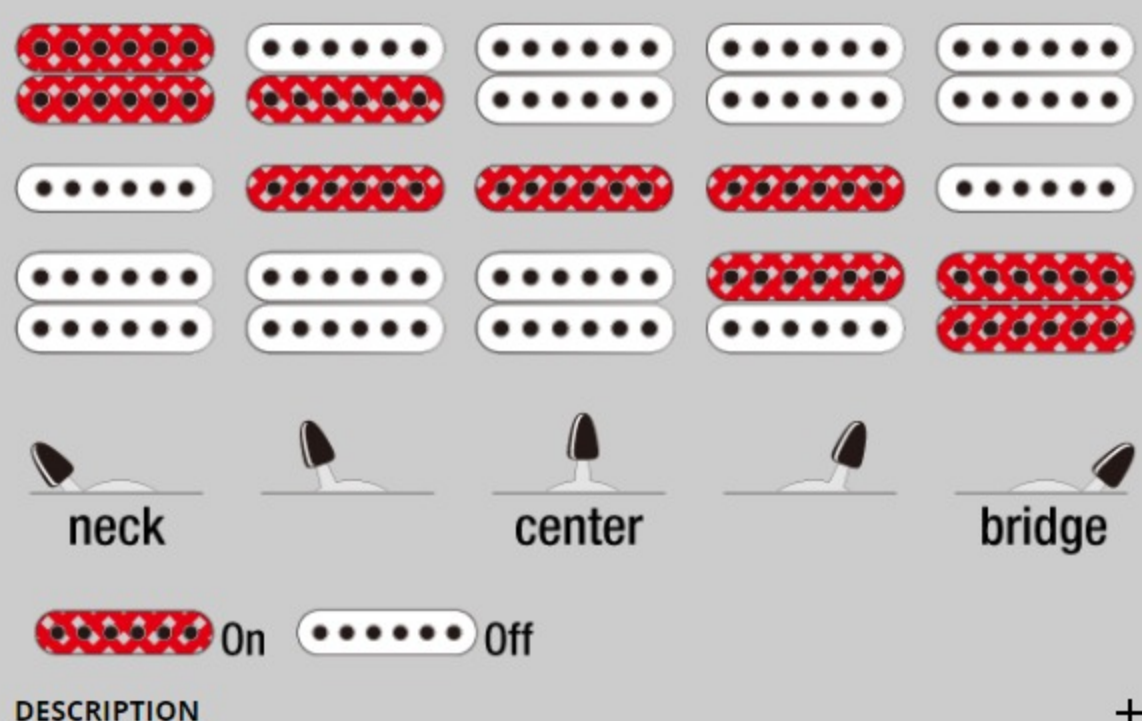

# JIVA10L

COLOR VARIATION : 

DSB : Deep Space Blonde

SHARE :  

ARTIST DETAIL >

### SPECS

neck type	Wizard III / 3pc Maple/Purpleheart neck
top/back/body	Quilted Maple top / African Mahogany body
fretboard	Ebony fretboard / Beaten Path inlay
fret	Jumbo frets
number of frets	24
bridge	Edge-Zero II bridge
string space	10.8mm
neck pickup	DiMarzio® Pandemonium™ (H) neck pickup (Passive/Ceramic)
middle pickup	DiMarzio® True Velvet™ (S) middle pickup (Passive/Alnico)
bridge pickup	DiMarzio® Pandemonium™ (H) bridge pickup (Passive/Ceramic)
factory tuning	1E,2B,3G,4D,5A,6E
strings	D'Addario® EXL120
string gauge	.009/.011/.016/.024/.032/.042
nut	Locking nut
hardware color	Cosmo Black

### SWITCHING SYSTEM

DESCRIPTION

+