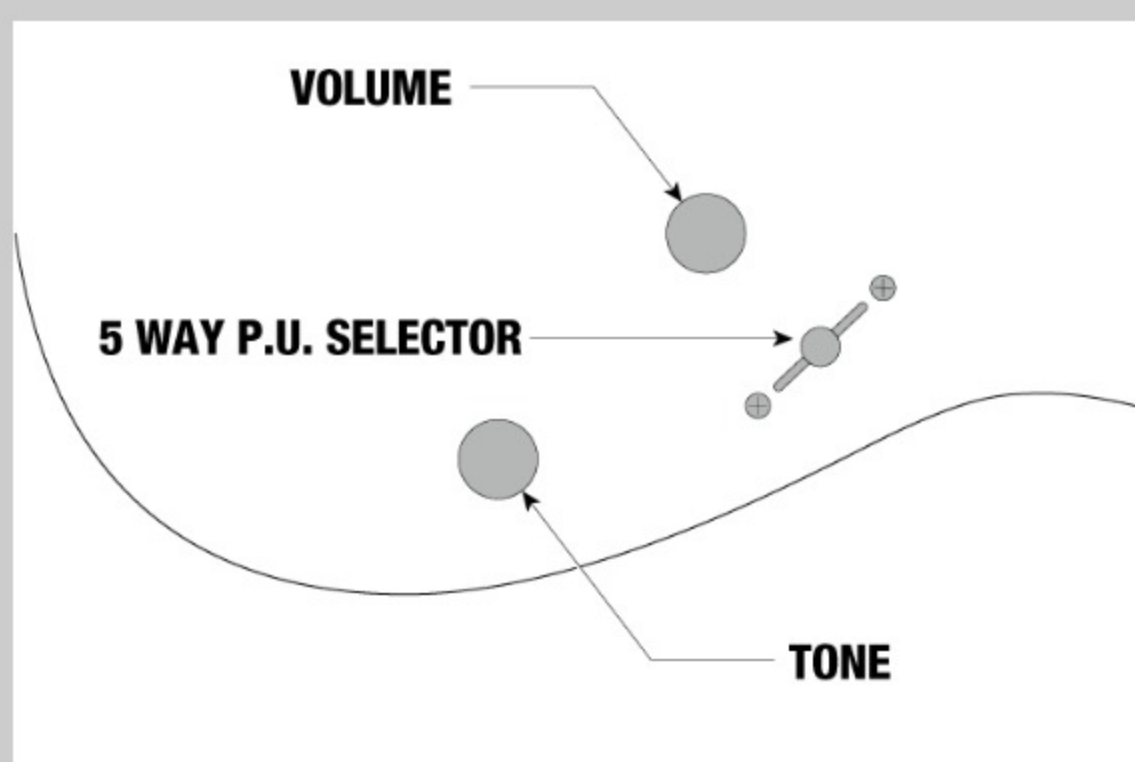

### NECK DIMENSIONS

Scale :	648mm/25.5"
a : Width	43mm at NUT
b : Width	58mm at 24F
c : Thickness	19mm at 1F
d : Thickness	21mm at 12F
Radius :	400mmR

DESCRIPTION +

### SWITCHING SYSTEM

DESCRIPTION

+

### CONTROLS

DESCRIPTION

+