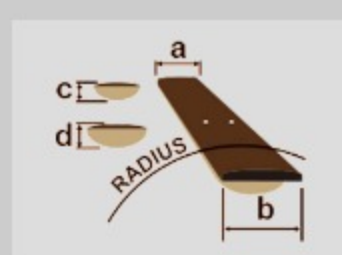

# JIVA10L

COLOR VARIATION : 

DSB : Deep Space Blonde

SHARE :  

ARTIST DETAIL >

### SPECS

neck type	Wizard III / 3pc Maple/Purpleheart neck
top/back/body	Quilted Maple top / African Mahogany body
fretboard	Ebony fretboard / Beaten Path inlay
fret	Jumbo frets
number of frets	24
bridge	Edge-Zero II bridge
string space	10.8mm
neck pickup	DiMarzio® Pandemonium™ (H) neck pickup (Passive/Ceramic)
middle pickup	DiMarzio® True Velvet™ (S) middle pickup (Passive/Alnico)
bridge pickup	DiMarzio® Pandemonium™ (H) bridge pickup (Passive/Ceramic)
factory tuning	1E,2B,3G,4D,5A,6E
strings	D'Addario® EXL120
string gauge	.009/.011/.016/.024/.032/.042
nut	Locking nut
hardware color	Cosmo Black

### NECK DIMENSIONS

Scale :	648mm/25.5"
a : Width	43mm at NUT
b : Width	58mm at 24F
c : Thickness	19mm at 1F
d : Thickness	21mm at 12F
Radius :	400mmR

DESCRIPTION +