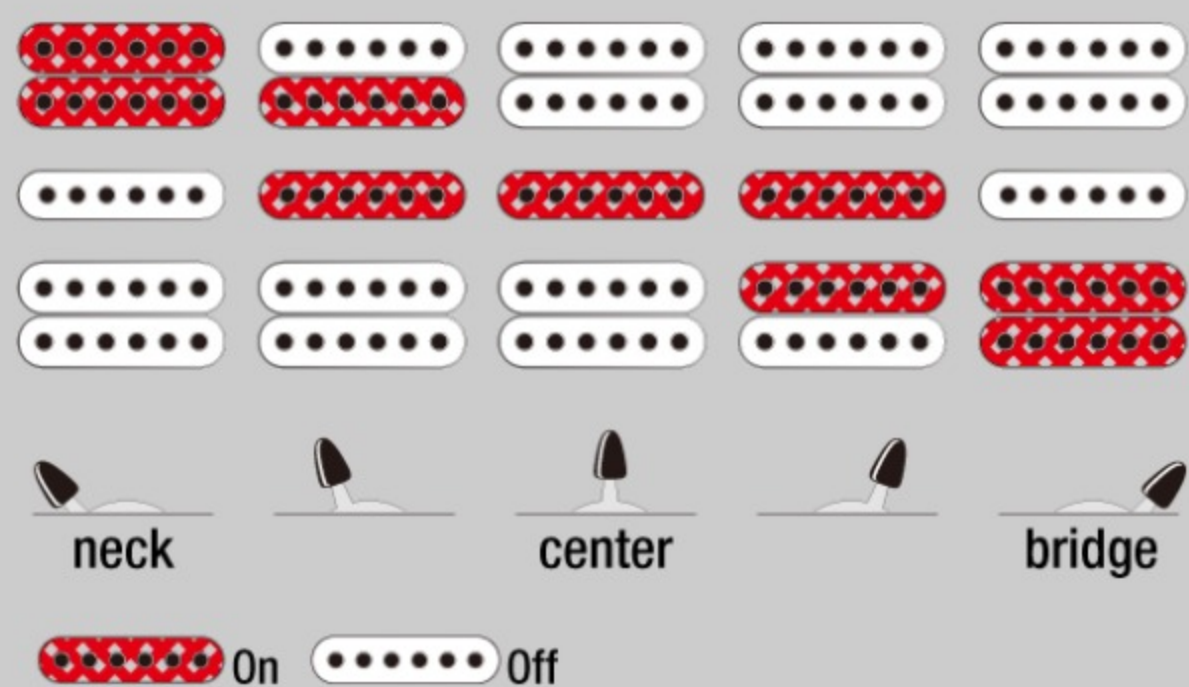

JIVAJR

COLOR VARIATION :

DSE : Deep Sea Blonde

SHARE :  

ARTIST DETAIL >

SPEC

SPECS

neck type	Wizard III / Maple neck
top/back/body	Quilted Maple top / Meranti body
fretboard	Ebony fretboard / Beaten Path inlay
fret	Jumbo frets
number of frets	24
bridge	Edge-Zero II bridge
string space	10.8mm
neck pickup	Quantum (H) neck pickup (Passive/Ceramic)
middle pickup	Quantum (S) middle pickup (Passive/Alnico)
bridge pickup	Quantum (H) bridge pickup (Passive/Ceramic)
factory tuning	1E,2B,3G,4D,5A,6E
strings	D'Addario® EXL120
string gauge	.009/.011/.016/.024/.032/.042
nut	Plastic nut
hardware color	Cosmo Black

NECK DIMENSIONS

Scale :	648mm
a : Width	43mm at NUT
b : Width	58mm at 24F
c : Thickness	19mm at 1F
d : Thickness	21mm at 12F
Radius :	400mmR

DESCRIPTION +

SWITCHING SYSTEM

DESCRIPTION

+

CONTROLS

DESCRIPTION

+

OTHER FEATURES

Luminescent side dots