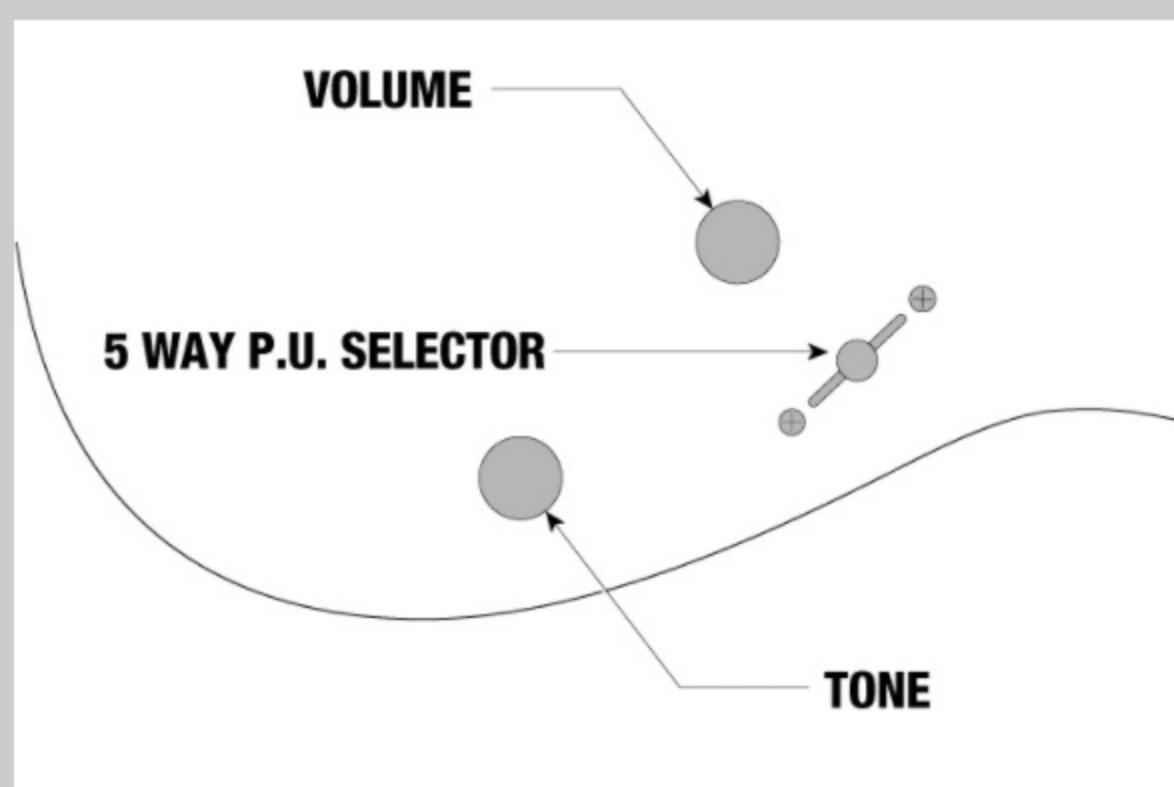

JIVAJR

COLOR VARIATION :

DSE : Deep Sea Blonde

SHARE :  

ARTIST DETAIL >

SPEC

SPECS

neck type	Wizard III / Maple neck
top/back/body	Quilted Maple top / Meranti body
fretboard	Ebony fretboard / Beaten Path inlay
fret	Jumbo frets
number of frets	24
bridge	Edge-Zero II bridge
string space	10.8mm
neck pickup	Quantum (H) neck pickup (Passive/Ceramic)
middle pickup	Quantum (S) middle pickup (Passive/Alnico)
bridge pickup	Quantum (H) bridge pickup (Passive/Ceramic)
factory tuning	1E,2B,3G,4D,5A,6E
strings	D'Addario® EXL120
string gauge	.009/.011/.016/.024/.032/.042
nut	Plastic nut
hardware color	Cosmo Black

NECK DIMENSIONS

Scale :	648mm
a : Width	43mm at NUT
b : Width	58mm at 24F
c : Thickness	19mm at 1F
d : Thickness	21mm at 12F
Radius :	400mmR

DESCRIPTION +

SWITCHING SYSTEM

DESCRIPTION

+

CONTROLS

DESCRIPTION

+

OTHER FEATURES

Luminescent side dots