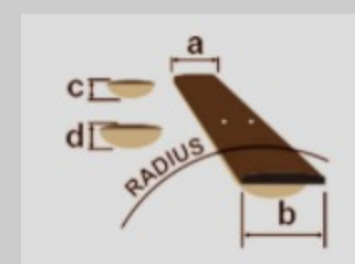

JIVAJR

COLOR VARIATION :

DSE : Deep Sea Blonde

SHARE :  

ARTIST DETAIL >

SPEC

SPECS

neck type	Wizard III / Maple neck
top/back/body	Quilted Maple top / Meranti body
fretboard	Ebony fretboard / Beaten Path inlay
fret	Jumbo frets
number of frets	24
bridge	Edge-Zero II bridge
string space	10.8mm
neck pickup	Quantum (H) neck pickup (Passive/Ceramic)
middle pickup	Quantum (S) middle pickup (Passive/Alnico)
bridge pickup	Quantum (H) bridge pickup (Passive/Ceramic)
factory tuning	1E,2B,3G,4D,5A,6E
strings	D'Addario® EXL120
string gauge	.009/.011/.016/.024/.032/.042
nut	Plastic nut
hardware color	Cosmo Black

NECK DIMENSIONS

Scale :	648mm
a : Width	43mm at NUT
b : Width	58mm at 24F
c : Thickness	19mm at 1F
d : Thickness	21mm at 12F
Radius :	400mmR

DESCRIPTION +

SWITCHING SYSTEM

DESCRIPTION

+

CONTROLS

DESCRIPTION

+

OTHER FEATURES

Luminescent side dots