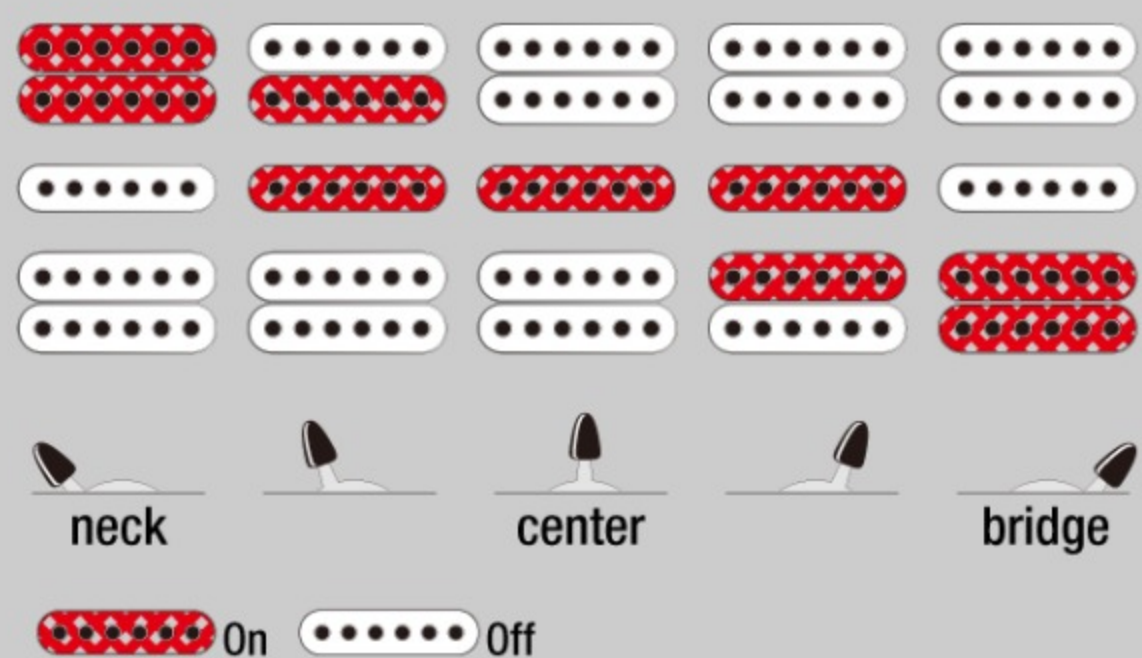

### SPECS

neck type	Wizard III / Maple neck
top/back/body	Quilted Maple top / Meranti body
fretboard	Ebony fretboard / Beaten Path inlay
fret	Jumbo frets
number of frets	24
bridge	Edge-Zero II bridge
string space	10.8mm
neck pickup	Quantum (H) neck pickup (Passive/Ceramic)
middle pickup	Quantum (S) middle pickup (Passive/Alnico)
bridge pickup	Quantum (H) bridge pickup (Passive/Ceramic)
factory tuning	1E,2B,3G,4D,5A,6E
strings	D'Addario® EXL120
string gauge	.009/.011/.016/.024/.032/.042
nut	Locking nut
hardware color	Cosmo Black

### SWITCHING SYSTEM

DESCRIPTION

+