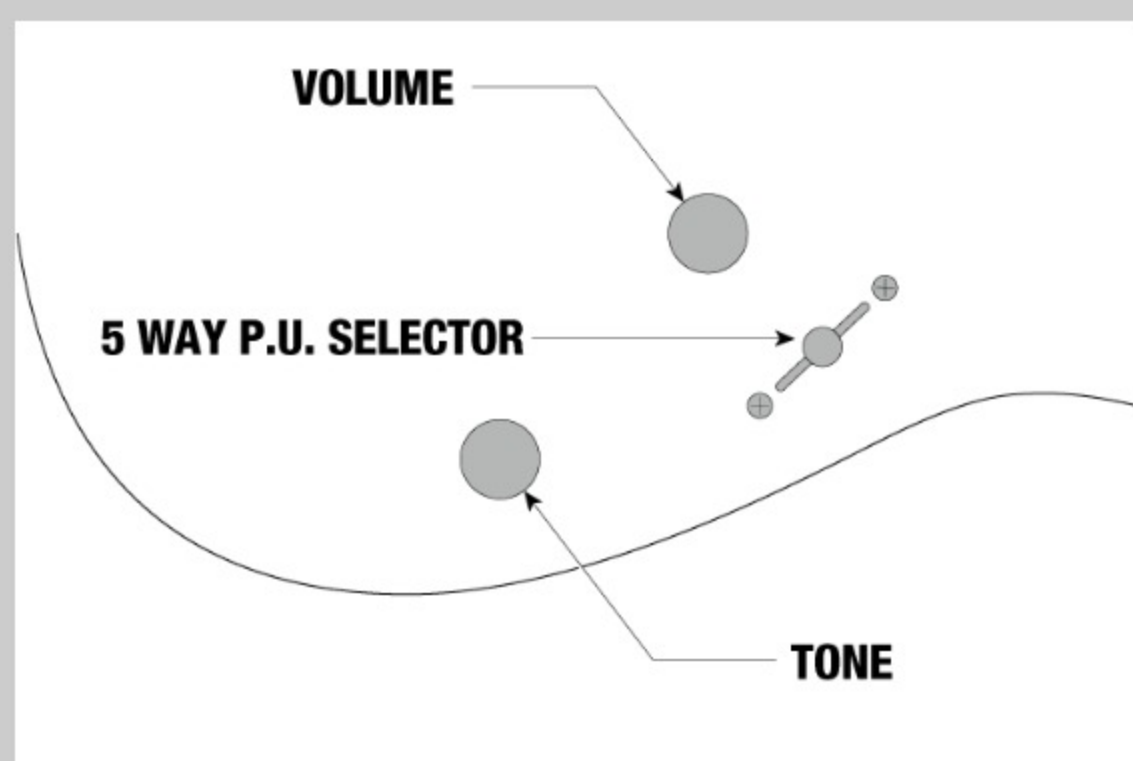

### NECK DIMENSIONS

Scale :	648mm/25.5"
a : Width	43mm at NUT
b : Width	58mm at 24F
c : Thickness	19mm at 1F
d : Thickness	21mm at 12F
Radius :	400mmR

DESCRIPTION +

### SWITCHING SYSTEM

DESCRIPTION

+

### CONTROLS

DESCRIPTION

+