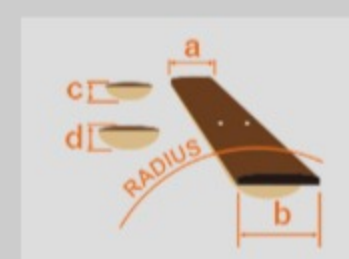

JIVAX

COLOR VARIATION :

SHARE :  

ARTIST DETAIL >

SPEC

SPEC

neck type	JIVA / 5pc Maple/Walnut neck w/KTS™ TITANIUM rods
top/back/body	Quilted Maple top / African Mahogany body
fretboard	Bound Ebony fretboard / Beaten Path inlay
fret	Jumbo frets / Prestige fret edge treatment
number of frets	24
bridge	Edge-Zero tremolo bridge w/ZPS3
string space	10.8mm
neck pickup	DiMarzio® Pandemonium™ (H) neck pickup (Passive/Ceramic)
middle pickup	DiMarzio® True Velvet™ (S) middle pickup (Passive/Alnico)
bridge pickup	DiMarzio® Pandemonium™ (H) bridge pickup (Passive/Ceramic)
factory tuning	1E,2B,3G,4D,5A,6E
strings	D'Addario® EXL120
string gauge	.009/.011/.016/.024/.032/.042
nut	Locking nut
hardware color	Cosmo black

NECK DIMENSIONS

Scale :	648mm/25.5"
a : Width	43mm at NUT
b : Width	58mm at 24F
c : Thickness	17mm at 1F
d : Thickness	19mm at 12F
Radius :	430mmR

SWITCHING SYSTEM

CONTROLS

OTHERS

- Hardshell case included
- Gotoh® machine heads
- Luminescent side dot inlay