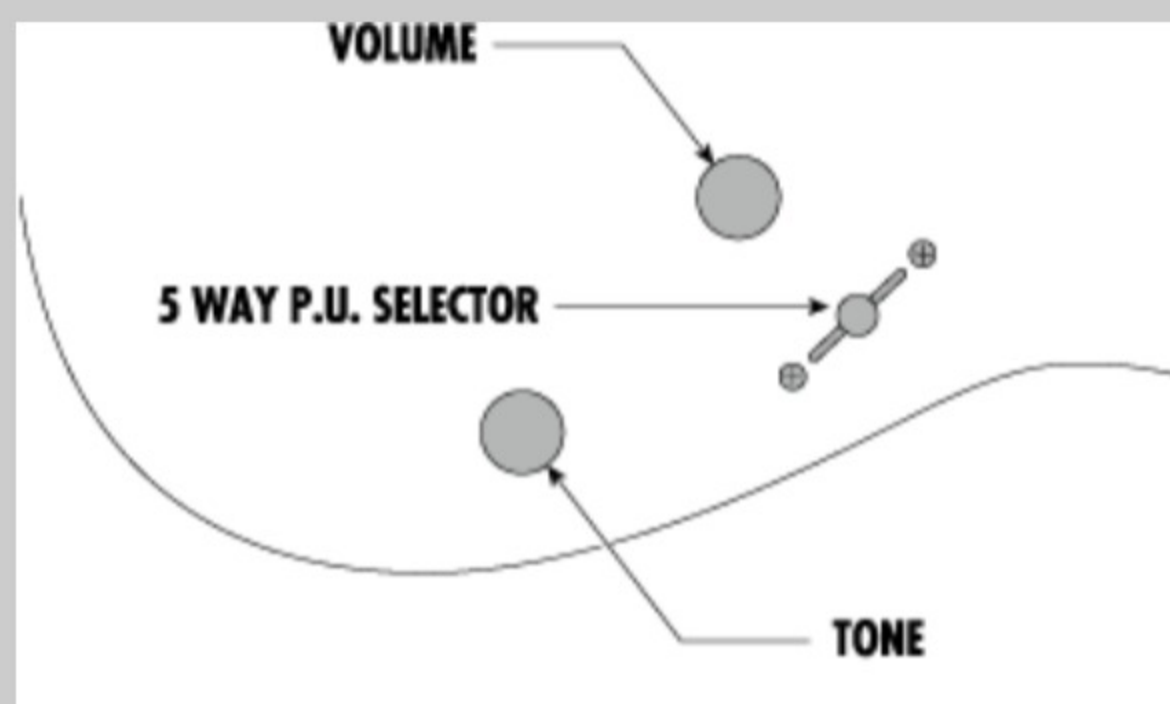

NECK DIMENSIONS

Scale :	648mm/25.5"
a : Width	43mm at NUT
b : Width	58mm at 24F
c : Thickness	17mm at 1F
d : Thickness	19mm at 12F
Radius :	430mmR

SWITCHING SYSTEM

CONTROLS

OTHERS

- Hardshell case included
- Gotoh® machine heads
- Luminescent side dot inlay