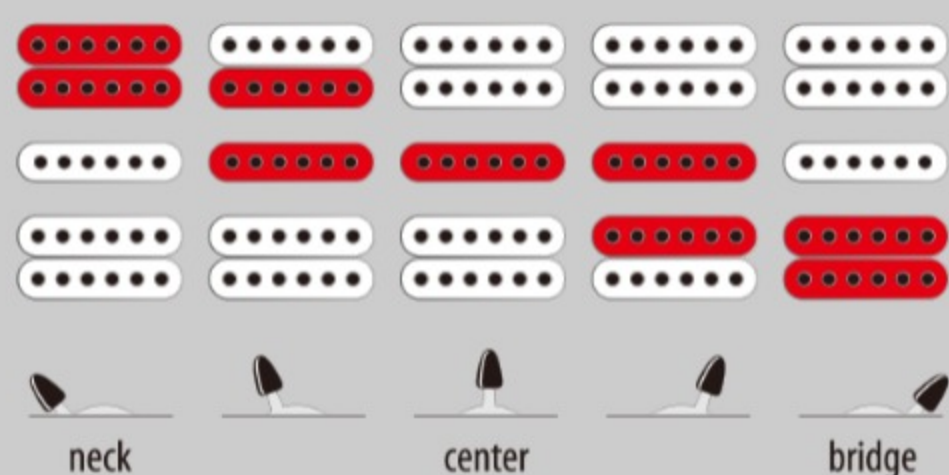

JIVAX

COLOR VARIATION :

SHARE :  

ARTIST DETAIL >

SPEC

SPEC

neck type	JIVA / 5pc Maple/Walnut neck w/KTS™ TITANIUM rods
top/back/body	Quilted Maple top / African Mahogany body
fretboard	Bound Ebony fretboard / Beaten Path inlay
fret	Jumbo frets / Prestige fret edge treatment
number of frets	24
bridge	Edge-Zero tremolo bridge w/ZPS3
string space	10.8mm
neck pickup	DiMarzio® Pandemonium™ (H) neck pickup (Passive/Ceramic)
middle pickup	DiMarzio® True Velvet™ (S) middle pickup (Passive/Alnico)
bridge pickup	DiMarzio® Pandemonium™ (H) bridge pickup (Passive/Ceramic)
factory tuning	1E,2B,3G,4D,5A,6E
strings	D'Addario® EXL120
string gauge	.009/.011/.016/.024/.032/.042
nut	Locking nut
hardware color	Cosmo black

NECK DIMENSIONS

Scale :	648mm/25.5"
a : Width	43mm at NUT
b : Width	58mm at 24F
c : Thickness	17mm at 1F
d : Thickness	19mm at 12F
Radius :	430mmR

SWITCHING SYSTEM

CONTROLS

OTHERS

- Hardshell case included
- Gotoh® machine heads
- Luminescent side dot inlay