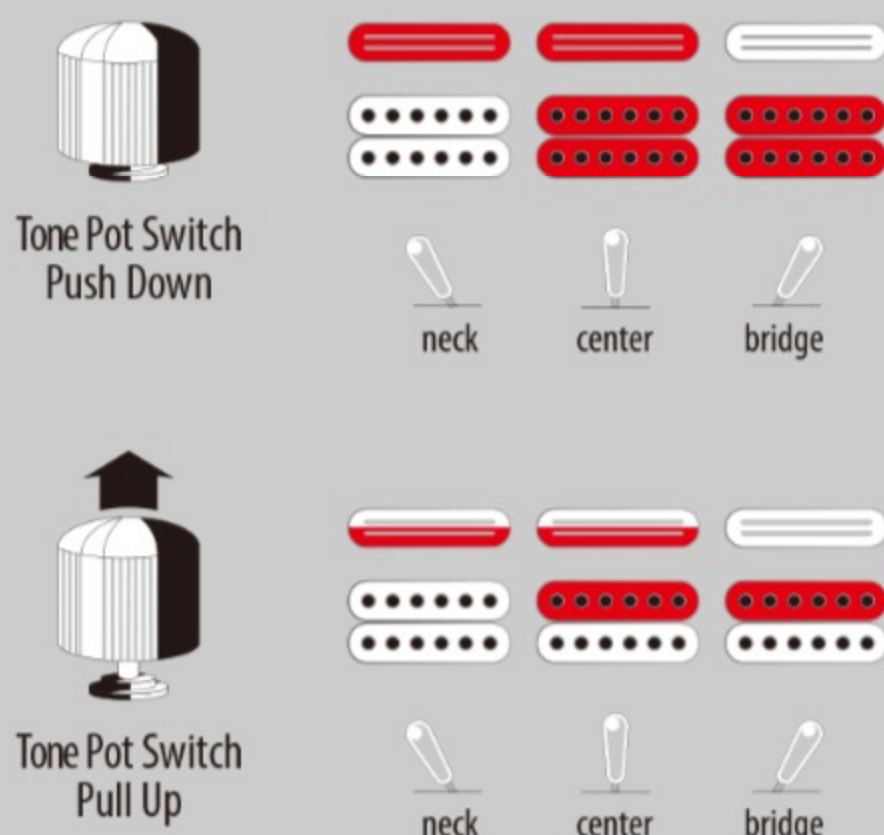

JS140M

SDL : Soda Blue

COLOR VARIATION :

SHARE :  

ARTIST DETAIL >

SPEC

SPEC

neck type	JS / Maple neck
top/back/body	Basswood body
fretboard	Maple fretboard / Black dot inlay
fret	Medium frets
number of frets	24
bridge	Edge-Zero II tremolo bridge
string space	10.8mm
neck pickup	Infinity RD (H) neck pickup (Passive/Ceramic)
bridge pickup	Quantum (H) bridge pickup (Passive/Alnico)
factory tuning	1E,2B,3G,4D,5A,6E
strings	D'Addario® EXL120
string gauge	.009/.011/.016/.024/.032/.042
hardware color	Chrome

NECK DIMENSIONS

Scale :	648mm/25.5"
a : Width	42mm at NUT
b : Width	56mm at 24F
c : Thickness	20mm at 1F
d : Thickness	22.3mm at 12F
Radius :	250mmR

SWITCHING SYSTEM

CONTROLS

OTHERS

Recommended Case M300C