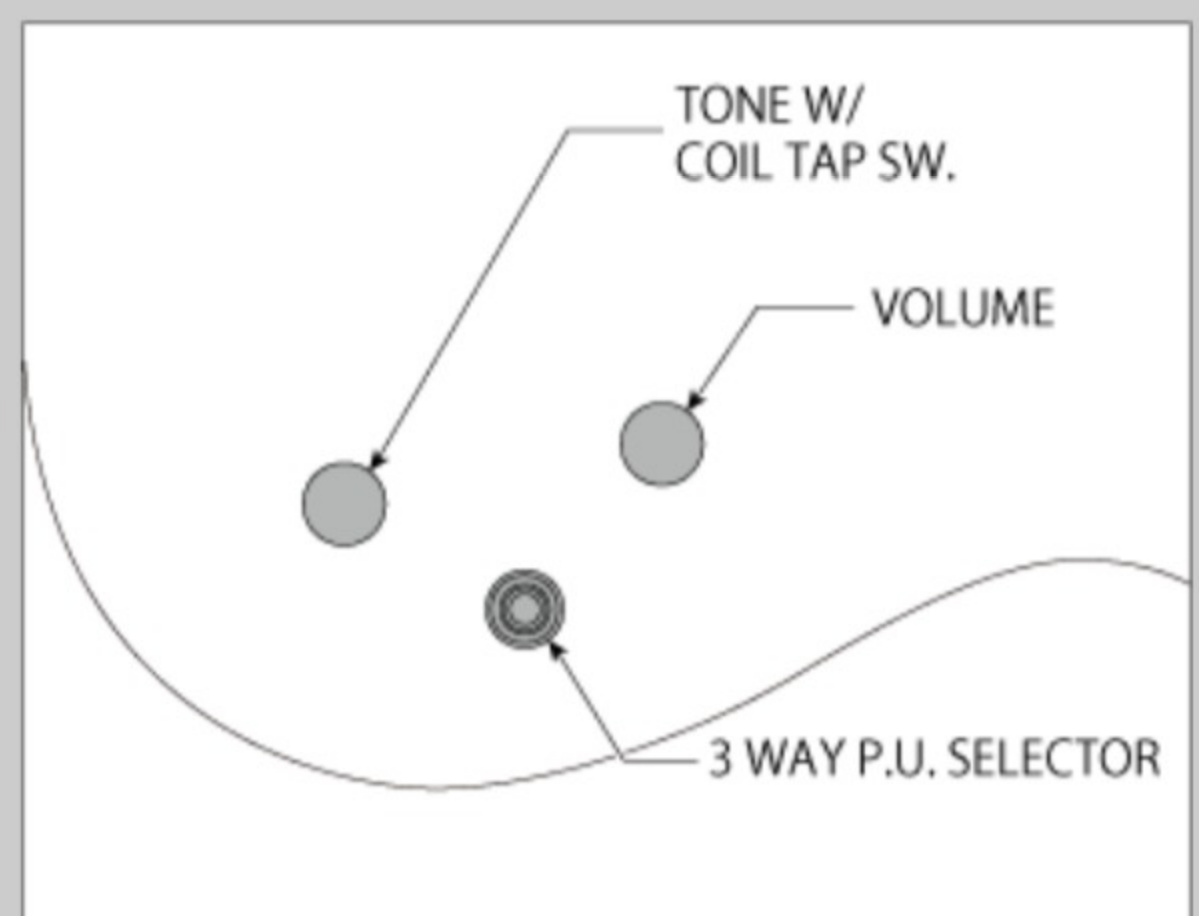

JS140M

SDL : Soda Blue

COLOR VARIATION :

SHARE :  

ARTIST DETAIL >

SPEC

SPEC

neck type	JS / Maple neck
top/back/body	Basswood body
fretboard	Maple fretboard / Black dot inlay
fret	Medium frets
number of frets	24
bridge	Edge-Zero II tremolo bridge
string space	10.8mm
neck pickup	Infinity RD (H) neck pickup (Passive/Ceramic)
bridge pickup	Quantum (H) bridge pickup (Passive/Alnico)
factory tuning	1E,2B,3G,4D,5A,6E
strings	D'Addario® EXL120
string gauge	.009/.011/.016/.024/.032/.042
hardware color	Chrome

NECK DIMENSIONS

Scale :	648mm/25.5"
a : Width	42mm at NUT
b : Width	56mm at 24F
c : Thickness	20mm at 1F
d : Thickness	22.3mm at 12F
Radius :	250mmR

SWITCHING SYSTEM

CONTROLS

OTHERS

Recommended Case M300C