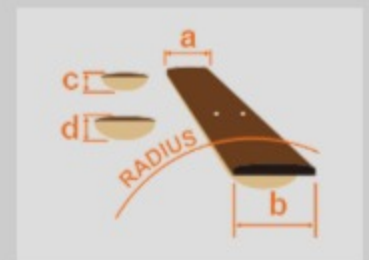

JS140M

SDL : Soda Blue

COLOR VARIATION :

SHARE :  

ARTIST DETAIL >

SPEC

SPEC

neck type	JS / Maple neck
top/back/body	Basswood body
fretboard	Maple fretboard / Black dot inlay
fret	Medium frets
number of frets	24
bridge	Edge-Zero II tremolo bridge
string space	10.8mm
neck pickup	Infinity RD (H) neck pickup (Passive/Ceramic)
bridge pickup	Quantum (H) bridge pickup (Passive/Alnico)
factory tuning	1E,2B,3G,4D,5A,6E
strings	D'Addario® EXL120
string gauge	.009/.011/.016/.024/.032/.042
hardware color	Chrome

NECK DIMENSIONS

Scale :	648mm/25.5"
a : Width	42mm at NUT
b : Width	56mm at 24F
c : Thickness	20mm at 1F
d : Thickness	22.3mm at 12F
Radius :	250mmR

SWITCHING SYSTEM

CONTROLS

OTHERS

Recommended Case M300C