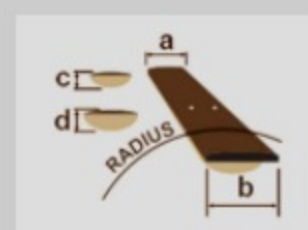

# JS140M

COLOR VARIATION :

SDL : Soda Blue

SHARE :

ARTIST DETAIL >

### SPECS

neck type	JS / Maple neck
top/back/body	Basswood body
fretboard	Maple fretboard / Black dot inlay
fret	Medium frets
number of frets	24
bridge	Edge-Zero II bridge
string space	10.8mm
neck pickup	Infinity RD (H) neck pickup (Passive/Ceramic)
bridge pickup	Quantum (H) bridge pickup (Passive/Ceramic)
factory tuning	1E,2B,3G,4D,5A,6E
string gauge	.009/.011/.016/.024/.032/.042
hardware color	Chrome

### NECK DIMENSIONS

Scale :	648mm
a : Width	42mm at NUT
b : Width	56mm at 24F
c : Thickness	20mm at 1F
d : Thickness	22.3mm at 12F
Radius :	240mmR

DESCRIPTION +