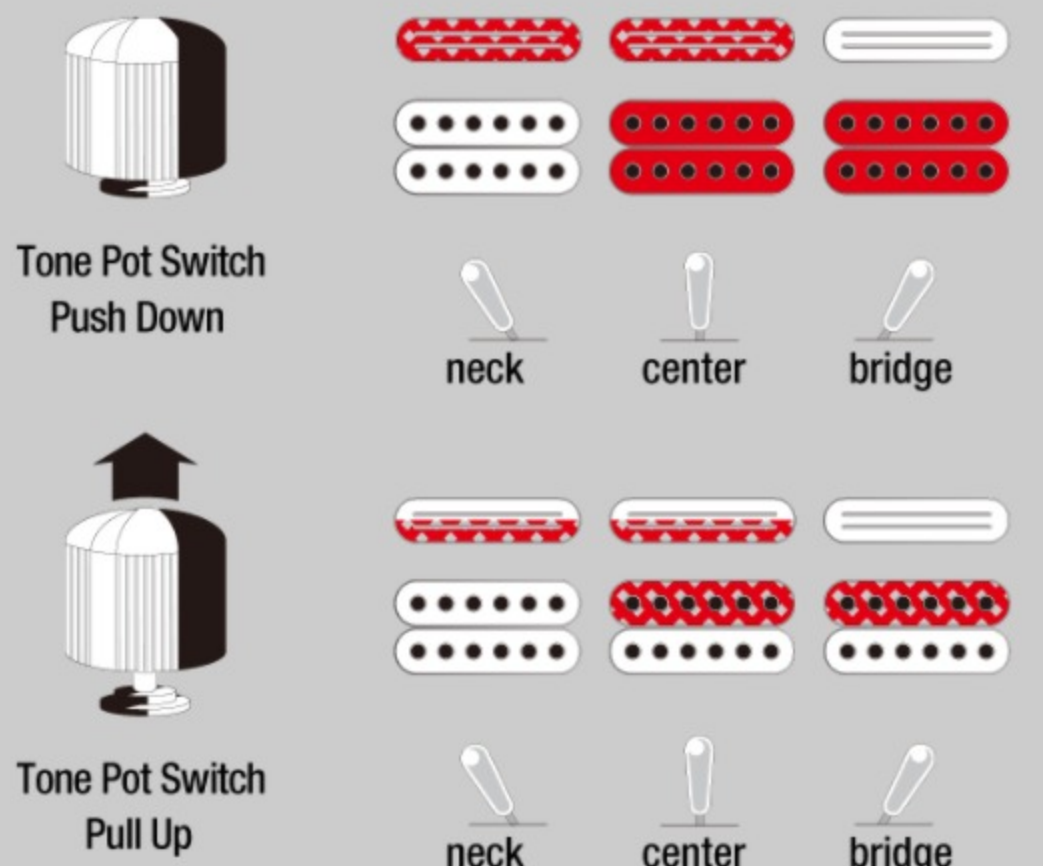

## SPEC

### SPECS

neck type	JS / Maple neck
top/back/body	Basswood body
fretboard	Maple fretboard / Black dot inlay
fret	Medium frets
number of frets	24
bridge	Edge-Zero II bridge
string space	10.8mm
neck pickup	Infinity RD (H) neck pickup (Passive/Ceramic)
bridge pickup	Quantum (H) bridge pickup (Passive/Ceramic)
factory tuning	1E,2B,3G,4D,5A,6E
string gauge	.009/.011/.016/.024/.032/.042
hardware color	Chrome

### SWITCHING SYSTEM

DESCRIPTION +