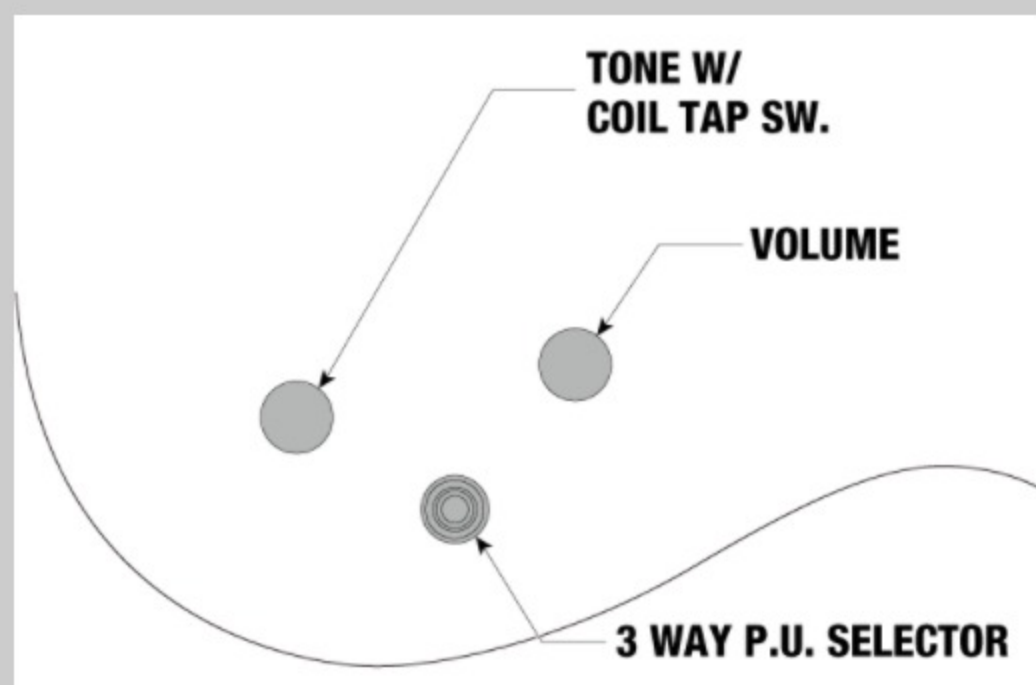

CONTROLS

DESCRIPTION +

OTHER FEATURES

Recommended Case	M300C
Recommended Bag	IGB540-BK
Coil-tap switch on tone control