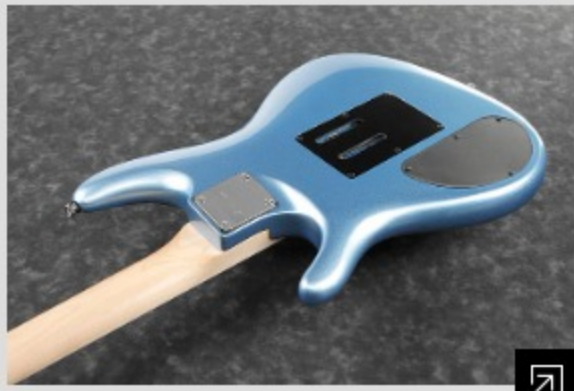

JS140M

COLOR VARIATION : 
SDL : Soda Blue

SHARE :  

ARTIST DETAIL >

SPEC

SPECS

neck type	JS / Maple neck
top/back/body	American Basswood body
fretboard	Maple fretboard / Black dot inlay
fret	Medium frets
number of frets	24
bridge	Edge-Zero II bridge
string space	10.8mm
neck pickup	Infinity RD (H) neck pickup (Passive/Ceramic)
bridge pickup	Quantum (H) bridge pickup (Passive/Ceramic)
factory tuning	1E,2B,3G,4D,5A,6E
strings	D'Addario® EXL120
string gauge	.009/.011/.016/.024/.032/.042
nut	Locking nut
hardware color	Chrome

NECK DIMENSIONS

Scale :	648mm/25.5"
a : Width	42mm at NUT
b : Width	57mm at 24F
c : Thickness	20mm at 1F
d : Thickness	22.3mm at 12F
Radius :	250mmR

DESCRIPTION +

SWITCHING SYSTEM

Tone Pot Switch
Push Down

neck center bridge

Tone Pot Switch
Pull Up

neck center bridge

DESCRIPTION

On

On

Off

Off

+

CONTROLS

DESCRIPTION +

OTHER FEATURES

Recommended Case	M300C
Recommended Bag	IGB540-BK
Coil-tap switch on tone control (push/pull)	