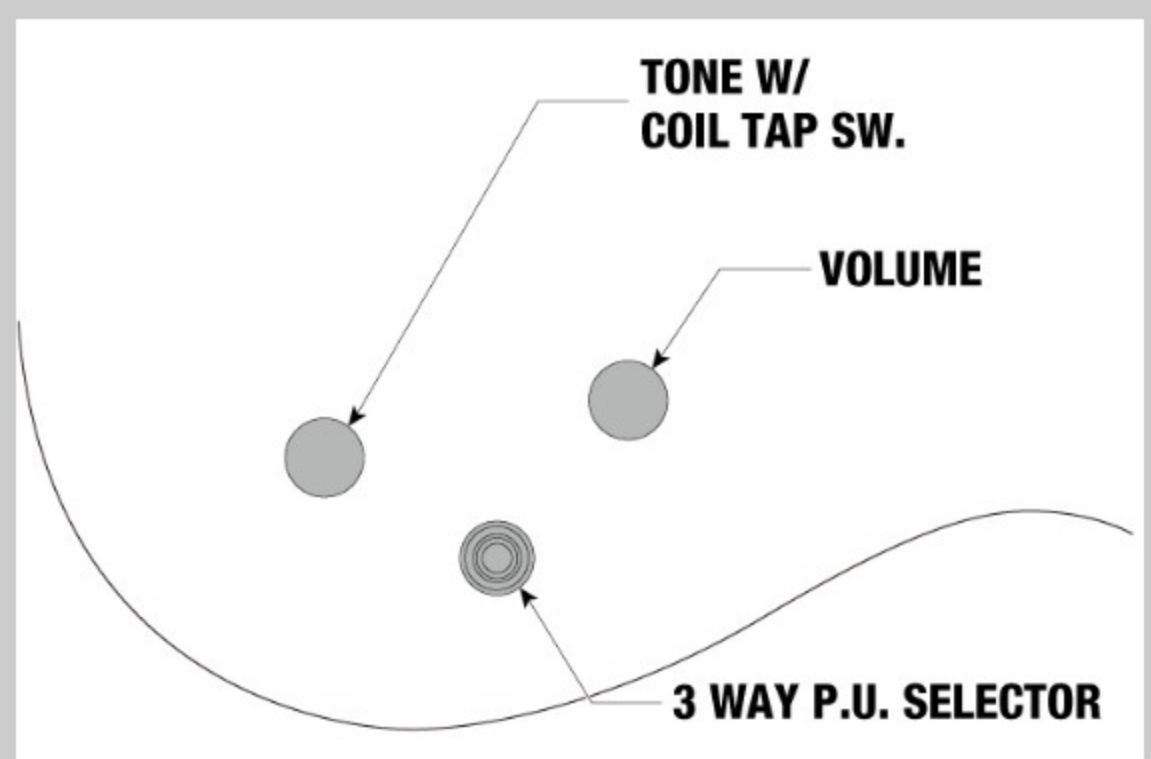

NECK DIMENSIONS

Scale :	648mm/25.5"
a : Width	42mm at NUT
b : Width	57mm at 24F
c : Thickness	20mm at 1F
d : Thickness	22.3mm at 12F
Radius :	250mmR

DESCRIPTION +

SWITCHING SYSTEM

Tone Pot Switch
Push Down

neck center bridge

Tone Pot Switch
Pull Up

neck center bridge

DESCRIPTION

On

On

Off

Off

+

CONTROLS

DESCRIPTION +

OTHER FEATURES

Recommended Case	M300C
Recommended Bag	IGB540-BK
Coil-tap switch on tone control (push/pull)	