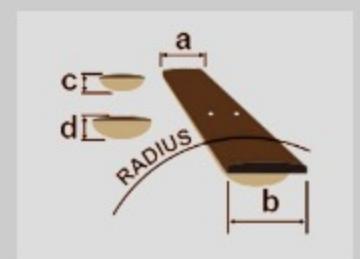

JS140M

COLOR VARIATION : 
SDL : Soda Blue

SHARE :  

ARTIST DETAIL >

SPEC

SPECS

neck type	JS / Maple neck
top/back/body	American Basswood body
fretboard	Maple fretboard / Black dot inlay
fret	Medium frets
number of frets	24
bridge	Edge-Zero II bridge
string space	10.8mm
neck pickup	Infinity RD (H) neck pickup (Passive/Ceramic)
bridge pickup	Quantum (H) bridge pickup (Passive/Ceramic)
factory tuning	1E,2B,3G,4D,5A,6E
strings	D'Addario® EXL120
string gauge	.009/.011/.016/.024/.032/.042
nut	Locking nut
hardware color	Chrome

NECK DIMENSIONS

Scale :	648mm/25.5"
a : Width	42mm at NUT
b : Width	57mm at 24F
c : Thickness	20mm at 1F
d : Thickness	22.3mm at 12F
Radius :	250mmR

DESCRIPTION +

SWITCHING SYSTEM

Tone Pot Switch
Push Down

neck center bridge

Tone Pot Switch
Pull Up

neck center bridge

DESCRIPTION

On

On

Off

Off