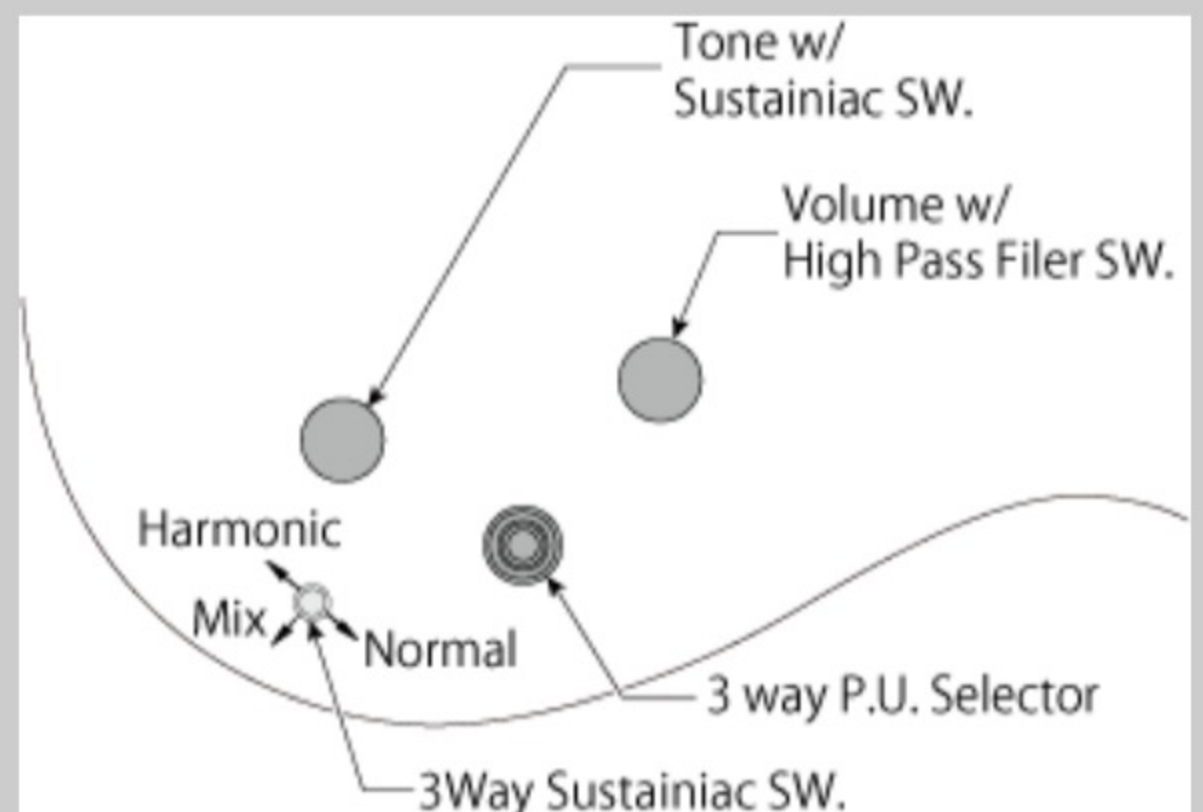

JS240PS

CA : Candy Apple

COLOR VARIATION :

SHARE :  

ARTIST DETAIL >

SPEC

SPEC

neck type	JS / 3pc Maple/Purpleheart neck w/KTS™ TITANIUM rods
top/back/body	American Basswood body
fretboard	Panga Panga fretboard / White dot inlay
fret	Medium frets / Premium fret edge treatment
number of frets	24
bridge	Edge tremolo bridge
string space	10.8mm
neck pickup	SUSTAINIAC® Driver (S) neck pickup (Passive/Ceramic)
bridge pickup	DiMarzio® Satchur8™ (H) bridge pickup (Passive/Alnico)
factory tuning	1E,2B,3G,4D,5A,6E
strings	D'Addario® EXL120
string gauge	.009/.011/.016/.024/.032/.042
hardware color	Chrome

NECK DIMENSIONS

Scale :	648mm/25.5"
a : Width	42mm at NUT
b : Width	56mm at 24F
c : Thickness	20mm at 1F
d : Thickness	22.3mm at 12F
Radius :	250mmR

SWITCHING SYSTEM

CONTROLS

OTHERS

Recommended Case
M300C
SUSTAINIAC® Stealth PRO preamp