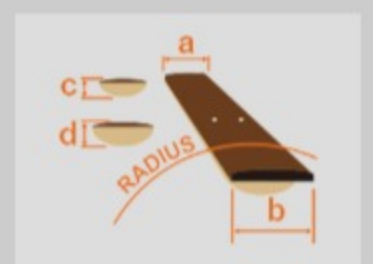

JS240PS

CA : Candy Apple

COLOR VARIATION :

SHARE :  

ARTIST DETAIL >

SPEC

SPEC

neck type	JS / 3pc Maple/Purpleheart neck w/KTS™ TITANIUM rods
top/back/body	American Basswood body
fretboard	Panga Panga fretboard / White dot inlay
fret	Medium frets / Premium fret edge treatment
number of frets	24
bridge	Edge tremolo bridge
string space	10.8mm
neck pickup	SUSTAINIAC® Driver (S) neck pickup (Passive/Ceramic)
bridge pickup	DiMarzio® Satchur8™ (H) bridge pickup (Passive/Alnico)
factory tuning	1E,2B,3G,4D,5A,6E
strings	D'Addario® EXL120
string gauge	.009/.011/.016/.024/.032/.042
hardware color	Chrome

NECK DIMENSIONS

Scale :	648mm/25.5"
a : Width	42mm at NUT
b : Width	56mm at 24F
c : Thickness	20mm at 1F
d : Thickness	22.3mm at 12F
Radius :	250mmR

SWITCHING SYSTEM

CONTROLS

OTHERS

Recommended Case
M300C
SUSTAINIAC® Stealth PRO preamp