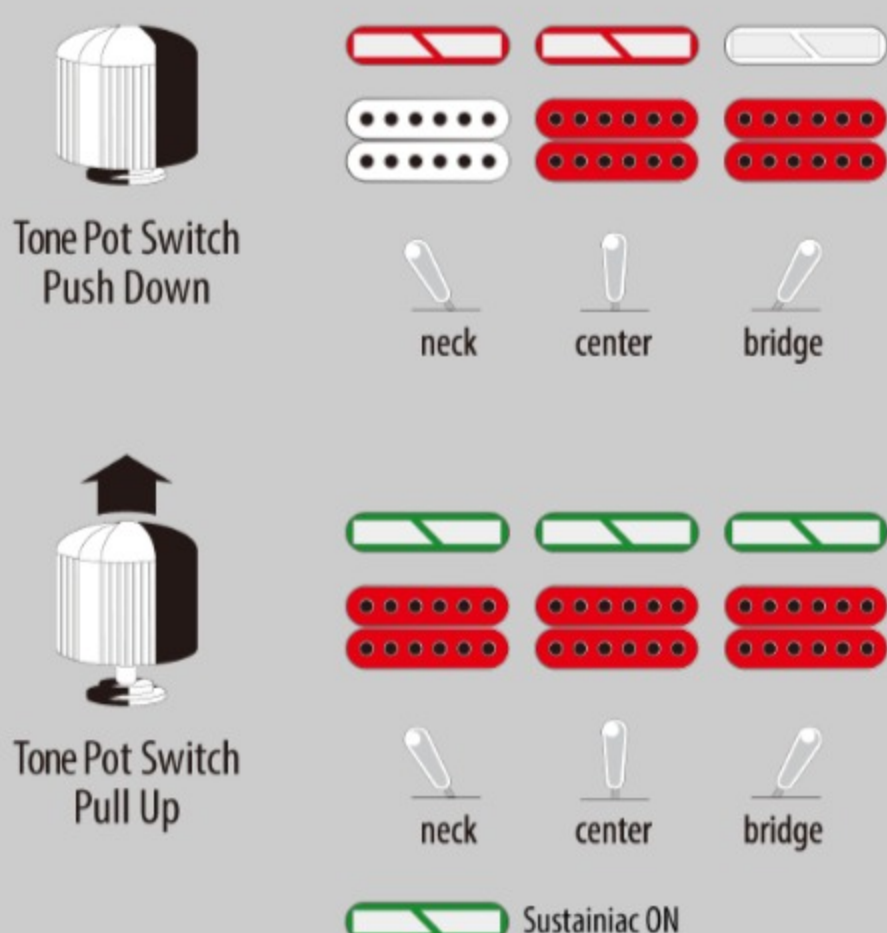

JS240PS

CA : Candy Apple

COLOR VARIATION :

SHARE :  

ARTIST DETAIL >

SPEC

SPEC

neck type	JS / 3pc Maple/Purpleheart neck w/KTS™ TITANIUM rods
top/back/body	American Basswood body
fretboard	Panga Panga fretboard / White dot inlay
fret	Medium frets / Premium fret edge treatment
number of frets	24
bridge	Edge tremolo bridge
string space	10.8mm
neck pickup	SUSTAINIAC® Driver (S) neck pickup (Passive/Ceramic)
bridge pickup	DiMarzio® Satchur8™ (H) bridge pickup (Passive/Alnico)
factory tuning	1E,2B,3G,4D,5A,6E
strings	D'Addario® EXL120
string gauge	.009/.011/.016/.024/.032/.042
hardware color	Chrome

NECK DIMENSIONS

Scale :	648mm/25.5"
a : Width	42mm at NUT
b : Width	56mm at 24F
c : Thickness	20mm at 1F
d : Thickness	22.3mm at 12F
Radius :	250mmR

SWITCHING SYSTEM

CONTROLS

OTHERS

Recommended Case
M300C
SUSTAINIAC® Stealth PRO preamp