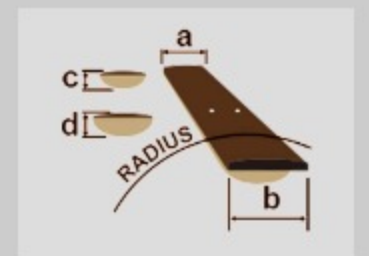

NECK DIMENSIONS

Scale :	648mm/25.5"
a : Width	42mm at NUT
b : Width	56mm at 24F
c : Thickness	20mm at 1F
d : Thickness	22.3mm at 12F
Radius :	250mmR

DESCRIPTION +