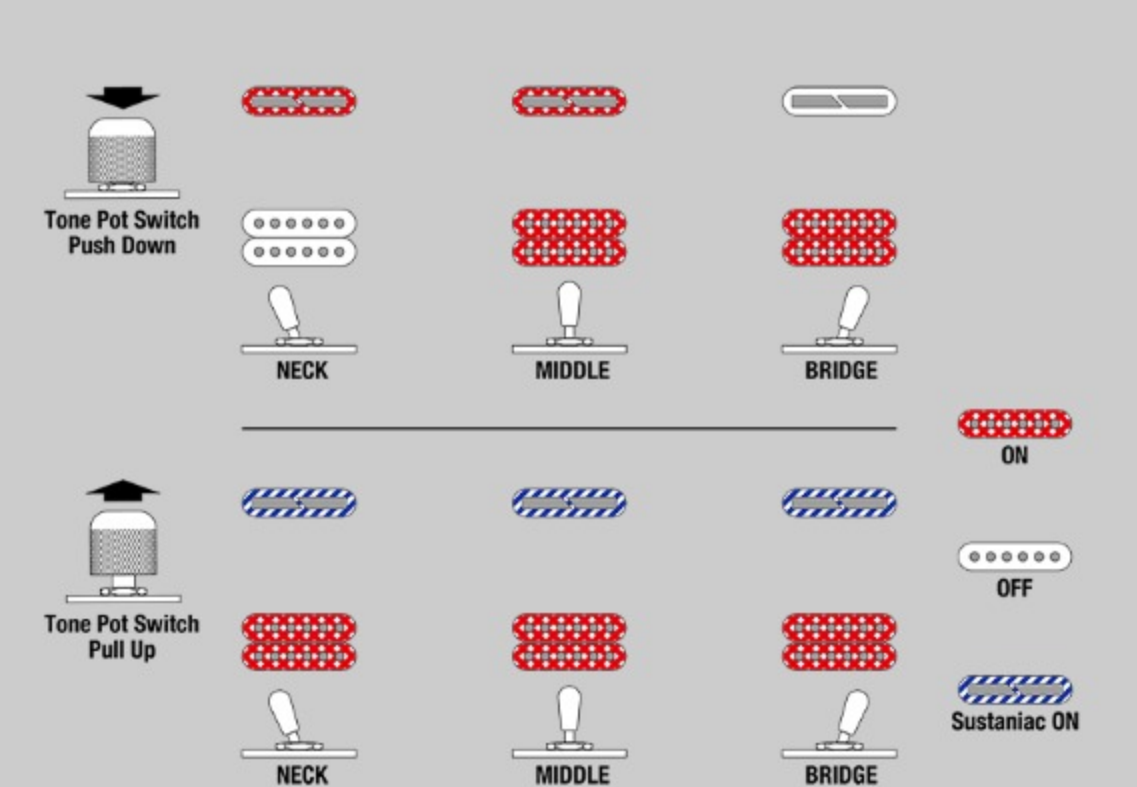

## SPEC

### SPECS

neck type	JS / 3pc Maple/Bubinga neck w/KTS™ TITANIUM rods
top/back/body	American Basswood body
fretboard	Rosewood fretboard / White dot inlay
fret	Medium frets / Premium fret edge treatment
number of frets	24
bridge	Edge bridge
string space	10.8mm
neck pickup	SUSTAINIAC® Driver (S) neck pickup
bridge pickup	DiMarzio® The Satchur8™ (H) bridge pickup (Passive/Alnico)
factory tuning	1E,2B,3G,4D,5A,6E
strings	D'Addario® EXL120
string gauge	.009/.011/.016/.024/.032/.042
nut	Locking nut
hardware color	Chrome

### SWITCHING SYSTEM

DESCRIPTION +