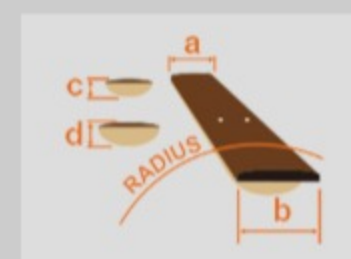

JS24P 04

CA : Candy Apple

COLOR VARIATION :

SHARE :  

ARTIST DETAIL >

SPEC

SPEC

neck type	JS / 3pc Maple/Purpleheart neck w/KTS™ TITANIUM rods
top/back/body	American Basswood body
fretboard	Bound Panga Panga fretboard / White dot inlay
fret	Medium frets / Premium fret edge treatment
number of frets	24
bridge	Edge tremolo bridge
string space	10.8mm
neck pickup	DiMarzio® The Chopper™ (H) neck pickup (Passive/Ceramic)
bridge pickup	DiMarzio® Mo' Joe™ (H) bridge pickup (Passive/Alnico)
factory tuning	1E,2B,3G,4D,5A,6E
strings	D'Addario® EXL120
string gauge	.009/.011/.016/.024/.032/.042
hardware color	Chrome

NECK DIMENSIONS

Scale :	648mm/25.5"
a : Width	42mm at NUT
b : Width	56mm at 24F
c : Thickness	20mm at 1F
d : Thickness	22.3mm at 12F
Radius :	250mmR

SWITCHING SYSTEM

CONTROLS

OTHERS

Recommended M300C

Case

High-Pass filter on volume control

Coil-tap switch on tone control (Push/Pull)

Gig bag included