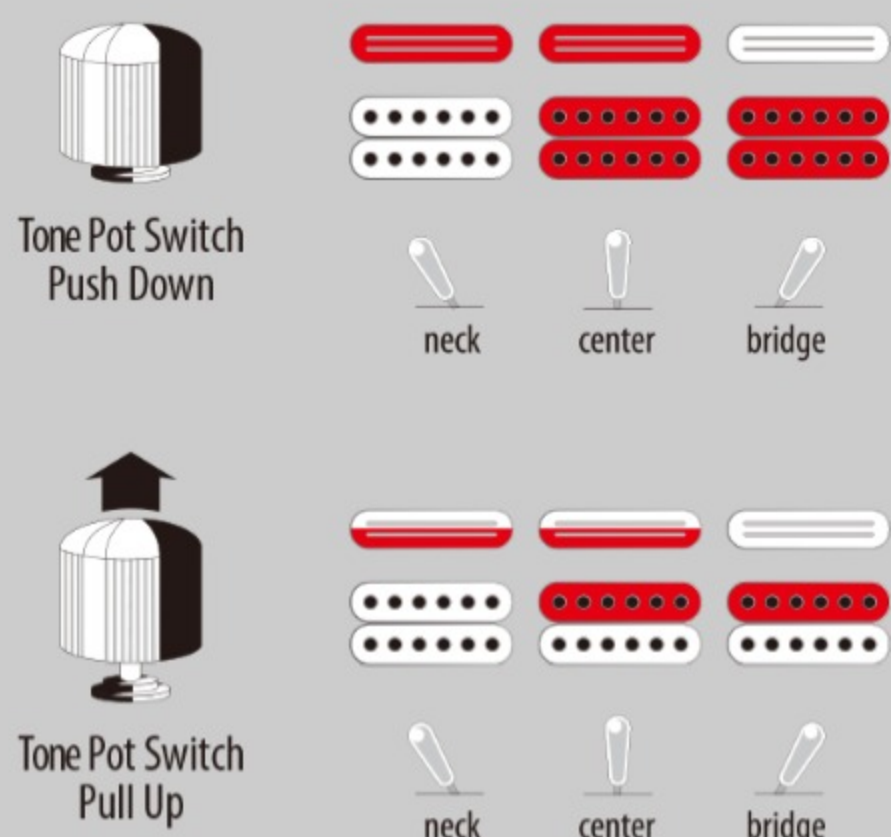

JS24P 04

CA : Candy Apple

COLOR VARIATION :

SHARE :  

ARTIST DETAIL >

SPEC

SPEC

neck type	JS / 3pc Maple/Purpleheart neck w/KTS™ TITANIUM rods
top/back/body	American Basswood body
fretboard	Bound Panga Panga fretboard / White dot inlay
fret	Medium frets / Premium fret edge treatment
number of frets	24
bridge	Edge tremolo bridge
string space	10.8mm
neck pickup	DiMarzio® The Chopper™ (H) neck pickup (Passive/Ceramic)
bridge pickup	DiMarzio® Mo' Joe™ (H) bridge pickup (Passive/Alnico)
factory tuning	1E,2B,3G,4D,5A,6E
strings	D'Addario® EXL120
string gauge	.009/.011/.016/.024/.032/.042
hardware color	Chrome

NECK DIMENSIONS

Scale :	648mm/25.5"
a : Width	42mm at NUT
b : Width	56mm at 24F
c : Thickness	20mm at 1F
d : Thickness	22.3mm at 12F
Radius :	250mmR

SWITCHING SYSTEM

CONTROLS

OTHERS

Recommended M300C

Case

High-Pass filter on volume control

Coil-tap switch on tone control (Push/Pull)

Gig bag included