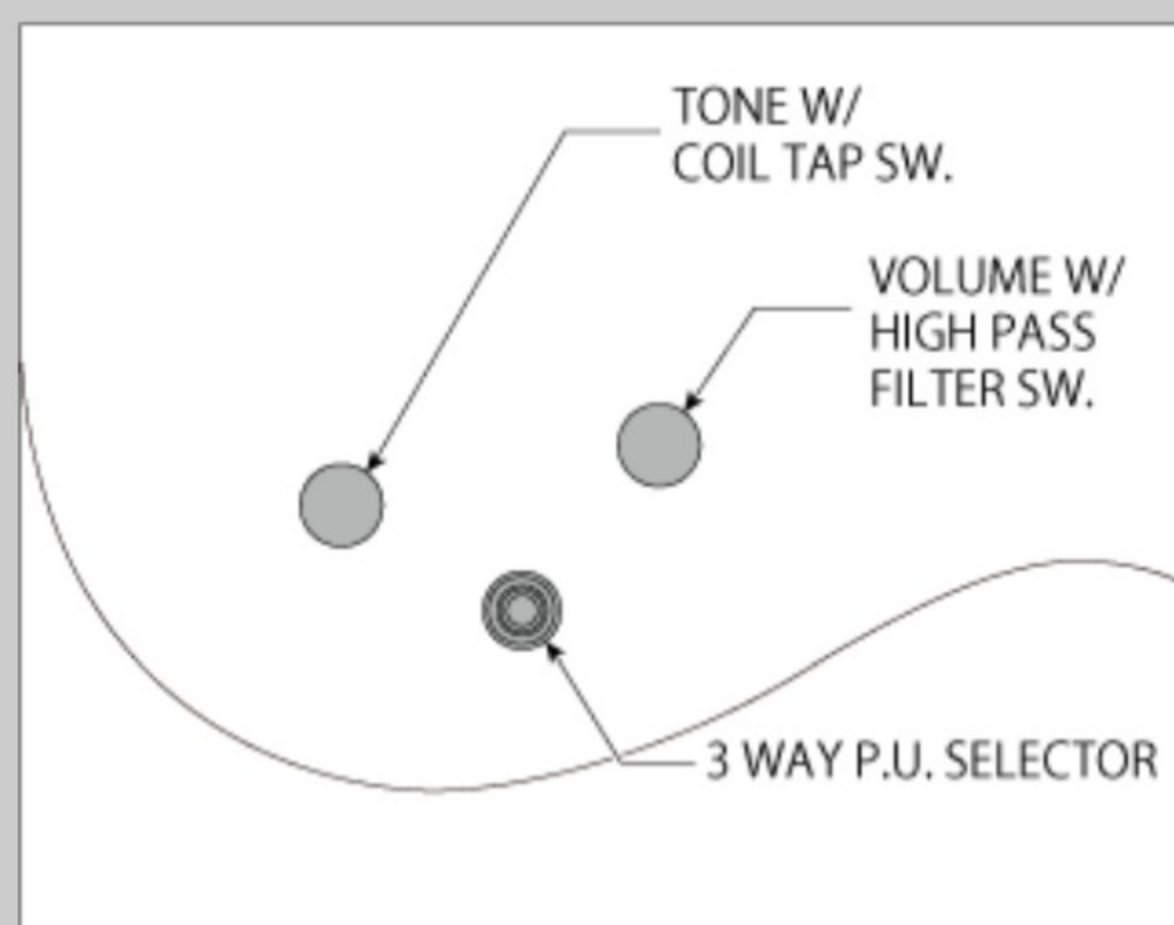

JS24P 04

CA : Candy Apple

COLOR VARIATION :

SHARE :  

ARTIST DETAIL >

SPEC

SPEC

neck type	JS / 3pc Maple/Purpleheart neck w/KTS™ TITANIUM rods
top/back/body	American Basswood body
fretboard	Bound Panga Panga fretboard / White dot inlay
fret	Medium frets / Premium fret edge treatment
number of frets	24
bridge	Edge tremolo bridge
string space	10.8mm
neck pickup	DiMarzio® The Chopper™ (H) neck pickup (Passive/Ceramic)
bridge pickup	DiMarzio® Mo' Joe™ (H) bridge pickup (Passive/Alnico)
factory tuning	1E,2B,3G,4D,5A,6E
strings	D'Addario® EXL120
string gauge	.009/.011/.016/.024/.032/.042
hardware color	Chrome

NECK DIMENSIONS

Scale :	648mm/25.5"
a : Width	42mm at NUT
b : Width	56mm at 24F
c : Thickness	20mm at 1F
d : Thickness	22.3mm at 12F
Radius :	250mmR

SWITCHING SYSTEM

CONTROLS

OTHERS

Recommended M300C

Case

High-Pass filter on volume control

Coil-tap switch on tone control (Push/Pull)

Gig bag included