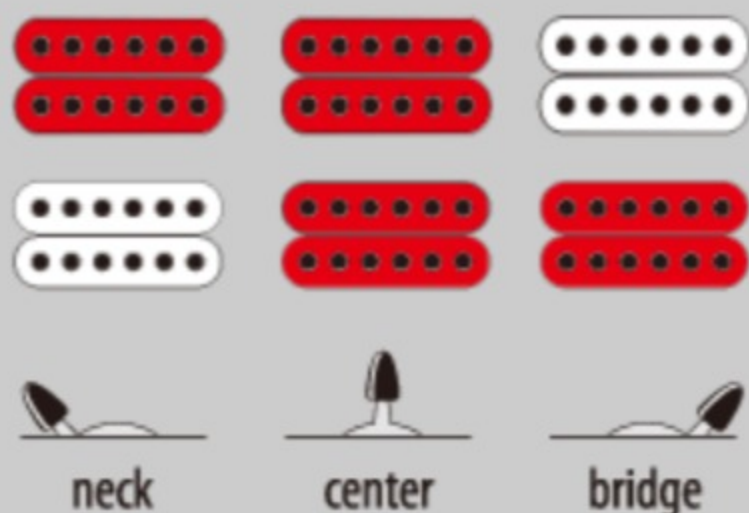

### SPEC

neck type	K7 / 5pc Maple/Wenge neck
top/back/body	Flamed Maple top / African Mahogany body
fretboard	Bound Ebony fretboard / K7 inlay on 12th fret
fret	Jumbo frets / Prestige fret edge treatment
number of frets	24
bridge	Lo-Pro Edge 7 tremolo bridge
string space	10.8mm
neck pickup	DiMarzio® PAF® 7 (H) neck pickup (Passive/Ceramic)
bridge pickup	DiMarzio® PAF® 7 (H) bridge pickup (Passive/Ceramic)
factory tuning	1D,2A,3F,4C,5G,6D,7A
strings	Dean Markley
string gauge	.010/.013/.017/.030/.042/.052/.060
nut	Locking nut
hardware color	Gold

### SWITCHING SYSTEM