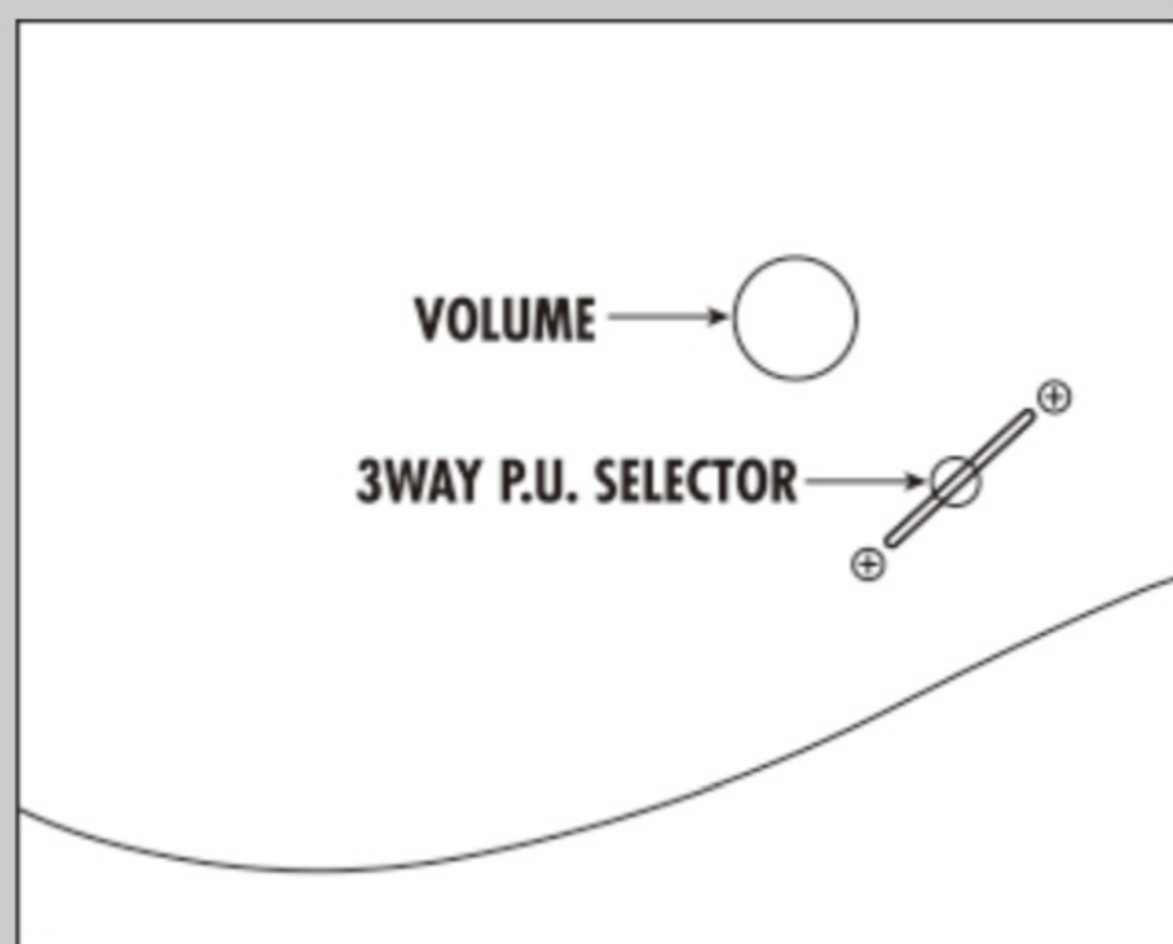

CONTROLS

OTHERS

Hardshell case included

Gotoh® machine heads