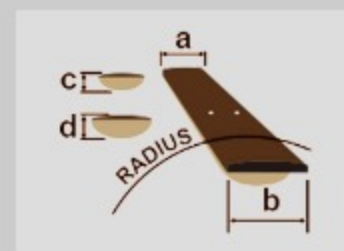

# KIKO100

MADE IN JAPAN

COLOR VARIATION :

TRR : Transparent Ruby Red

SHARE :  

ARTIST DETAIL >

### SPECS

neck type	KIKO / 5pc Maple/Walnut neck
top/back/body	Flamed Maple top / Alder body
fretboard	Rosewood fretboard / KIKO special inlay
fret	Jumbo frets / Prestige fret edge treatment
number of frets	24
bridge	Edge bridge
string space	10.8mm
neck pickup	DiMarzio® KIKO original (H) neck pickup (Passive/Ceramic)
middle pickup	DiMarzio® KIKO original (S) middle pickup (Passive/Alnico)
bridge pickup	DiMarzio® KIKO original (H) bridge pickup (Passive/Ceramic)
factory tuning	1E,2B,3G,4D,5A,6E
strings	D'Addario® EXL110
string gauge	.010/.013/.017/.026/.036/.046
nut	Locking nut
hardware color	Cosmo black

### NECK DIMENSIONS

Scale :	648mm/25.5"
a : Width	42mm at NUT
b : Width	57mm at 24F
c : Thickness	20mm at 1F
d : Thickness	22.3mm at 12F
Radius :	430mmR

DESCRIPTION +