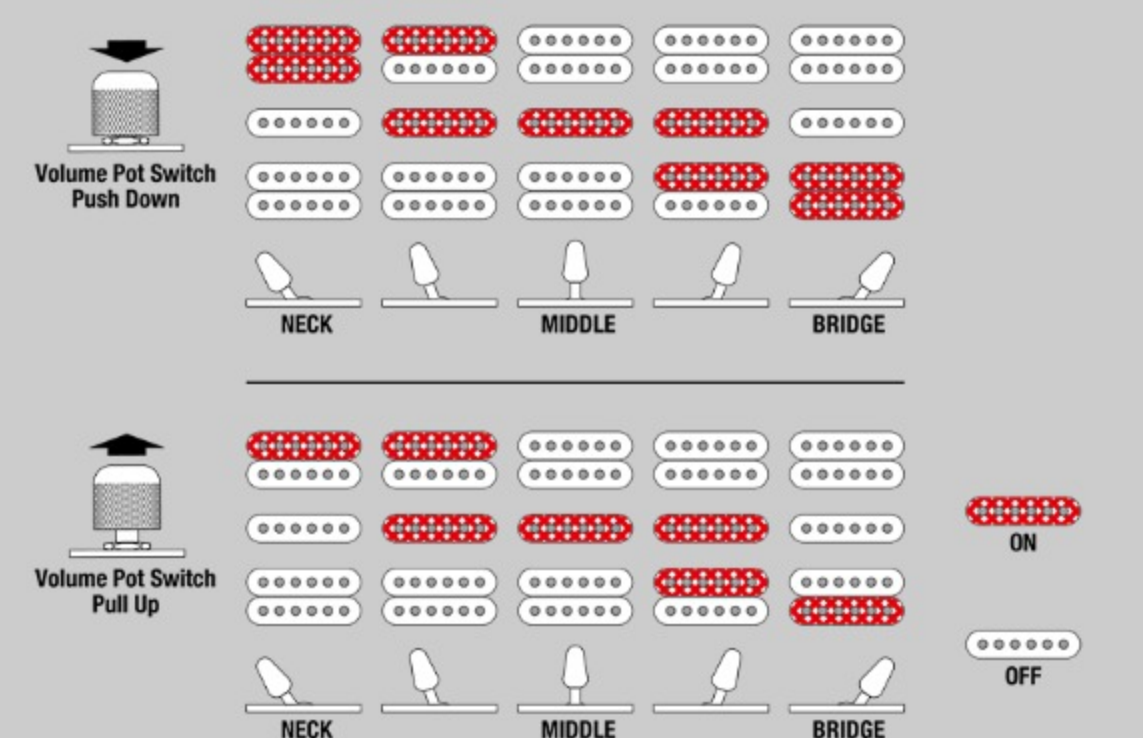

### NECK DIMENSIONS

Scale :	648mm/25.5"
a : Width	42mm at NUT
b : Width	57mm at 24F
c : Thickness	20mm at 1F
d : Thickness	22.3mm at 12F
Radius :	430mmR

DESCRIPTION +

### SWITCHING SYSTEM

DESCRIPTION

+