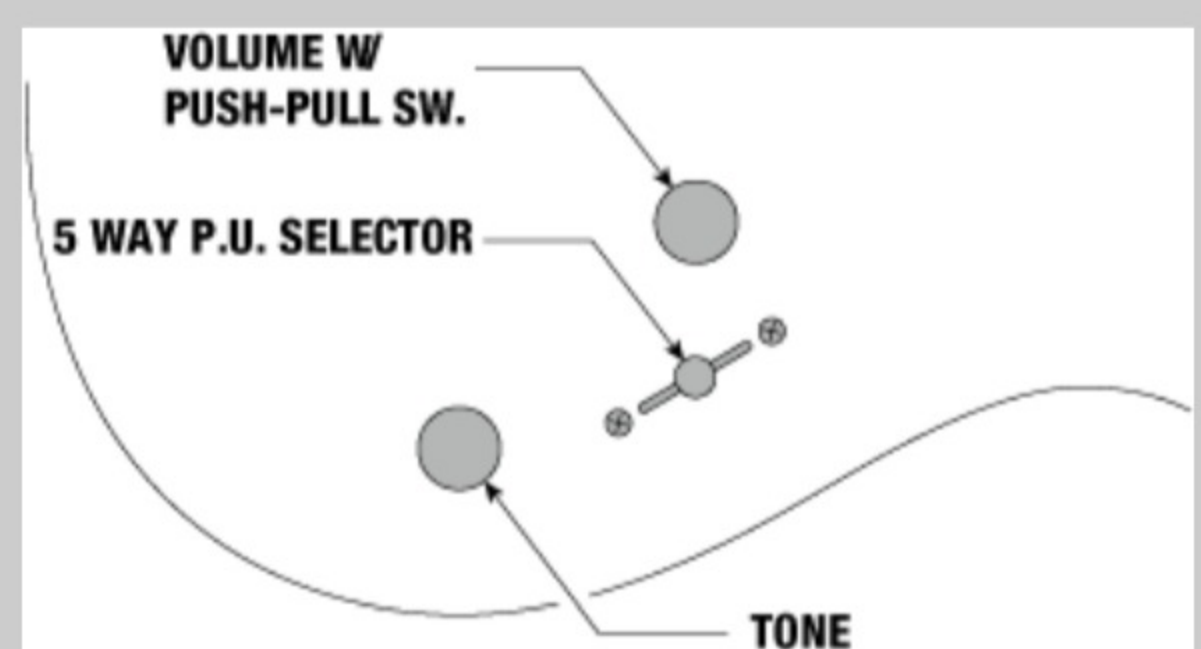

KIKO10BP

TGB : Transparent Gray Burst

COLOR VARIATION :

SHARE :  

ARTIST DETAIL >

SPEC

SPEC

neck type	KIKO10P / 5pc Maple/Walnut neck w/KTS™ TITANIUM rods
top/back/body	Flamed Maple top / Alder body
fretboard	Bound Panga Panga fretboard / KIKO special inlay on 12th fret inlay
fret	Jumbo frets / Premium fret edge treatment
number of frets	24
bridge	Edge-Zero II tremolo bridge
string space	10.8mm
neck pickup	DiMarzio® KIKO original (H) neck pickup (Passive/Ceramic)
middle pickup	DiMarzio® KIKO original (S) middle pickup (Passive/Alnico)
bridge pickup	DiMarzio® KIKO original (H) bridge pickup (Passive/Ceramic)
factory tuning	1E,2B,3G,4D,5A,6E
strings	D'Addario® EXL110
string gauge	.010/.013/.017/.026/.036/.046
hardware color	Black

NECK DIMENSIONS

Scale :	648mm/25.5"
a : Width	42mm at NUT
b : Width	57mm at 24F
c : Thickness	20mm at 1F
d : Thickness	22.3mm at 12F
Radius :	400mmR

SWITCHING SYSTEM

CONTROLS

OTHERS

Recommended M300C

Case

Special Wiring switch on volume control(Push/Pull)