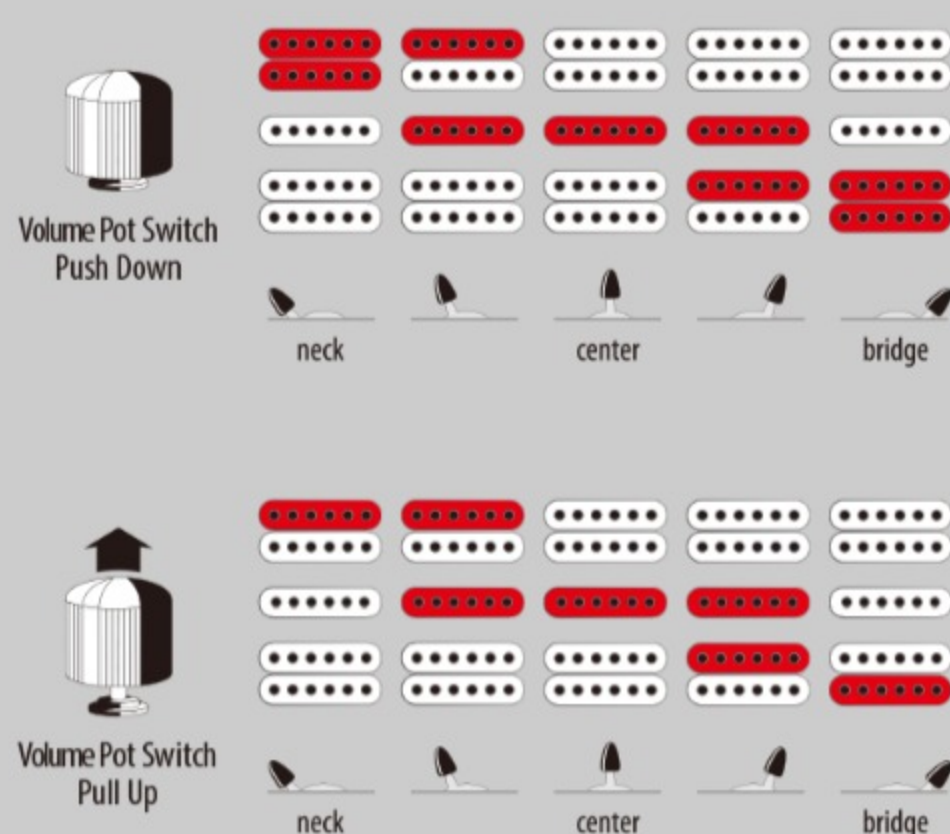

KIKO10BP

TGB : Transparent Gray Burst

COLOR VARIATION :

SHARE :  

ARTIST DETAIL >

SPEC

SPEC

neck type	KIKO10P / 5pc Maple/Walnut neck w/KTS™ TITANIUM rods
top/back/body	Flamed Maple top / Alder body
fretboard	Bound Panga Panga fretboard / KIKO special inlay on 12th fret inlay
fret	Jumbo frets / Premium fret edge treatment
number of frets	24
bridge	Edge-Zero II tremolo bridge
string space	10.8mm
neck pickup	DiMarzio® KIKO original (H) neck pickup (Passive/Ceramic)
middle pickup	DiMarzio® KIKO original (S) middle pickup (Passive/Alnico)
bridge pickup	DiMarzio® KIKO original (H) bridge pickup (Passive/Ceramic)
factory tuning	1E,2B,3G,4D,5A,6E
strings	D'Addario® EXL110
string gauge	.010/.013/.017/.026/.036/.046
hardware color	Black

NECK DIMENSIONS

Scale :	648mm/25.5"
a : Width	42mm at NUT
b : Width	57mm at 24F
c : Thickness	20mm at 1F
d : Thickness	22.3mm at 12F
Radius :	400mmR

SWITCHING SYSTEM

CONTROLS

OTHERS

Recommended M300C

Case

Special Wiring switch on volume control(Push/Pull)