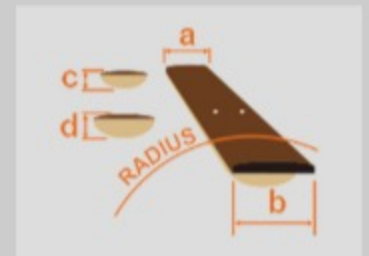

KIKO10BP

TGB : Transparent Gray Burst

COLOR VARIATION :

SHARE :  

ARTIST DETAIL >

SPEC

SPEC

neck type	KIKO10P / 5pc Maple/Walnut neck w/KTS™ TITANIUM rods
top/back/body	Flamed Maple top / Alder body
fretboard	Bound Panga Panga fretboard / KIKO special inlay on 12th fret inlay
fret	Jumbo frets / Premium fret edge treatment
number of frets	24
bridge	Edge-Zero II tremolo bridge
string space	10.8mm
neck pickup	DiMarzio® KIKO original (H) neck pickup (Passive/Ceramic)
middle pickup	DiMarzio® KIKO original (S) middle pickup (Passive/Alnico)
bridge pickup	DiMarzio® KIKO original (H) bridge pickup (Passive/Ceramic)
factory tuning	1E,2B,3G,4D,5A,6E
strings	D'Addario® EXL110
string gauge	.010/.013/.017/.026/.036/.046
hardware color	Black

NECK DIMENSIONS

Scale :	648mm/25.5"
a : Width	42mm at NUT
b : Width	57mm at 24F
c : Thickness	20mm at 1F
d : Thickness	22.3mm at 12F
Radius :	400mmR

SWITCHING SYSTEM

CONTROLS

OTHERS

Recommended M300C

Case

Special Wiring switch on volume control(Push/Pull)