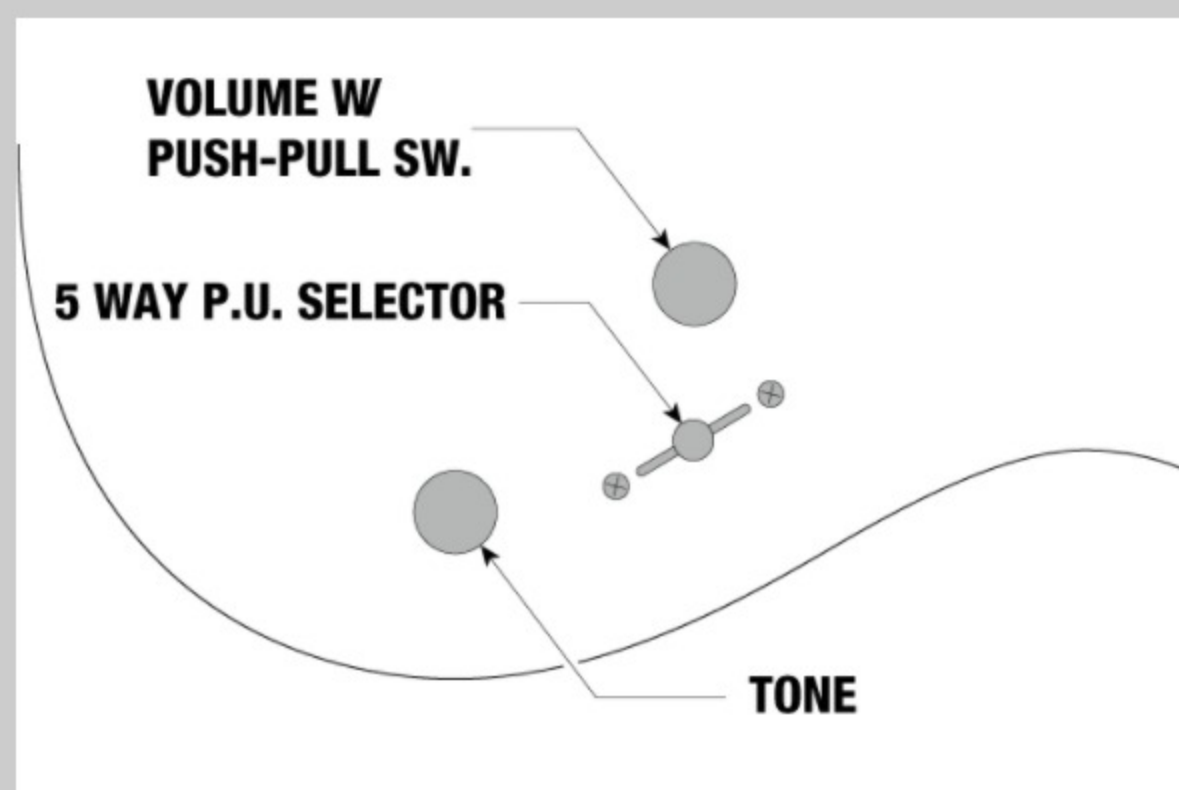

Volume Pot Switch Pull Up

neck center bridge

On Off

DESCRIPTION

+

CONTROLS

DESCRIPTION

+

OTHER FEATURES

Recommended Case	M300C
Gig bag included	
Special Wiring switch on volume control(Push/Pull)	