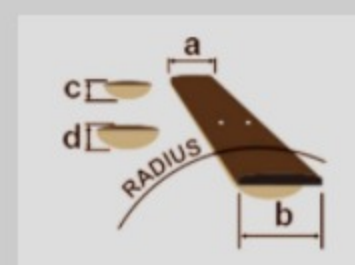

KIKO10BP

COLOR VARIATION :

TGB : Transparent Gray Burst

SHARE :

ARTIST DETAIL >

SPEC

SPECS

neck type	KIKO10P / 5pc Maple/Walnut neck w/KTS™ TITANIUM rods
top/back/body	Flamed Maple top / Alder body
fretboard	Rosewood fretboard / KIKO special inlay on 12th fret inlay
fret	Jumbo frets / Premium fret edge treatment
number of frets	24
bridge	Edge-Zero II bridge
string space	10.8mm
neck pickup	DiMarzio® KIKO original (H) neck pickup (Passive/Ceramic)
middle pickup	DiMarzio® KIKO original (S) middle pickup (Passive/Alnico)
bridge pickup	DiMarzio® KIKO original (H) bridge pickup (Passive/Ceramic)
factory tuning	1E,2B,3G,4D,5A,6E
strings	D'Addario® EXL110
string gauge	.010/.013/.017/.026/.036/.046
nut	Locking nut
hardware color	Black

NECK DIMENSIONS

Scale :	648mm
a : Width	42mm at NUT
b : Width	57mm at 24F
c : Thickness	20mm at 1F
d : Thickness	22.3mm at 12F
Radius :	400mmR

DESCRIPTION +

SWITCHING SYSTEM

Volume Pot Switch Push Down

neck center bridge

Volume Pot Switch Pull Up

neck center bridge

On Off

DESCRIPTION

+

CONTROLS

DESCRIPTION

+