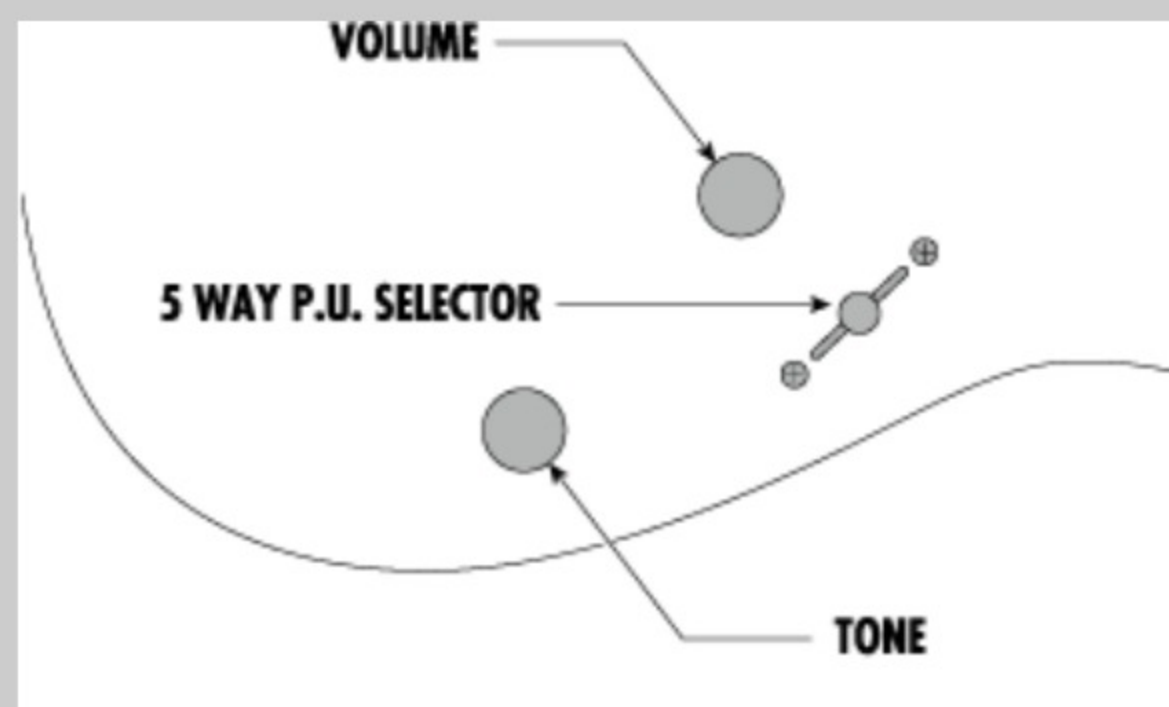

KIKOSP2 03

TRB : Transparent Red Burst

COLOR VARIATION :

SHARE :  

ARTIST DETAIL >

SPEC

SPEC

neck type	KIKOSP2 / Maple neck
top/back/body	Flamed Maple Art Grain top / Poplar body
fretboard	Treated New Zealand Pine / KIKO special inlay on 12th fret
fret	Jumbo frets
bridge	Double Locking tremolo bridge
string space	10.5mm
neck pickup	Infinity R (H) neck pickup (Passive/Ceramic)
middle pickup	Infinity RS (S) middle pickup (Passive/Ceramic)
bridge pickup	Infinity R (H) bridge pickup (Passive/Ceramic)
hardware color	Cosmo black

NECK DIMENSIONS

Scale :	648mm/25.5"
a : Width	43mm at NUT
b : Width	56mm at 24F
c : Thickness	19.5mm at 1F
d : Thickness	21.5mm at 12F
Radius :	400mmR

SWITCHING SYSTEM

CONTROLS

OTHERS

Recommended Case W250C