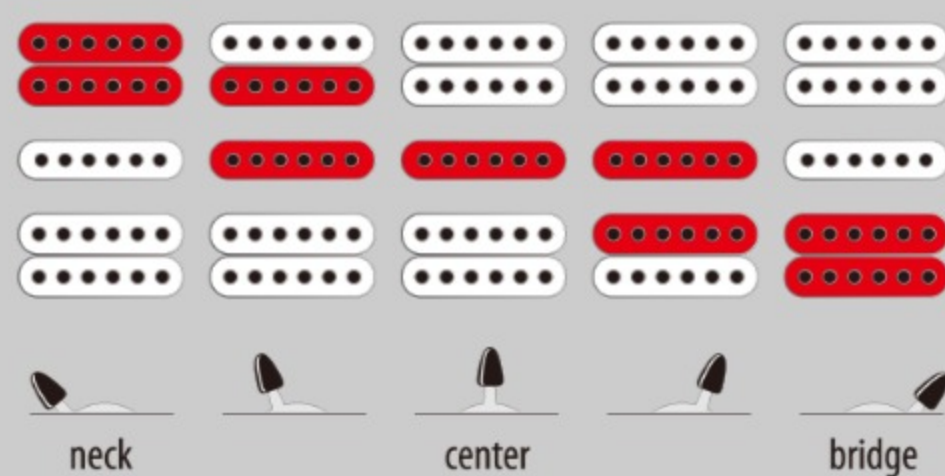

KIKOSP2 03

TRB : Transparent Red Burst

COLOR VARIATION :

SHARE :  

ARTIST DETAIL >

SPEC

SPEC

neck type	KIKOSP2 / Maple neck
top/back/body	Flamed Maple Art Grain top / Poplar body
fretboard	Treated New Zealand Pine / KIKO special inlay on 12th fret
fret	Jumbo frets
bridge	Double Locking tremolo bridge
string space	10.5mm
neck pickup	Infinity R (H) neck pickup (Passive/Ceramic)
middle pickup	Infinity RS (S) middle pickup (Passive/Ceramic)
bridge pickup	Infinity R (H) bridge pickup (Passive/Ceramic)
hardware color	Cosmo black

NECK DIMENSIONS

Scale :	648mm/25.5"
a : Width	43mm at NUT
b : Width	56mm at 24F
c : Thickness	19.5mm at 1F
d : Thickness	21.5mm at 12F
Radius :	400mmR

SWITCHING SYSTEM

CONTROLS

OTHERS

Recommended Case W250C