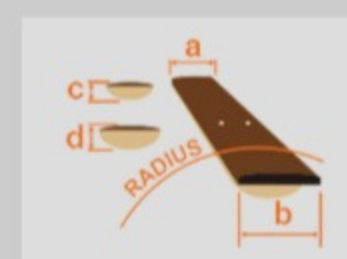

KIKOSP2 03

TRB : Transparent Red Burst

COLOR VARIATION :

SHARE :  

ARTIST DETAIL >

SPEC

SPEC

neck type	KIKOSP2 / Maple neck
top/back/body	Flamed Maple Art Grain top / Poplar body
fretboard	Treated New Zealand Pine / KIKO special inlay on 12th fret
fret	Jumbo frets
bridge	Double Locking tremolo bridge
string space	10.5mm
neck pickup	Infinity R (H) neck pickup (Passive/Ceramic)
middle pickup	Infinity RS (S) middle pickup (Passive/Ceramic)
bridge pickup	Infinity R (H) bridge pickup (Passive/Ceramic)
hardware color	Cosmo black

NECK DIMENSIONS

Scale :	648mm/25.5"
a : Width	43mm at NUT
b : Width	56mm at 24F
c : Thickness	19.5mm at 1F
d : Thickness	21.5mm at 12F
Radius :	400mmR

SWITCHING SYSTEM

CONTROLS

OTHERS

Recommended Case W250C