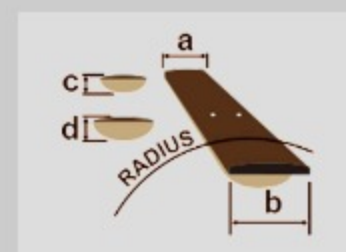

KIKOSP3

KIKO

COLOR VARIATION :

TEB : Transparent Emerald Burst

SHARE :

ARTIST DETAIL >

SPEC

SPECS

neck type	KIKOSP3 / Maple neck
top/back/body	Flamed Maple Art Grain top / Poplar body
fretboard	Jatoba fretboard / Off-set White dot inlay
fret	Medium frets
number of frets	24
bridge	Double Locking bridge
string space	10.5mm
neck pickup	Infinity R (H) neck pickup (Passive/Ceramic)
middle pickup	Infinity RS (S) middle pickup (Passive/Ceramic)
bridge pickup	Infinity R (H) bridge pickup (Passive/Ceramic)
factory tuning	1E,2B,3G,4D,5A,6E
string gauge	.009/.011/.016/.024/.032/.042
nut	Locking nut
hardware color	Cosmo black

NECK DIMENSIONS

Scale :	648mm/25.5"
a : Width	43mm at NUT
b : Width	58mm at 24F
c : Thickness	19.5mm at 1F
d : Thickness	21.5mm at 12F
Radius :	400mmR

DESCRIPTION +

SWITCHING SYSTEM

DESCRIPTION

CONTROLS

DESCRIPTION