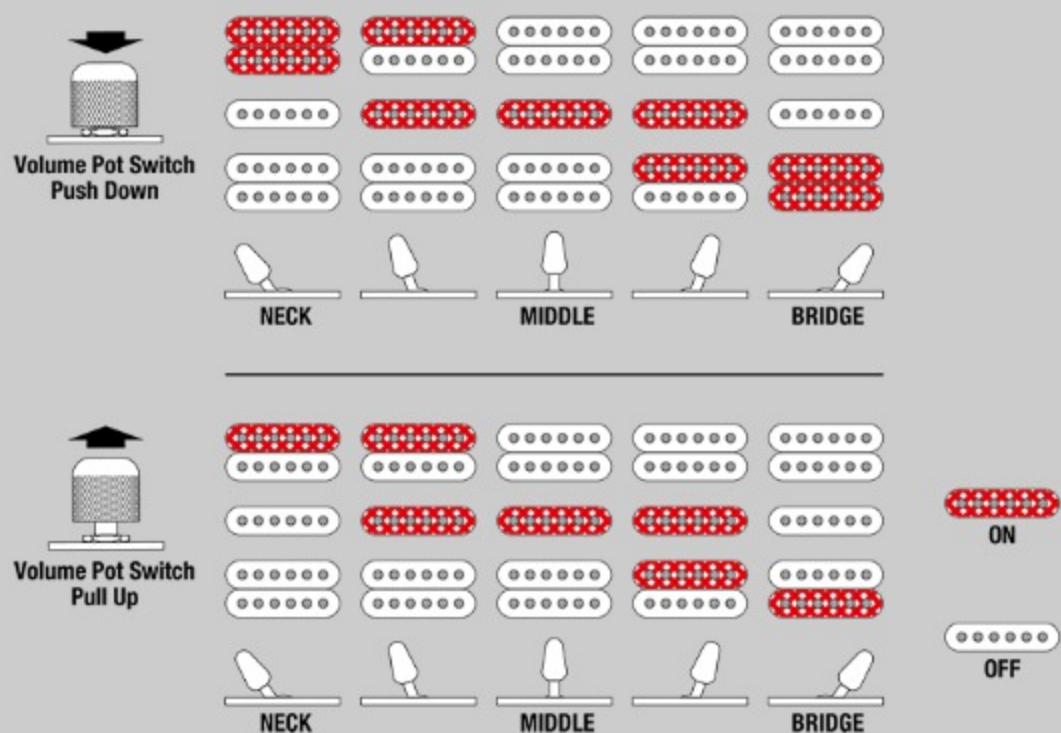

neck type	KIKOSP3 / Maple neck
top/back/body	Flamed Maple Art Grain top / Poplar body
fretboard	Jatoba fretboard / Off-set White dot inlay
fret	Medium frets
number of frets	24
bridge	Double Locking bridge
string space	10.5mm
neck pickup	Infinity R (H) neck pickup (Passive/Ceramic)
middle pickup	Infinity RS (S) middle pickup (Passive/Ceramic)
bridge pickup	Infinity R (H) bridge pickup (Passive/Ceramic)
factory tuning	1E,2B,3G,4D,5A,6E
string gauge	.009/.011/.016/.024/.032/.042
nut	Locking nut
hardware color	Cosmo black

NECK DIMENSIONS

Scale :	648mm/25.5"
a : Width	43mm at NUT
b : Width	58mm at 24F
c : Thickness	19.5mm at 1F
d : Thickness	21.5mm at 12F
Radius :	400mmR

DESCRIPTION +

SWITCHING SYSTEM

DESCRIPTION

CONTROLS

DESCRIPTION

OTHER FEATURES

Recommended M300C

Case

Recommended Bag IGB540-BK

Special Wiring switch on volume control (push/pull)