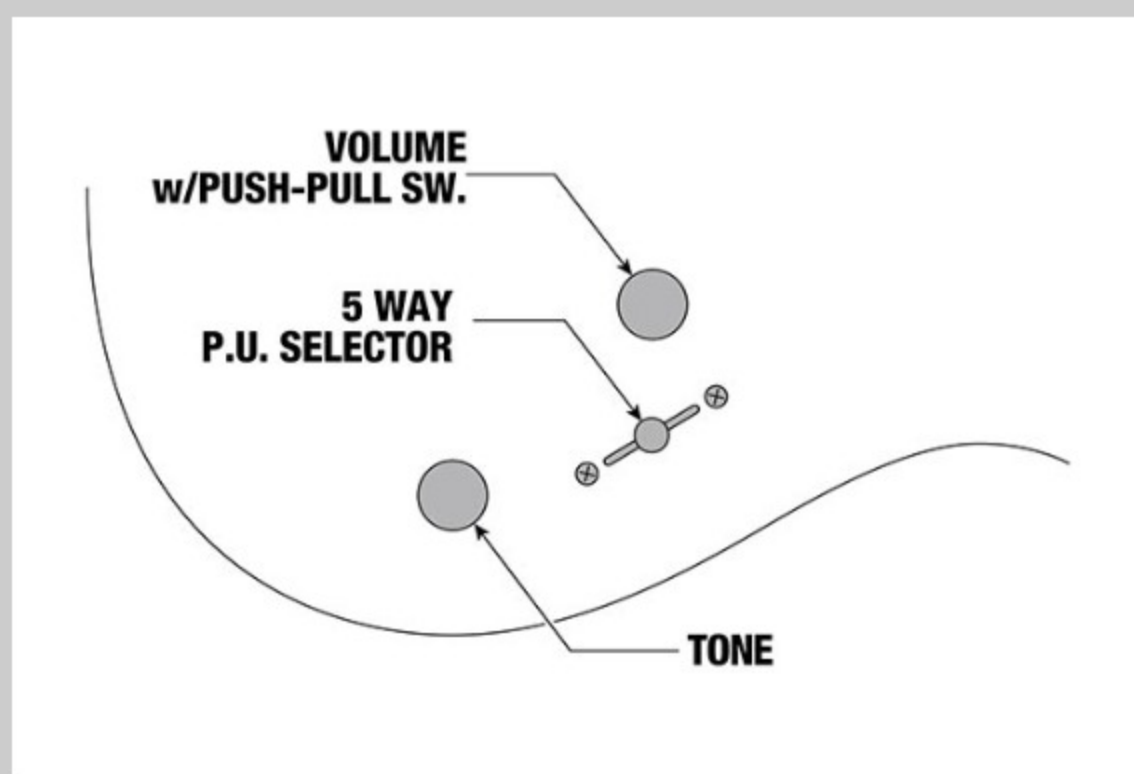

NECK DIMENSIONS

Scale :	648mm/25.5"
a : Width	43mm at NUT
b : Width	58mm at 24F
c : Thickness	19.5mm at 1F
d : Thickness	21.5mm at 12F
Radius :	400mmR

DESCRIPTION +

SWITCHING SYSTEM

DESCRIPTION

CONTROLS

DESCRIPTION

OTHER FEATURES

Recommended M300C

Case

Recommended Bag IGB540-BK

Special Wiring switch on volume control (push/pull)