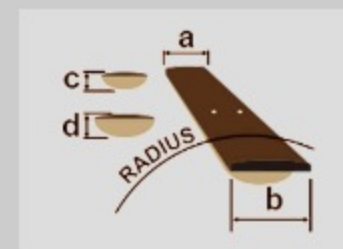

KRYS10

COLOR VARIATION :

SHARE :

ARTIST DETAIL >

SPEC

SPECS

neck type	AZ Oval C / Roasted Maple neck
top/back/body	Ash body
fretboard	Ebony fretboard / Off-set white block with KRYS special inlay on 12th fret
fret	Jumbo Stainless Steel frets
number of frets	24
bridge	Gotoh® T1502 tremolo bridge
string space	10.5mm
neck pickup	Fishman® Fluence™ Scott LePage Custom Series (H) neck pickup (Active/Alnico)
bridge pickup	Fishman® Fluence™ Scott LePage Custom Series (H) bridge pickup (Active/Alnico)
factory tuning	1E,2B,3G,4D,5A,6E
strings	D'Addario® EXL110
string gauge	.010/.013/.017/.026/.036/.046
nut	Graph Tech®
hardware color	Gold

NECK DIMENSIONS

Scale :	648mm/25.5"
a : Width	42mm at NUT
b : Width	57mm at 24F
c : Thickness	20.5mm at 1F
d : Thickness	22.5mm at 12F
Radius :	305mmR

DESCRIPTION +

SWITCHING SYSTEM

DESCRIPTION +

CONTROLS

DESCRIPTION +

OTHER FEATURES

Recommended Case	MR500C
Fishman® Fluence™ Voicing switch for Scott LePage Custom Series pickups	
Gotoh® MG-T locking machine	
Luminescent side dot inlay	
Gig bag included	