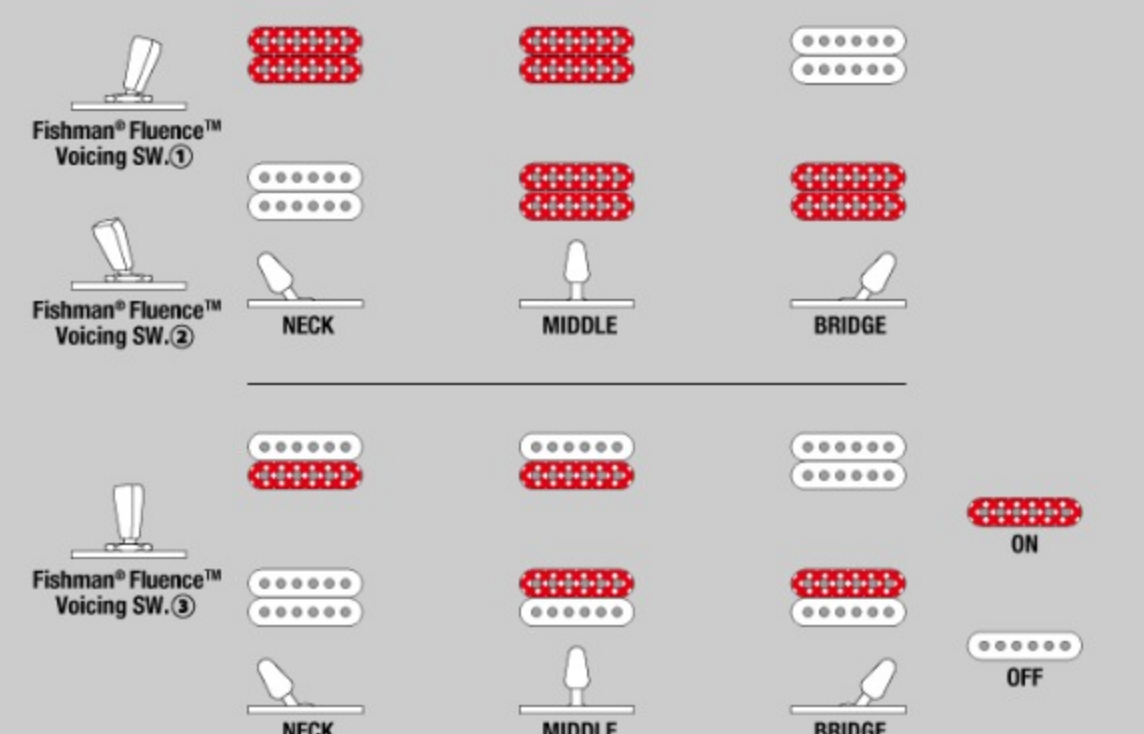

KRYS10

COLOR VARIATION :

SHARE :

ARTIST DETAIL >

SPEC

SPECS

neck type	AZ Oval C / Roasted Maple neck
top/back/body	Ash body
fretboard	Ebony fretboard / Off-set white block with KRYS special inlay on 12th fret
fret	Jumbo Stainless Steel frets
number of frets	24
bridge	Gotoh® T1502 tremolo bridge
string space	10.5mm
neck pickup	Fishman® Fluence™ Scott LePage Custom Series (H) neck pickup (Active/Alnico)
bridge pickup	Fishman® Fluence™ Scott LePage Custom Series (H) bridge pickup (Active/Alnico)
factory tuning	1E,2B,3G,4D,5A,6E
strings	D'Addario® EXL110
string gauge	.010/.013/.017/.026/.036/.046
nut	Graph Tech®
hardware color	Gold

NECK DIMENSIONS

Scale :	648mm/25.5"
a : Width	42mm at NUT
b : Width	57mm at 24F
c : Thickness	20.5mm at 1F
d : Thickness	22.5mm at 12F
Radius :	305mmR

DESCRIPTION +

SWITCHING SYSTEM

DESCRIPTION +

CONTROLS

DESCRIPTION +

OTHER FEATURES

Recommended Case	MR500C
Fishman® Fluence™ Voicing switch for Scott LePage Custom Series pickups	
Gotoh® MG-T locking machine	
Luminescent side dot inlay	
Gig bag included	