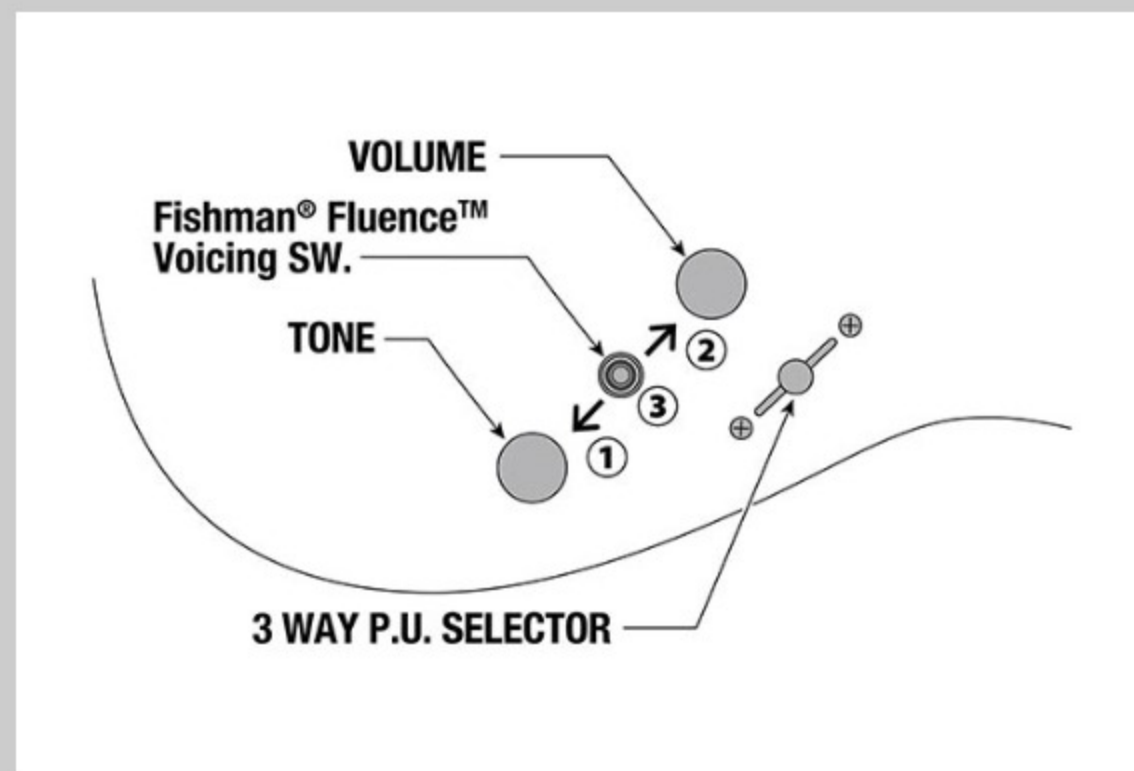

KRYS10

COLOR VARIATION :

SHARE :

ARTIST DETAIL >

SPEC

SPECS

neck type	AZ Oval C / Roasted Maple neck
top/back/body	Ash body
fretboard	Ebony fretboard / Off-set white block with KRYS special inlay on 12th fret
fret	Jumbo Stainless Steel frets
number of frets	24
bridge	Gotoh® T1502 tremolo bridge
string space	10.5mm
neck pickup	Fishman® Fluence™ Scott LePage Custom Series (H) neck pickup (Active/Alnico)
bridge pickup	Fishman® Fluence™ Scott LePage Custom Series (H) bridge pickup (Active/Alnico)
factory tuning	1E,2B,3G,4D,5A,6E
strings	D'Addario® EXL110
string gauge	.010/.013/.017/.026/.036/.046
nut	Graph Tech®
hardware color	Gold

NECK DIMENSIONS

Scale :	648mm/25.5"
a : Width	42mm at NUT
b : Width	57mm at 24F
c : Thickness	20.5mm at 1F
d : Thickness	22.5mm at 12F
Radius :	305mmR

DESCRIPTION +

SWITCHING SYSTEM

DESCRIPTION +

CONTROLS

DESCRIPTION +

OTHER FEATURES

Recommended Case	MR500C
Fishman® Fluence™ Voicing switch for Scott LePage Custom Series pickups	
Gotoh® MG-T locking machine	
Luminescent side dot inlay	
Gig bag included	