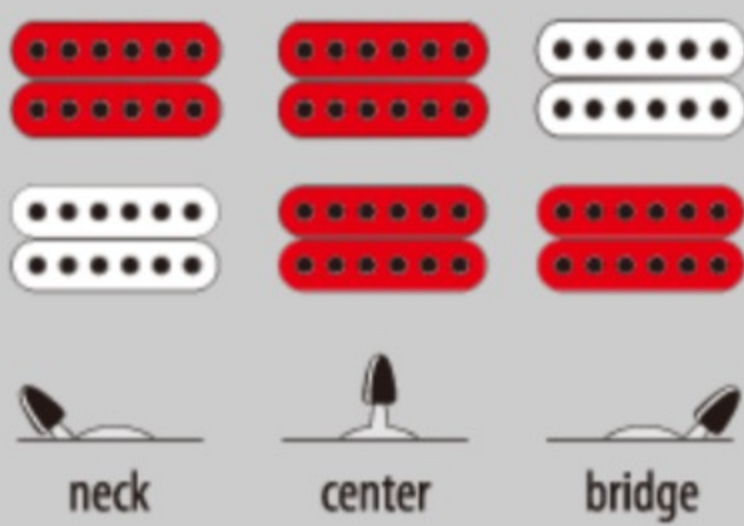

LHM1

TGG : Transparent Green Gradation

COLOR VARIATION :

SHARE :  

ARTIST DETAIL >

SPEC

SPEC

neck type	Wizard / 3pc Maple neck w/KTS™ TITANIUM rods
top/back/body	Flamed Maple (4mm) top / Nyatoh body
fretboard	Ebony fretboard / Gold Step off-set dot inlay
fret	Jumbo frets / Premium fret edge treatment
number of frets	24
bridge	Gibraltar Standard II bridge
string space	10.8mm
neck pickup	Fishman® Fluence Modern Humbucker Alnico (H) neck pickup (Active/Ceramic)
bridge pickup	Fishman® Fluence Modern Humbucker Ceramic (H) bridge pickup (Active/Ceramic)
factory tuning	1D#,2A#,3F#,4C#,5G#,6D#
strings	D'Addario® EXL140
string gauge	.010/.013/.017/.030/.042/.052
nut	Plastic
hardware color	Gold

NECK DIMENSIONS

Scale :	648mm/25.5"
a : Width	43mm at NUT
b : Width	58mm at 24F
c : Thickness	18mm at 1F
d : Thickness	20mm at 12F
Radius :	400mmR

SWITCHING SYSTEM

CONTROLS

OTHERS

Recommended Case	M300C
Fishman® Fluence Voicing switch on volume control (push/pull)	
Gotoh® MG-T locking machine heads	
Luminescent side dot inlay	
Gig bag included	