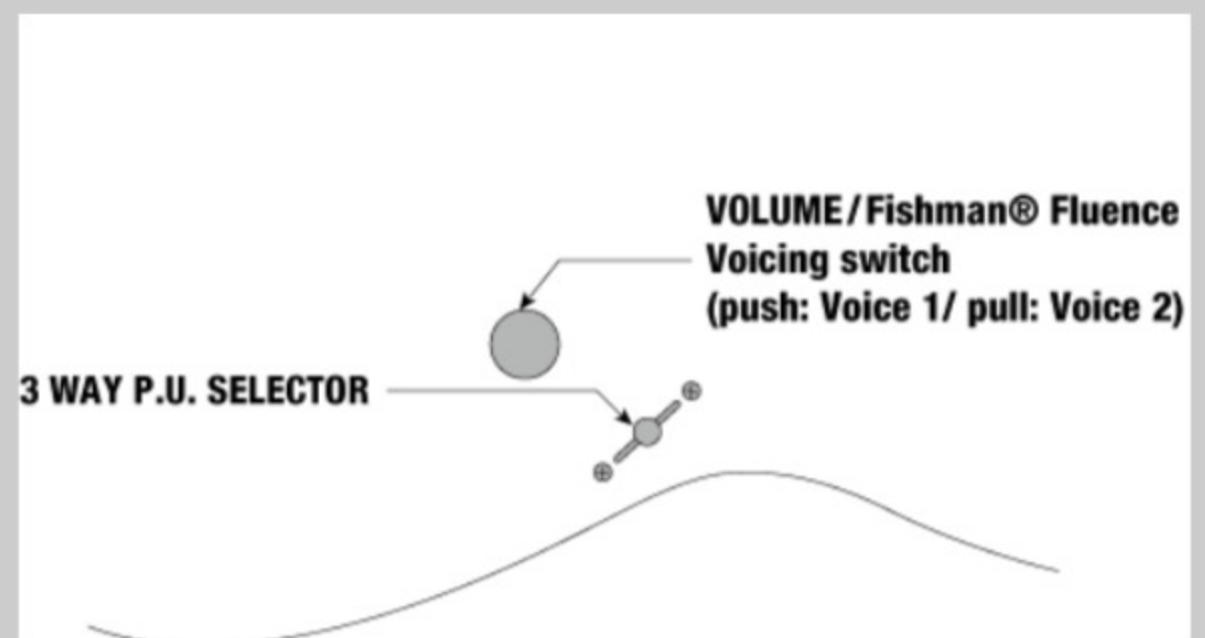

LHM1

TGG : Transparent Green Gradation

COLOR VARIATION :

SHARE :  

ARTIST DETAIL >

SPEC

SPEC

neck type	Wizard / 3pc Maple neck w/KTS™ TITANIUM rods
top/back/body	Flamed Maple (4mm) top / Nyatoh body
fretboard	Ebony fretboard / Gold Step off-set dot inlay
fret	Jumbo frets / Premium fret edge treatment
number of frets	24
bridge	Gibraltar Standard II bridge
string space	10.8mm
neck pickup	Fishman® Fluence Modern Humbucker Alnico (H) neck pickup (Active/Ceramic)
bridge pickup	Fishman® Fluence Modern Humbucker Ceramic (H) bridge pickup (Active/Ceramic)
factory tuning	1D#,2A#,3F#,4C#,5G#,6D#
strings	D'Addario® EXL140
string gauge	.010/.013/.017/.030/.042/.052
nut	Plastic
hardware color	Gold

NECK DIMENSIONS

Scale :	648mm/25.5"
a : Width	43mm at NUT
b : Width	58mm at 24F
c : Thickness	18mm at 1F
d : Thickness	20mm at 12F
Radius :	400mmR

SWITCHING SYSTEM

CONTROLS

OTHERS

Recommended Case	M300C
Fishman® Fluence Voicing switch on volume control (push/pull)	
Gotoh® MG-T locking machine heads	
Luminescent side dot inlay	
Gig bag included	