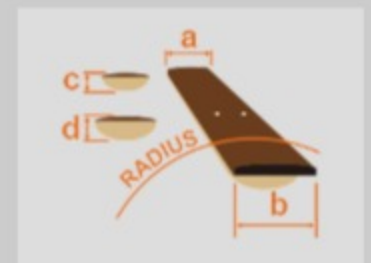

LHM1

TGG : Transparent Green Gradation

COLOR VARIATION :

SHARE :  

ARTIST DETAIL >

SPEC

SPEC

neck type	Wizard / 3pc Maple neck w/KTS™ TITANIUM rods
top/back/body	Flamed Maple (4mm) top / Nyatoh body
fretboard	Ebony fretboard / Gold Step off-set dot inlay
fret	Jumbo frets / Premium fret edge treatment
number of frets	24
bridge	Gibraltar Standard II bridge
string space	10.8mm
neck pickup	Fishman® Fluence Modern Humbucker Alnico (H) neck pickup (Active/Ceramic)
bridge pickup	Fishman® Fluence Modern Humbucker Ceramic (H) bridge pickup (Active/Ceramic)
factory tuning	1D#,2A#,3F#,4C#,5G#,6D#
strings	D'Addario® EXL140
string gauge	.010/.013/.017/.030/.042/.052
nut	Plastic
hardware color	Gold

NECK DIMENSIONS

Scale :	648mm/25.5"
a : Width	43mm at NUT
b : Width	58mm at 24F
c : Thickness	18mm at 1F
d : Thickness	20mm at 12F
Radius :	400mmR

SWITCHING SYSTEM

CONTROLS

OTHERS

Recommended Case	M300C
Fishman® Fluence Voicing switch on volume control (push/pull)	
Gotoh® MG-T locking machine heads	
Luminescent side dot inlay	
Gig bag included	