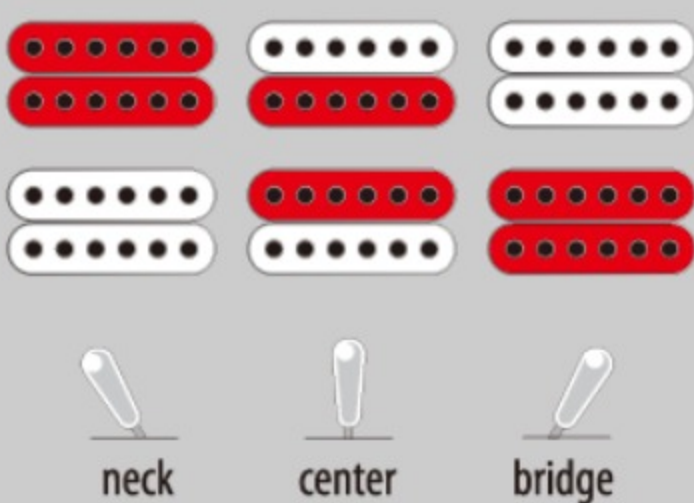

MSM1

COLOR VARIATION :

SHARE :  

ARTIST DETAIL >

SPEC

SPEC

neck type	MSM / 5pc Panga Panga/Purpleheart neck w/KTS™ TITANIUM rod
top/back/body	Tineo top / American Basswood body
fretboard	Bound Panga Panga / Mother of Pearl offset dot inlay
fret	Jumbo frets
bridge	SynchroniZR tremolo bridge w/ZPS-FX
neck pickup	DiMarzio® Air Norton™ (H) neck pickup (Passive/Alnico)
bridge pickup	DiMarzio® The Tone Zone® (H) bridge pickup (Passive/Alnico)
factory tuning	1E, 2B, 3G, 4D, 5A, 6E
string gauge	.009/.011/.016/.026/.036/.046
nut	Graph Tech® Black TUSQ XL® nut
hardware color	Chrome

NECK DIMENSIONS

Scale :	648mm/25.5"
a : Width	43mm at NUT
b : Width	58mm at 24F
c : Thickness	19mm at 1F
d : Thickness	21mm at 12F
Radius :	305mmR

SWITCHING SYSTEM

CONTROLS

OTHERS

Included Case/Bag PGPRGC