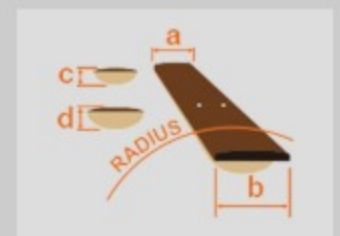

MSM1

COLOR VARIATION :

SHARE :  

ARTIST DETAIL >

SPEC

SPEC

neck type	MSM / 5pc Panga Panga/Purpleheart neck w/KTS™ TITANIUM rod
top/back/body	Tineo top / American Basswood body
fretboard	Bound Panga Panga / Mother of Pearl offset dot inlay
fret	Jumbo frets
bridge	SynchroniZR tremolo bridge w/ZPS-FX
neck pickup	DiMarzio® Air Norton™ (H) neck pickup (Passive/Alnico)
bridge pickup	DiMarzio® The Tone Zone® (H) bridge pickup (Passive/Alnico)
factory tuning	1E, 2B, 3G, 4D, 5A, 6E
string gauge	.009/.011/.016/.026/.036/.046
nut	Graph Tech® Black TUSQ XL® nut
hardware color	Chrome

NECK DIMENSIONS

Scale :	648mm/25.5"
a : Width	43mm at NUT
b : Width	58mm at 24F
c : Thickness	19mm at 1F
d : Thickness	21mm at 12F
Radius :	305mmR

SWITCHING SYSTEM

CONTROLS

OTHERS

Included Case/Bag PGPRGC