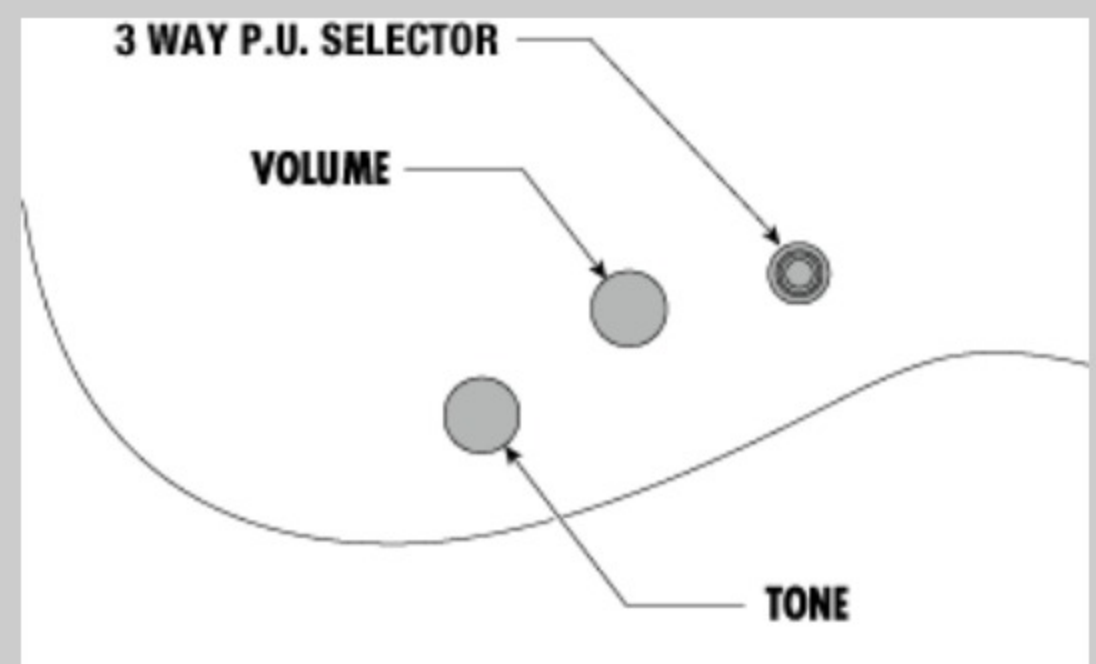

NECK DIMENSIONS

Scale :	648mm/25.5"
a : Width	43mm at NUT
b : Width	58mm at 24F
c : Thickness	19mm at 1F
d : Thickness	21mm at 12F
Radius :	305mmR

SWITCHING SYSTEM

CONTROLS

OTHERS

Included Case/Bag PGPRGC