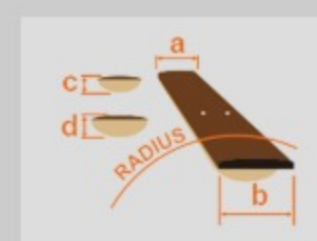

NDM4

SB : Sunburst

COLOR VARIATION :

SHARE :  

ARTIST DETAIL >

SPEC

SPEC

neck type	NDM / 3pc Maple neck
top/back/body	Basswood body
fretboard	Rosewood / White dot inlay
fret	Medium frets
bridge	Fixed bridge
neck pickup	Super 9 (S) neck pickup (Passive/Alnico)
bridge pickup	Super 9 (S) bridge pickup (Passive/Alnico)
factory tuning	1E, 2B, 3G, 4D, 5A, 6E
string gauge	.010/.013/.017/.026/.036/.046
hardware color	Chrome

NECK DIMENSIONS

Scale :	648mm/25.5"
a : Width	42mm at NUT
b : Width	57mm at 21F
c : Thickness	20mm at 1F
d : Thickness	22mm at 12F
Radius :	240mmR

SWITCHING SYSTEM

neck

center

bridge

CONTROLS