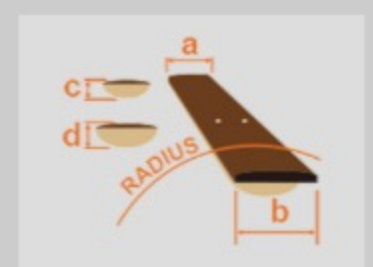

NDM4 02

SB : Sunburst

COLOR VARIATION :

SHARE :  

ARTIST DETAIL >

SPEC

SPEC

neck type	NDM / 3pc Maple neck
top/back/body	Basswood body
fretboard	Ebony / White dot inlay
fret	Medium frets
bridge	Fixed bridge
string space	10.5mm
neck pickup	Super 9 (S) neck pickup (Passive/Alnico)
bridge pickup	Super 9 (S) bridge pickup (Passive/Alnico)
hardware color	Chrome

NECK DIMENSIONS

Scale :	648mm/25.5"
a : Width	42mm at NUT
b : Width	57mm at 21F
c : Thickness	20mm at 1F
d : Thickness	22mm at 12F
Radius :	240mmR

SWITCHING SYSTEM

CONTROLS

OTHERS

Recommended Case MR500C