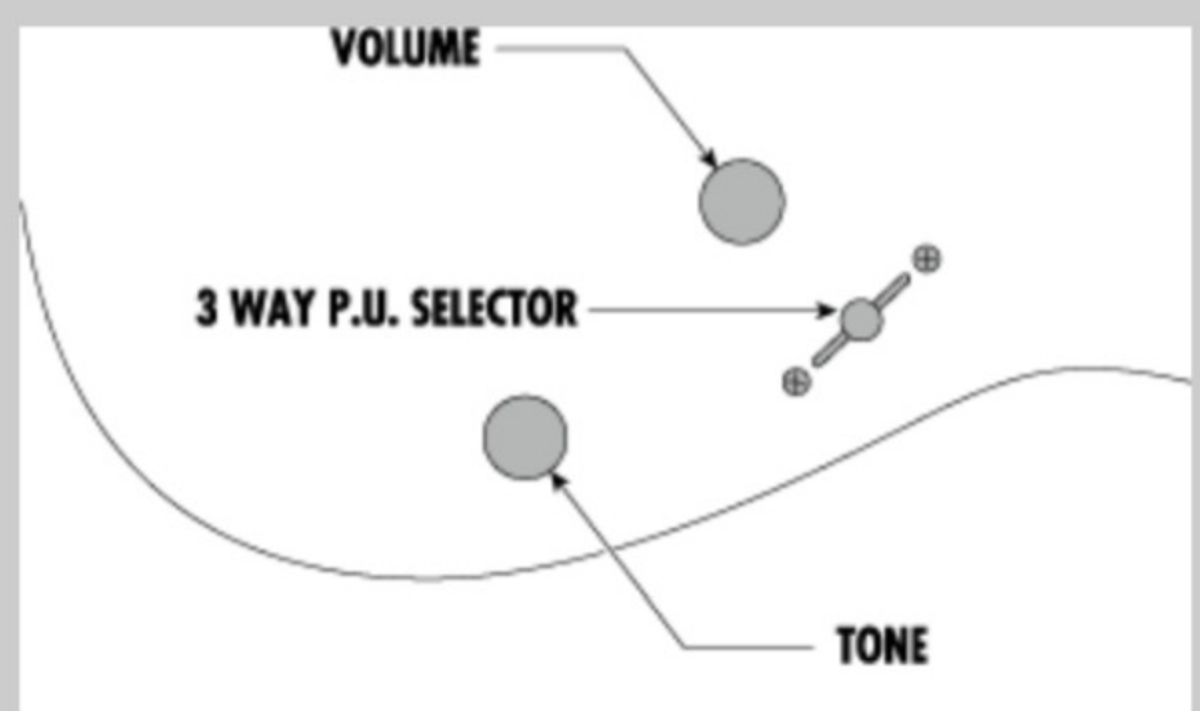

NECK DIMENSIONS

Scale :	648mm/25.5"
a : Width	42mm at NUT
b : Width	57mm at 21F
c : Thickness	20mm at 1F
d : Thickness	22mm at 12F
Radius :	240mmR

SWITCHING SYSTEM

CONTROLS

OTHERS

Recommended Case MR500C