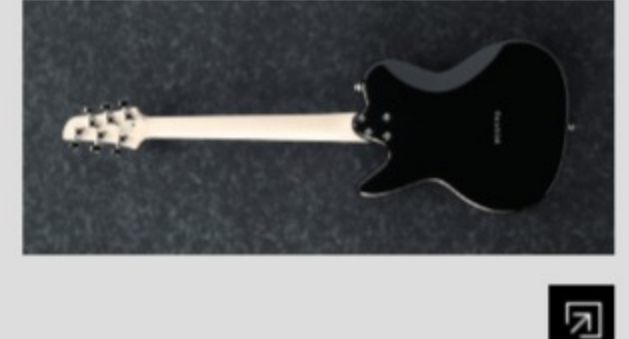

NDM4 02

SB : Sunburst

COLOR VARIATION :

SHARE :  

ARTIST DETAIL >

SPEC

SPEC

neck type	NDM / 3pc Maple neck
top/back/body	Basswood body
fretboard	Ebony / White dot inlay
fret	Medium frets
bridge	Fixed bridge
string space	10.5mm
neck pickup	Super 9 (S) neck pickup (Passive/Alnico)
bridge pickup	Super 9 (S) bridge pickup (Passive/Alnico)
hardware color	Chrome

NECK DIMENSIONS

Scale :	648mm/25.5"
a : Width	42mm at NUT
b : Width	57mm at 21F
c : Thickness	20mm at 1F
d : Thickness	22mm at 12F
Radius :	240mmR

SWITCHING SYSTEM

CONTROLS

OTHERS

Recommended Case MR500C