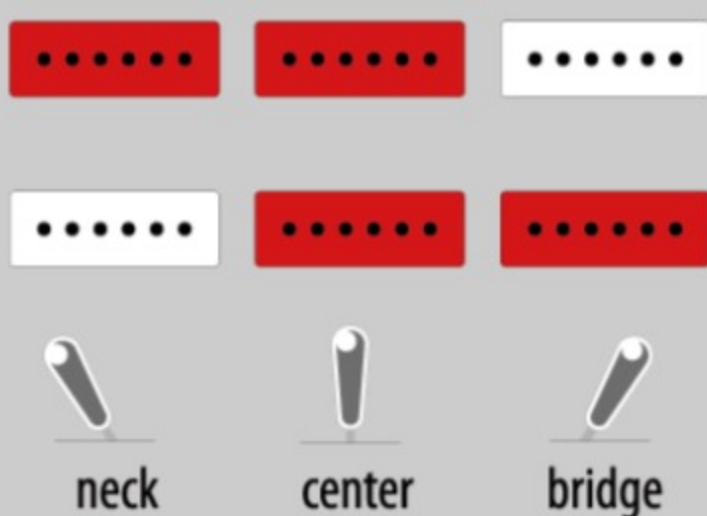

NDM4 02

SB : Sunburst

COLOR VARIATION :

SHARE :  

ARTIST DETAIL >

SPEC

SPEC

neck type	NDM / 3pc Maple neck
top/back/body	Basswood body
fretboard	Ebony / White dot inlay
fret	Medium frets
bridge	Fixed bridge
string space	10.5mm
neck pickup	Super 9 (S) neck pickup (Passive/Alnico)
bridge pickup	Super 9 (S) bridge pickup (Passive/Alnico)
hardware color	Chrome

NECK DIMENSIONS

Scale :	648mm/25.5"
a : Width	42mm at NUT
b : Width	57mm at 21F
c : Thickness	20mm at 1F
d : Thickness	22mm at 12F
Radius :	240mmR

SWITCHING SYSTEM

CONTROLS

OTHERS

Recommended Case MR500C