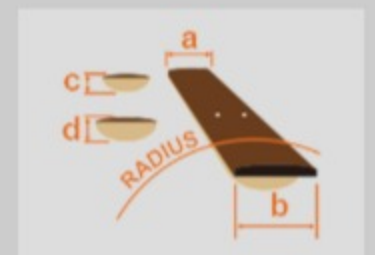

NDM5

SB : Sunburst

COLOR VARIATION :

SHARE :  

ARTIST DETAIL >

SPEC

SPEC

neck type	NDM / 3pc Maple neck
top/back/body	Basswood body
fretboard	Ebony fretboard / White dot inlay
fret	Medium frets
number of frets	22
bridge	F106 bridge
string space	10.5mm
neck pickup	Seymour Duncan® P90 Stack® (H) neck pickup (Passive/Alnico)
bridge pickup	Seymour Duncan® P90 Stack® (H) bridge pickup (Passive/Alnico)
factory tuning	1E,2B,3G,4D,5A,6E
strings	D'Addario® EXL110
string gauge	.010/.013/.017/.026/.036/.046
hardware color	Chrome

NECK DIMENSIONS

Scale :	648mm/25.5"
a : Width	42mm at NUT
b : Width	56mm at 22F
c : Thickness	20mm at 1F
d : Thickness	22mm at 12F
Radius :	240mmR

SWITCHING SYSTEM

CONTROLS

OTHERS

Recommended Case W250C