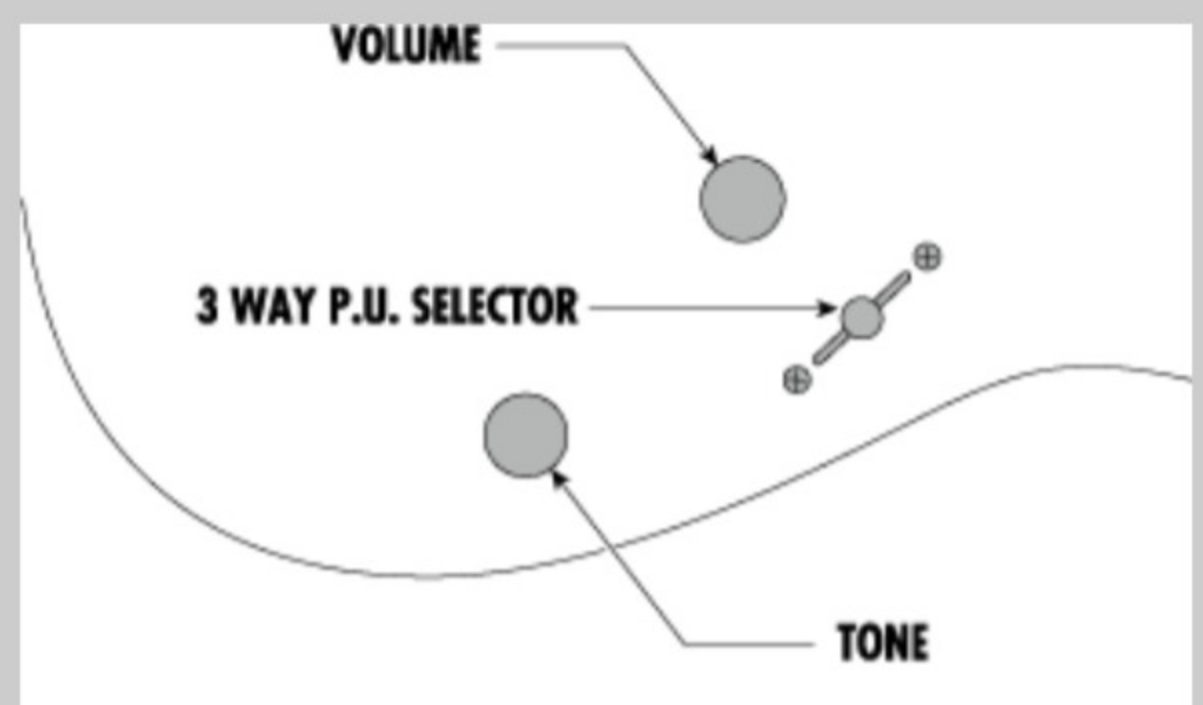

NDM5

SB : Sunburst

COLOR VARIATION :

SHARE :  

ARTIST DETAIL >

SPEC

SPEC

neck type	NDM / 3pc Maple neck
top/back/body	Basswood body
fretboard	Ebony fretboard / White dot inlay
fret	Medium frets
number of frets	22
bridge	F106 bridge
string space	10.5mm
neck pickup	Seymour Duncan® P90 Stack® (H) neck pickup (Passive/Alnico)
bridge pickup	Seymour Duncan® P90 Stack® (H) bridge pickup (Passive/Alnico)
factory tuning	1E,2B,3G,4D,5A,6E
strings	D'Addario® EXL110
string gauge	.010/.013/.017/.026/.036/.046
hardware color	Chrome

NECK DIMENSIONS

Scale :	648mm/25.5"
a : Width	42mm at NUT
b : Width	56mm at 22F
c : Thickness	20mm at 1F
d : Thickness	22mm at 12F
Radius :	240mmR

SWITCHING SYSTEM

CONTROLS

OTHERS

Recommended Case W250C