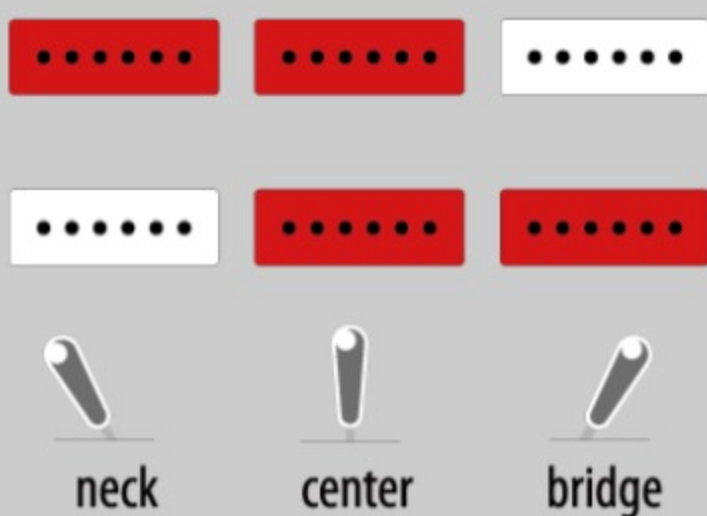

NDM5

SB : Sunburst

COLOR VARIATION :

SHARE :  

ARTIST DETAIL >

SPEC

SPEC

neck type	NDM / 3pc Maple neck
top/back/body	Basswood body
fretboard	Ebony fretboard / White dot inlay
fret	Medium frets
number of frets	22
bridge	F106 bridge
string space	10.5mm
neck pickup	Seymour Duncan® P90 Stack® (H) neck pickup (Passive/Alnico)
bridge pickup	Seymour Duncan® P90 Stack® (H) bridge pickup (Passive/Alnico)
factory tuning	1E,2B,3G,4D,5A,6E
strings	D'Addario® EXL110
string gauge	.010/.013/.017/.026/.036/.046
hardware color	Chrome

NECK DIMENSIONS

Scale :	648mm/25.5"
a : Width	42mm at NUT
b : Width	56mm at 22F
c : Thickness	20mm at 1F
d : Thickness	22mm at 12F
Radius :	240mmR

SWITCHING SYSTEM

CONTROLS

OTHERS

Recommended Case W250C