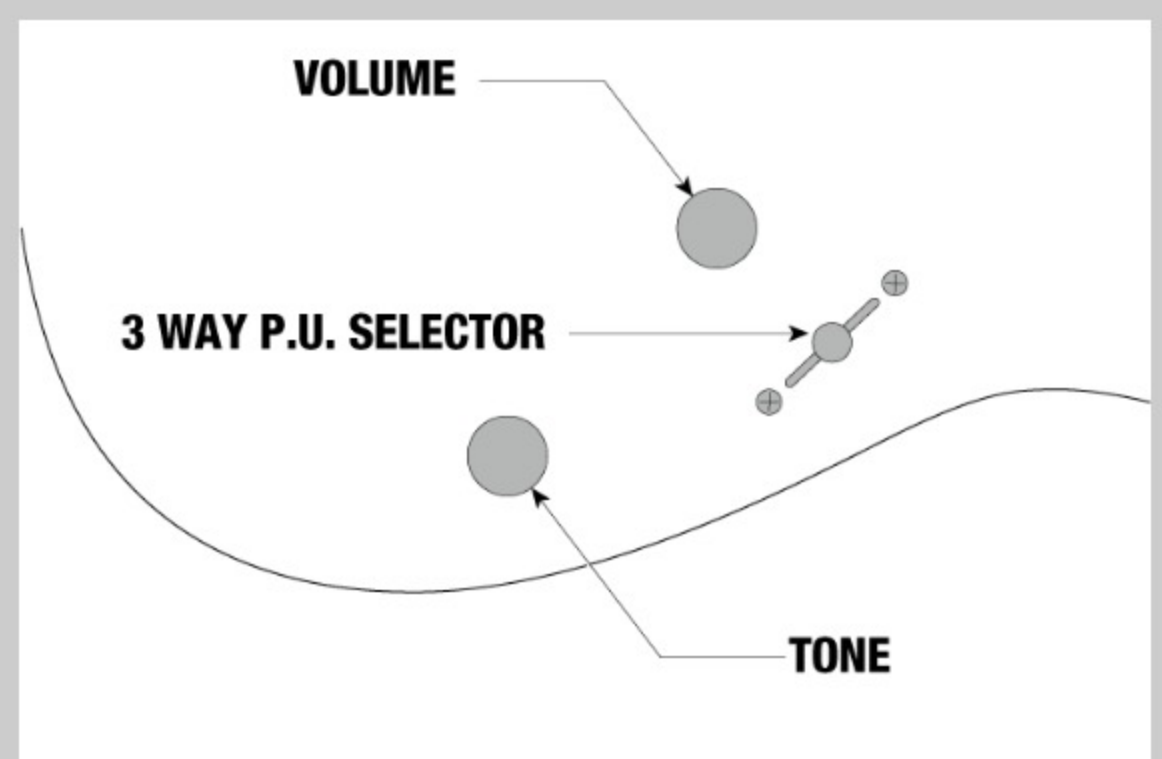

NECK DIMENSIONS

Scale :	648mm/25.5"
a : Width	42mm at NUT
b : Width	57mm at 22F
c : Thickness	20mm at 1F
d : Thickness	22mm at 12F
Radius :	250mmR

DESCRIPTION +

SWITCHING SYSTEM

DESCRIPTION

+

CONTROLS

DESCRIPTION