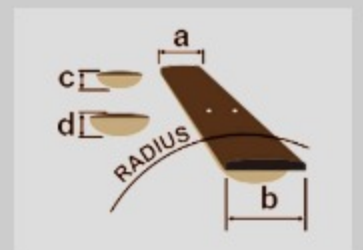

neck type	NDM / 3pc Maple neck
top/back/body	American Basswood body
fretboard	Ebony fretboard / White dot inlay
fret	Medium frets
number of frets	22
bridge	F106 bridge
string space	10.5mm
neck pickup	Seymour Duncan® P90 Stack® (H) neck pickup (Passive/Alnico)
bridge pickup	Seymour Duncan® P90 Stack® (H) bridge pickup (Passive/Alnico)
factory tuning	1E,2B,3G,4D,5A,6E
strings	D'Addario® EXL110
string gauge	.010/.013/.017/.026/.036/.046
hardware color	Chrome

NECK DIMENSIONS

Scale :	648mm/25.5"
a : Width	42mm at NUT
b : Width	57mm at 22F
c : Thickness	20mm at 1F
d : Thickness	22mm at 12F
Radius :	250mmR

DESCRIPTION +

SWITCHING SYSTEM

DESCRIPTION

+

CONTROLS

DESCRIPTION