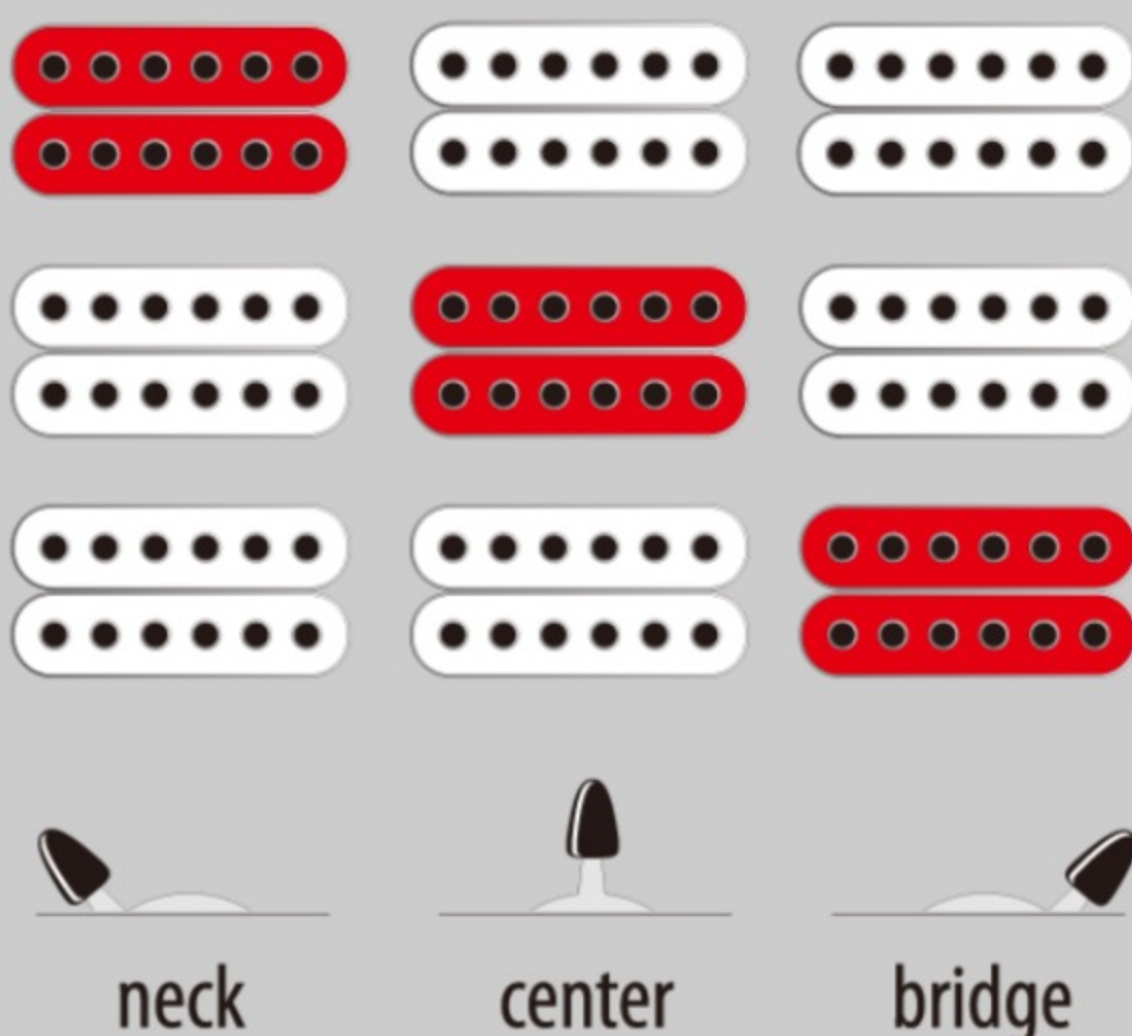

PGM333 01

COLOR VARIATION : 

SHARE :  

ARTIST DETAIL >

SPEC

SPEC

neck type	PGM / 5pc Maple/Walnut neck
top/back/body	African Mahogany body
fretboard	Macassar Ebony fretboard / Acrylic & Abalone block inlay
fret	Medium frets / Prestige fret edge treatment
number of frets	24
bridge	Gotoh® GTC101 bridge
string space	10.8mm
neck pickup	DiMarzio® PG-13™ (H) neck pickup (Passive/Ceramic)
middle pickup	DiMarzio® PG-13™ (H) middle pickup (Passive/Ceramic)
bridge pickup	DiMarzio® PG-13™ (H) bridge pickup (Passive/Ceramic)
factory tuning	1E,2B,3G,4D,5A,6E
strings	D'Addario® EXL110
string gauge	.010/.013/.017/.026/.036/.046
nut	Graph Tech® BLACK TUSQ XL®
hardware color	Gold

NECK DIMENSIONS

Scale :	648mm/25.5"
a : Width	43mm at NUT
b : Width	57mm at 24F
c : Thickness	20mm at 1F
d : Thickness	22.3mm at 12F
Radius :	430mmR

SWITCHING SYSTEM

CONTROLS

OTHERS

- Gotoh® MG-T locking machine heads
- Hardshell case included
- Anniversary picks included