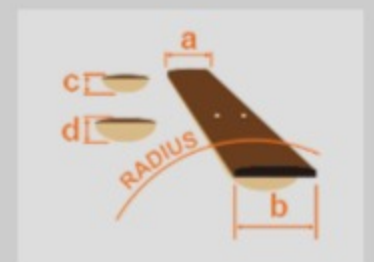

PGM333 01

COLOR VARIATION : 

SHARE :  

ARTIST DETAIL >

SPEC

SPEC

neck type	PGM / 5pc Maple/Walnut neck
top/back/body	African Mahogany body
fretboard	Macassar Ebony fretboard / Acrylic & Abalone block inlay
fret	Medium frets / Prestige fret edge treatment
number of frets	24
bridge	Gotoh® GTC101 bridge
string space	10.8mm
neck pickup	DiMarzio® PG-13™ (H) neck pickup (Passive/Ceramic)
middle pickup	DiMarzio® PG-13™ (H) middle pickup (Passive/Ceramic)
bridge pickup	DiMarzio® PG-13™ (H) bridge pickup (Passive/Ceramic)
factory tuning	1E,2B,3G,4D,5A,6E
strings	D'Addario® EXL110
string gauge	.010/.013/.017/.026/.036/.046
nut	Graph Tech® BLACK TUSQ XL®
hardware color	Gold

NECK DIMENSIONS

Scale :	648mm/25.5"
a : Width	43mm at NUT
b : Width	57mm at 24F
c : Thickness	20mm at 1F
d : Thickness	22.3mm at 12F
Radius :	430mmR

SWITCHING SYSTEM

CONTROLS

OTHERS

- Gotoh® MG-T locking machine heads
- Hardshell case included
- Anniversary picks included