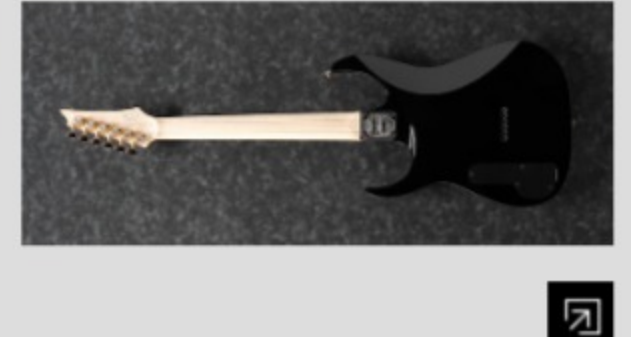

PGM333 01

COLOR VARIATION : 

SHARE :  

ARTIST DETAIL >

SPEC

SPEC

neck type	PGM / 5pc Maple/Walnut neck
top/back/body	African Mahogany body
fretboard	Macassar Ebony fretboard / Acrylic & Abalone block inlay
fret	Medium frets / Prestige fret edge treatment
number of frets	24
bridge	Gotoh® GTC101 bridge
string space	10.8mm
neck pickup	DiMarzio® PG-13™ (H) neck pickup (Passive/Ceramic)
middle pickup	DiMarzio® PG-13™ (H) middle pickup (Passive/Ceramic)
bridge pickup	DiMarzio® PG-13™ (H) bridge pickup (Passive/Ceramic)
factory tuning	1E,2B,3G,4D,5A,6E
strings	D'Addario® EXL110
string gauge	.010/.013/.017/.026/.036/.046
nut	Graph Tech® BLACK TUSQ XL®
hardware color	Gold

NECK DIMENSIONS

Scale :	648mm/25.5"
a : Width	43mm at NUT
b : Width	57mm at 24F
c : Thickness	20mm at 1F
d : Thickness	22.3mm at 12F
Radius :	430mmR

SWITCHING SYSTEM

CONTROLS

OTHERS

- Gotoh® MG-T locking machine heads
- Hardshell case included
- Anniversary picks included