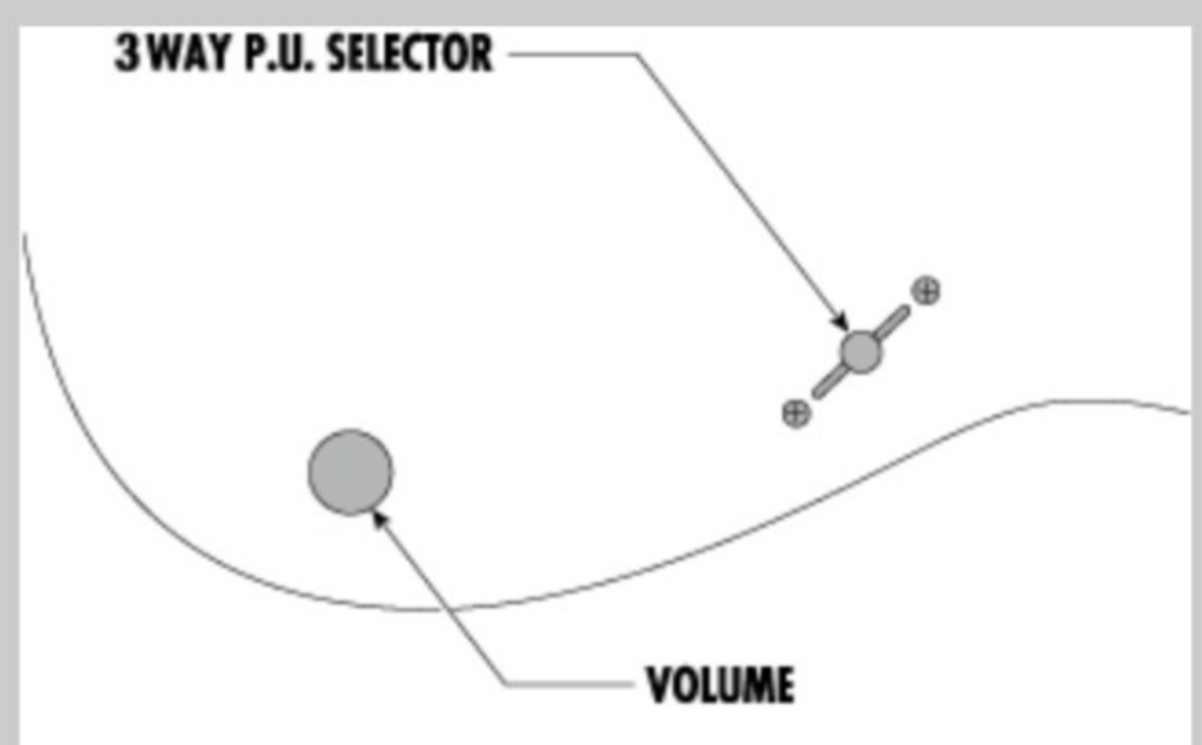

NECK DIMENSIONS

Scale :	648mm/25.5"
a : Width	43mm at NUT
b : Width	57mm at 24F
c : Thickness	20mm at 1F
d : Thickness	22.3mm at 12F
Radius :	430mmR

SWITCHING SYSTEM

CONTROLS

OTHERS

- Gotoh® MG-T locking machine heads
- Hardshell case included
- Anniversary picks included