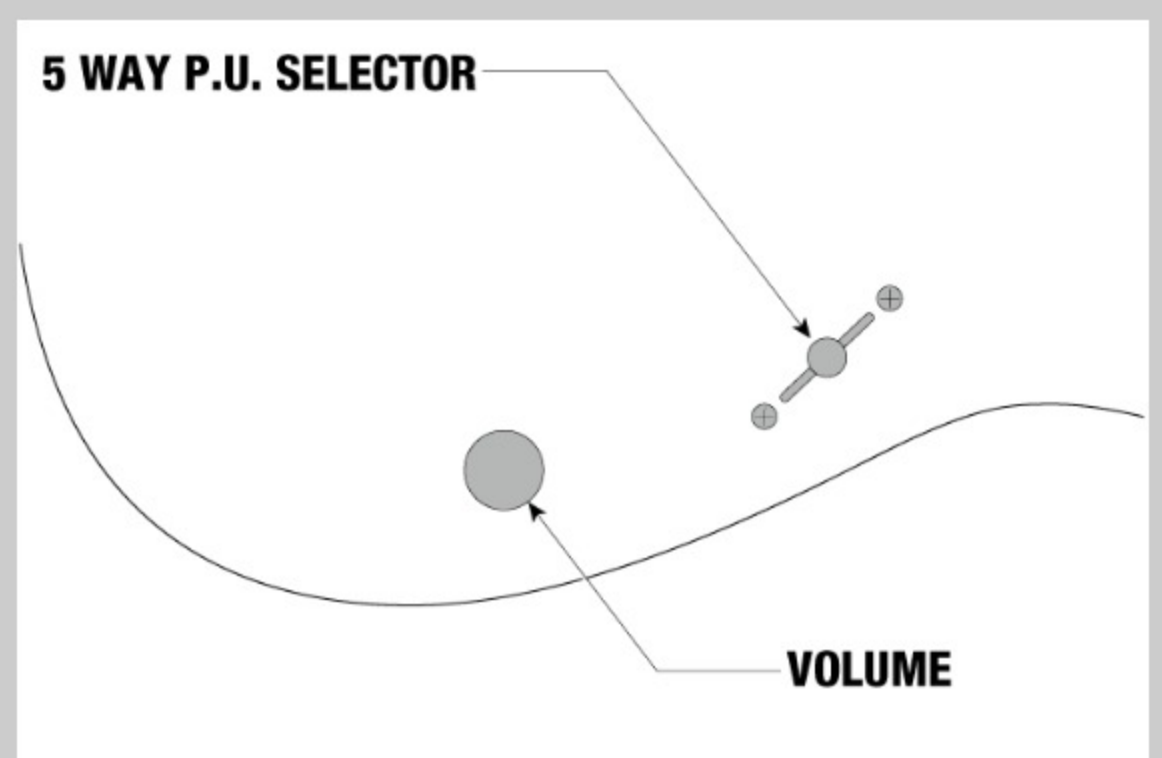

NECK DIMENSIONS

Scale :	648mm/25.5"
a : Width	43mm at NUT
b : Width	57mm at 22F
c : Thickness	20mm at 1F
d : Thickness	22mm at 12F
Radius :	400mmR

DESCRIPTION +

SWITCHING SYSTEM

DESCRIPTION +

CONTROLS

DESCRIPTION +