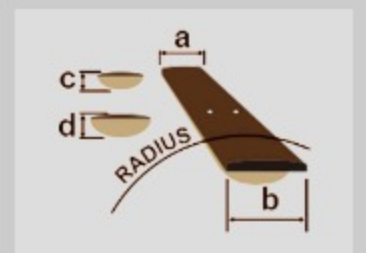

PGM50

COLOR VARIATION :  **BK : Black**

SHARE :  

ARTIST DETAIL >

SPEC

SPECS

neck type	PGM / 5pc Maple/Walnut
top/back/body	American Basswood body
fretboard	Rosewood fretboard / White dot inlay
fret	Medium frets / Premium fret edge treatment
number of frets	22
bridge	F106 bridge
string space	10.5mm
neck pickup	DiMarzio® Air Classic™ (H) neck pickup (Alnico/Passive)
middle pickup	DiMarzio® PGM™ (S) middle pickup (Alnico/Passive)
bridge pickup	DiMarzio® Air Classic™ (H) bridge pickup (Alnico/Passive)
factory tuning	1E,2B,3G,4D,5A,6E
strings	D'Addario® EXL110
string gauge	.010/.013/.017/.026/.036/.046
hardware color	Gold

NECK DIMENSIONS

Scale :	648mm/25.5"
a : Width	43mm at NUT
b : Width	57mm at 22F
c : Thickness	20mm at 1F
d : Thickness	22mm at 12F
Radius :	400mmR

DESCRIPTION +

SWITCHING SYSTEM

DESCRIPTION +

CONTROLS

DESCRIPTION +