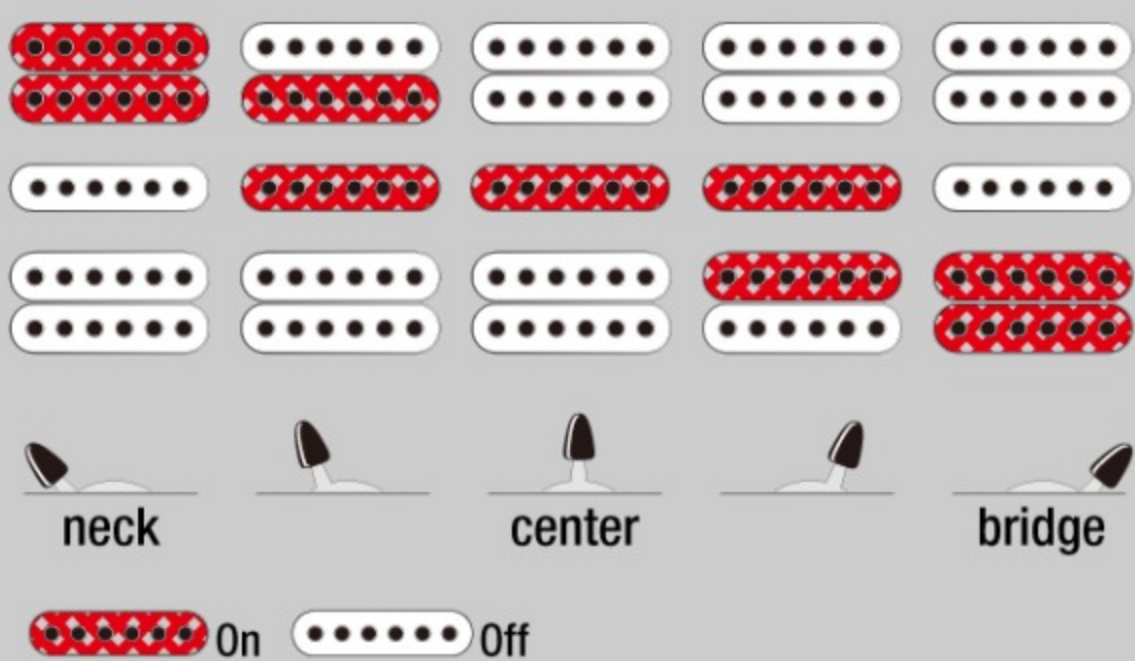

PGM50

COLOR VARIATION :  **BK : Black**

SHARE :  

ARTIST DETAIL >

SPEC

SPECS

neck type	PGM / 5pc Maple/Walnut
top/back/body	American Basswood body
fretboard	Rosewood fretboard / White dot inlay
fret	Medium frets / Premium fret edge treatment
number of frets	22
bridge	F106 bridge
string space	10.5mm
neck pickup	DiMarzio® Air Classic™ (H) neck pickup (Alnico/Passive)
middle pickup	DiMarzio® PGM™ (S) middle pickup (Alnico/Passive)
bridge pickup	DiMarzio® Air Classic™ (H) bridge pickup (Alnico/Passive)
factory tuning	1E,2B,3G,4D,5A,6E
strings	D'Addario® EXL110
string gauge	.010/.013/.017/.026/.036/.046
hardware color	Gold

NECK DIMENSIONS

Scale :	648mm/25.5"
a : Width	43mm at NUT
b : Width	57mm at 22F
c : Thickness	20mm at 1F
d : Thickness	22mm at 12F
Radius :	400mmR

DESCRIPTION +

SWITCHING SYSTEM

DESCRIPTION +

CONTROLS

DESCRIPTION +

OTHER FEATURES

- Gotoh® MG-T locking machine heads
- Gig bag included