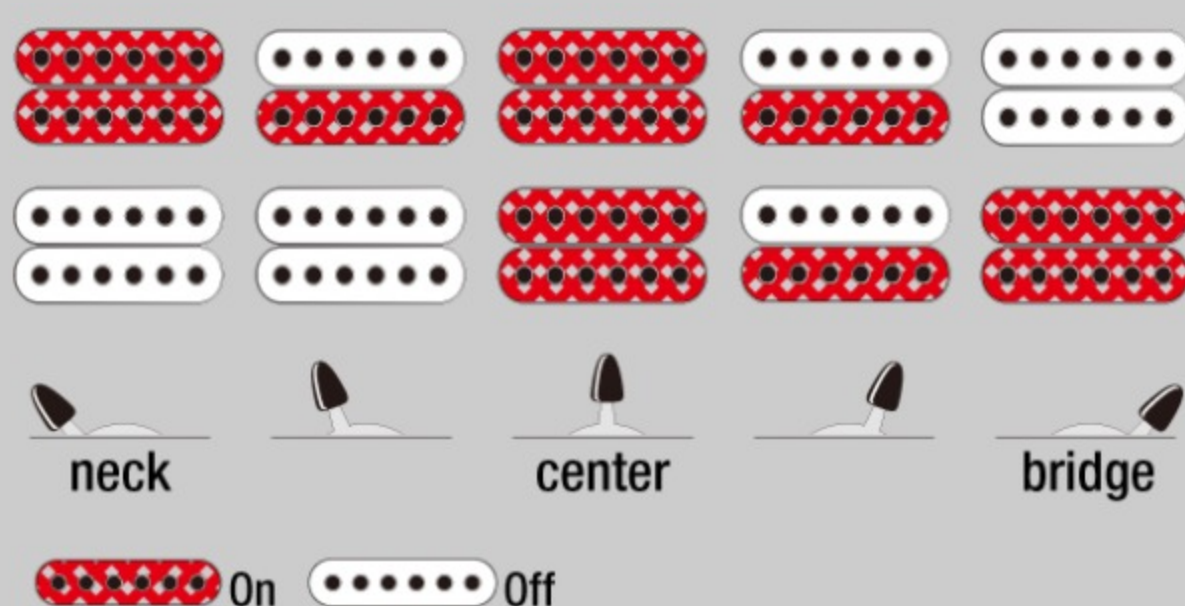

PGMM11

COLOR VARIATION :

JB : Jewel Blue

SHARE :

ARTIST DETAIL >

SPEC

SPECS

neck type	PGMM / Maple neck
top/back/body	Basswood body
fretboard	Jatoba fretboard / White dot inlay
fret	Medium frets
number of frets	24
bridge	F106 bridge
string space	10.5mm
neck pickup	Infinity R (H) neck pickup (Passive/Ceramic)
bridge pickup	Infinity R (H) bridge pickup (Passive/Ceramic)
factory tuning	1E,2B,3G,4D,5A,6E
string gauge	.010/.013/.017/.026/.036/.046
hardware color	Cosmo black

NECK DIMENSIONS

Scale :	564mm/22.2"
a : Width	41mm at NUT
b : Width	56mm at 24F
c : Thickness	19.5mm at 1F
d : Thickness	21.5mm at 12F
Radius :	400mmR

DESCRIPTION +

SWITCHING SYSTEM

DESCRIPTION

+

CONTROLS

DESCRIPTION