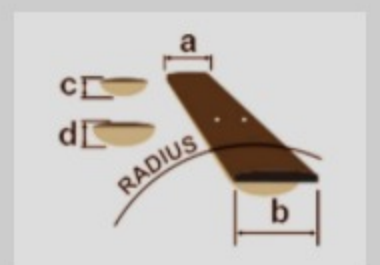

PGMM11

COLOR VARIATION :

JB : Jewel Blue

SHARE :

ARTIST DETAIL >

SPEC

SPECS

neck type	PGMM / Maple neck
top/back/body	Basswood body
fretboard	Jatoba fretboard / White dot inlay
fret	Medium frets
number of frets	24
bridge	F106 bridge
string space	10.5mm
neck pickup	Infinity R (H) neck pickup (Passive/Ceramic)
bridge pickup	Infinity R (H) bridge pickup (Passive/Ceramic)
factory tuning	1E,2B,3G,4D,5A,6E
string gauge	.010/.013/.017/.026/.036/.046
hardware color	Cosmo black

NECK DIMENSIONS

Scale :	564mm/22.2"
a : Width	41mm at NUT
b : Width	56mm at 24F
c : Thickness	19.5mm at 1F
d : Thickness	21.5mm at 12F
Radius :	400mmR

DESCRIPTION +

SWITCHING SYSTEM

DESCRIPTION

+

CONTROLS

DESCRIPTION