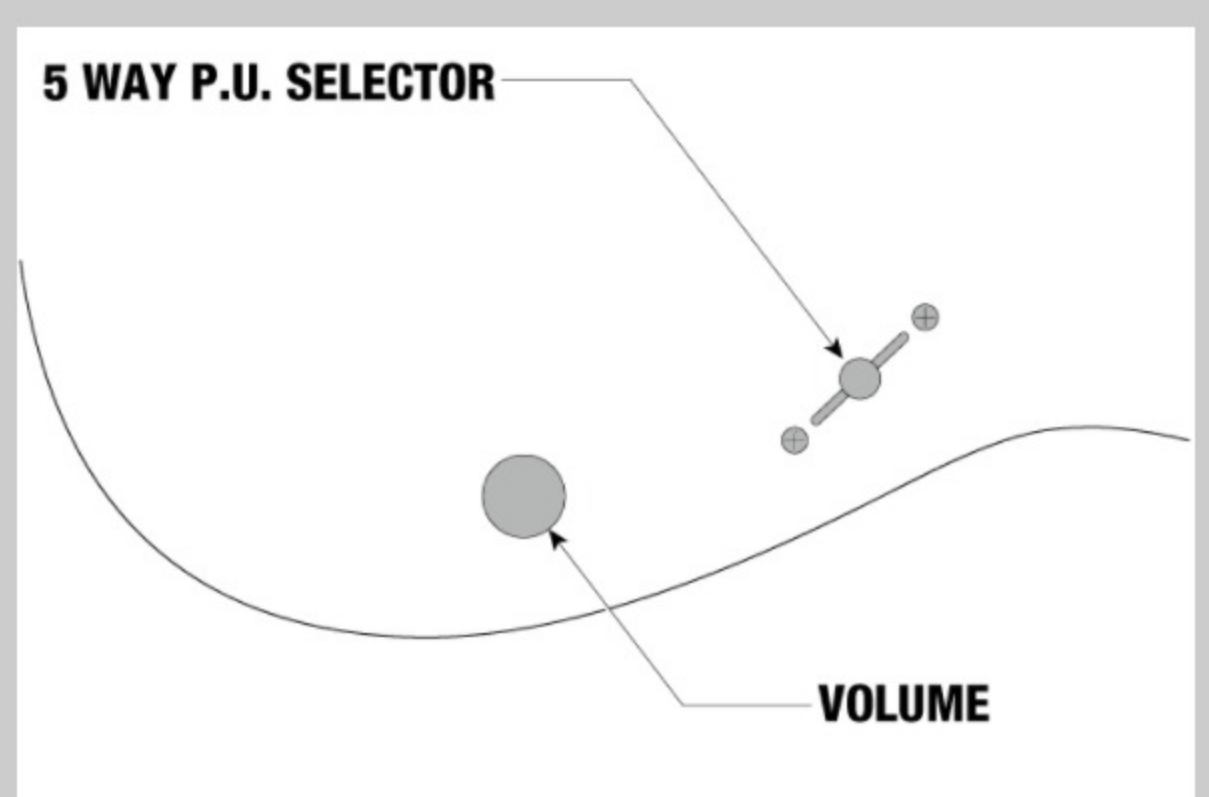

NECK DIMENSIONS

Scale :	564mm/22.2"
a : Width	41mm at NUT
b : Width	56mm at 24F
c : Thickness	19.5mm at 1F
d : Thickness	21.5mm at 12F
Radius :	400mmR

DESCRIPTION +

SWITCHING SYSTEM

DESCRIPTION

+

CONTROLS

DESCRIPTION