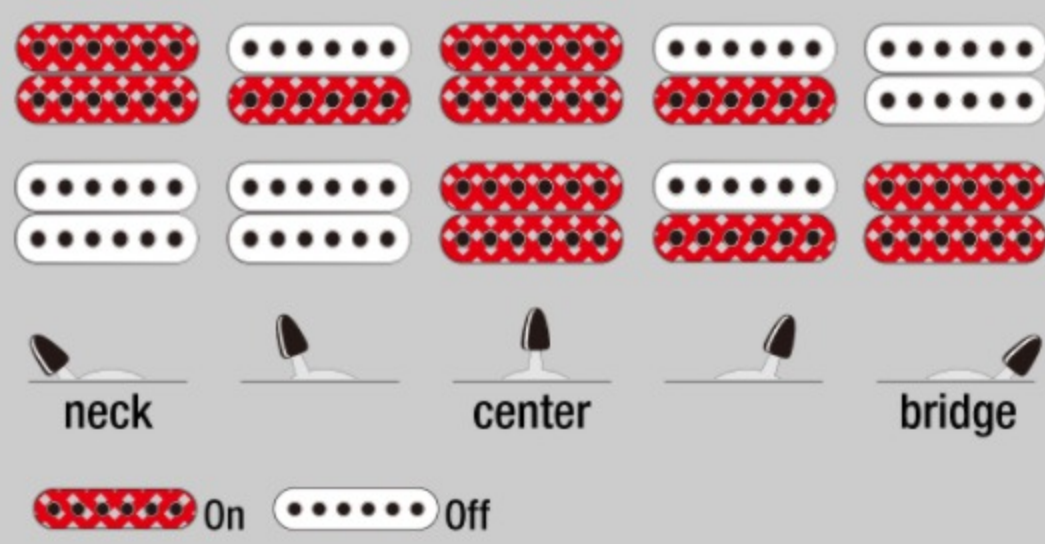

### SPECS

neck type	PGMM / Maple neck
top/back/body	Poplar body
fretboard	Jatoba fretboard / White dot inlay
fret	Medium frets
number of frets	24
bridge	F106 bridge
string space	10.5mm
neck pickup	Infinity R (H) neck pickup (Passive/Ceramic)
bridge pickup	Infinity R (H) bridge pickup (Passive/Ceramic)
factory tuning	1E,2B,3G,4D,5A,6E
string gauge	.010/.013/.017/.026/.036/.046
hardware color	Cosmo black

### SWITCHING SYSTEM

DESCRIPTION

+