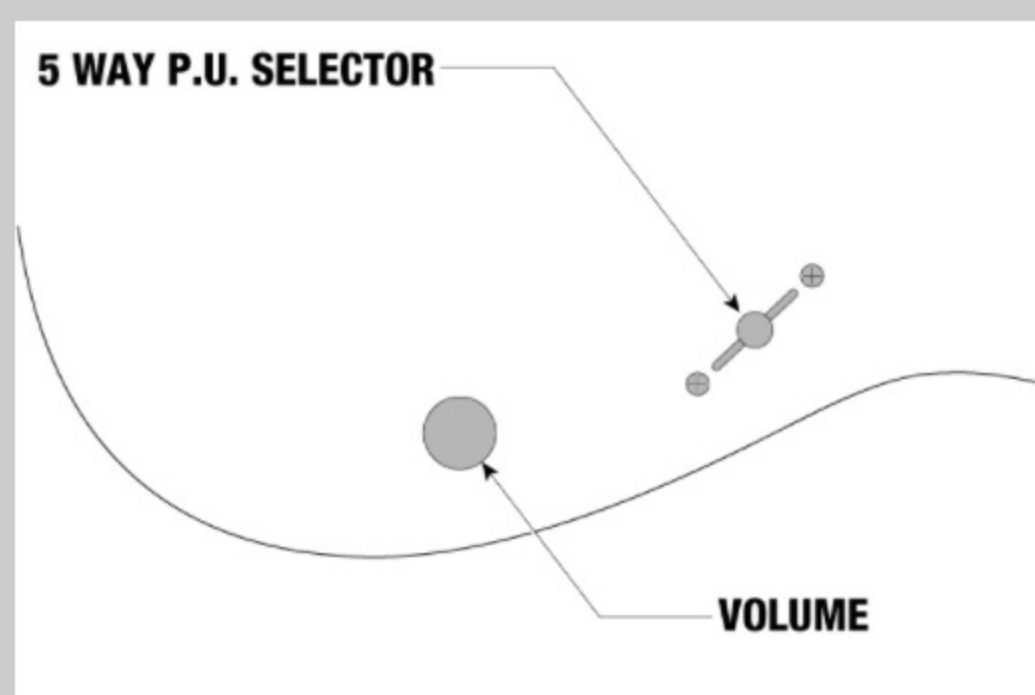

CONTROLS

DESCRIPTION

+

OTHER FEATURES

Recommended Bag IGBMIKRO