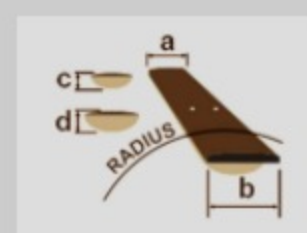

# PGMM11

COLOR VARIATION :

JB : Jewel Blue

SHARE :

ARTIST DETAIL >

### SPECS

neck type	PGMM / Maple neck
top/back/body	Poplar body
fretboard	Jatoba fretboard / White dot inlay
fret	Medium frets
number of frets	24
bridge	F106 bridge
string space	10.5mm
neck pickup	Infinity R (H) neck pickup (Passive/Ceramic)
bridge pickup	Infinity R (H) bridge pickup (Passive/Ceramic)
factory tuning	1E,2B,3G,4D,5A,6E
string gauge	.010/.013/.017/.026/.036/.046
hardware color	Cosmo black

### NECK DIMENSIONS

Scale :	564mm/22.2"
a : Width	41mm at NUT
b : Width	56mm at 24F
c : Thickness	19.5mm at 1F
d : Thickness	21.5mm at 12F
Radius :	400mmR

DESCRIPTION +