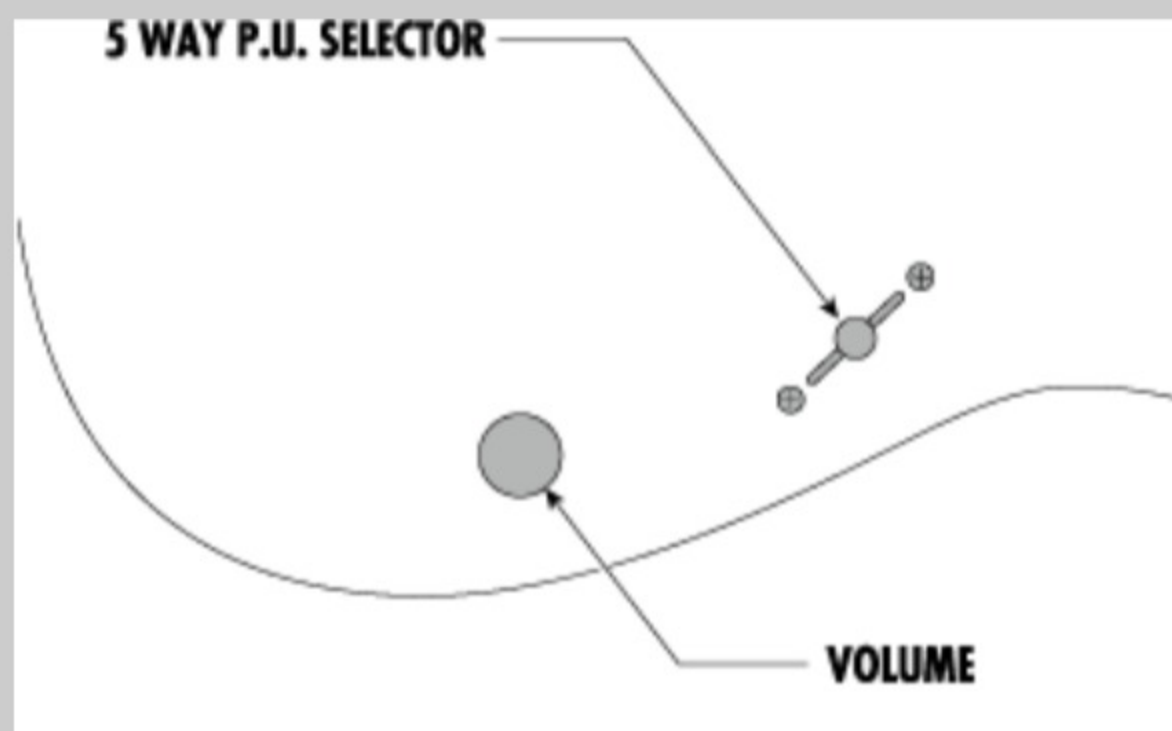

NECK DIMENSIONS

Scale :	564mm/22.2"
a : Width	41mm at NUT
b : Width	56mm at 24F
c : Thickness	19.5mm at 1F
d : Thickness	21.5mm at 12F
Radius :	400mmR

SWITCHING SYSTEM

CONTROLS

OTHERS

Recommended Bag IGBMIKRO