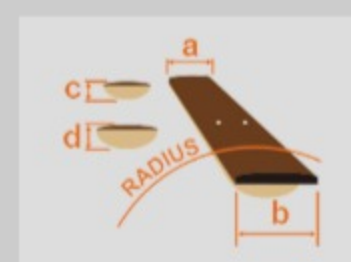

PGMM21 01

MGN : Metallic Light Green

COLOR VARIATION :

SHARE :  

ARTIST DETAIL >

SPEC

SPEC

neck type	PGMM / Maple neck
top/back/body	Poplar body
fretboard	Treated New Zealand Pine fretboard / White dot inlay
fret	Medium frets
number of frets	24
bridge	Ibanez F106 bridge
string space	10.5mm
neck pickup	Infinity R (H) neck pickup (Passive/Ceramic)
bridge pickup	Infinity R (H) bridge pickup (Passive/Ceramic)
factory tuning	1E,2B,3G,4D,5A,6E
strings	-
string gauge	.010/.013/.017/.026/.036/.046
nut	Plastic
hardware color	Black

NECK DIMENSIONS

Scale :	564mm/22.2"
a : Width	41mm at NUT
b : Width	56mm at 24F
c : Thickness	19.5mm at 1F
d : Thickness	21.5mm at 12F
Radius :	400mmR

SWITCHING SYSTEM

CONTROLS

OTHERS

Recommended Bag IGBMIKRO