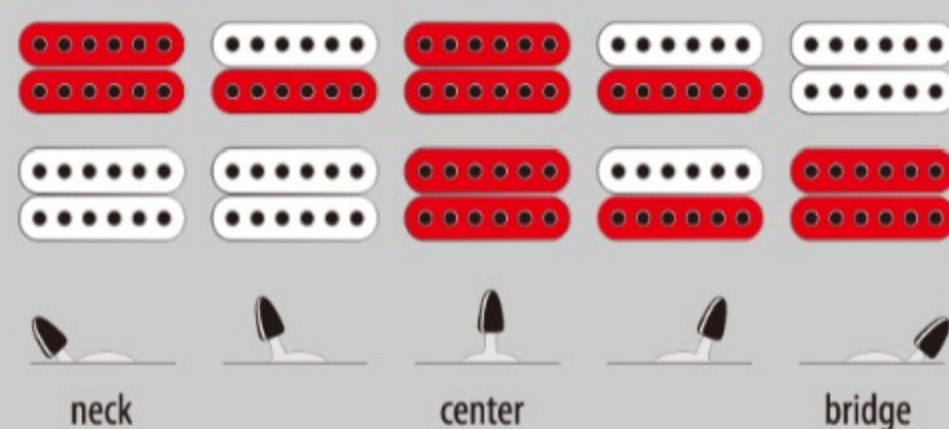

PGMM21 01

MGN : Metallic Light Green

COLOR VARIATION :

SHARE :  

ARTIST DETAIL >

SPEC

SPEC

neck type	PGMM / Maple neck
top/back/body	Poplar body
fretboard	Treated New Zealand Pine fretboard / White dot inlay
fret	Medium frets
number of frets	24
bridge	Ibanez F106 bridge
string space	10.5mm
neck pickup	Infinity R (H) neck pickup (Passive/Ceramic)
bridge pickup	Infinity R (H) bridge pickup (Passive/Ceramic)
factory tuning	1E,2B,3G,4D,5A,6E
strings	-
string gauge	.010/.013/.017/.026/.036/.046
nut	Plastic
hardware color	Black

NECK DIMENSIONS

Scale :	564mm/22.2"
a : Width	41mm at NUT
b : Width	56mm at 24F
c : Thickness	19.5mm at 1F
d : Thickness	21.5mm at 12F
Radius :	400mmR

SWITCHING SYSTEM

CONTROLS

OTHERS

Recommended Bag IGBMIKRO