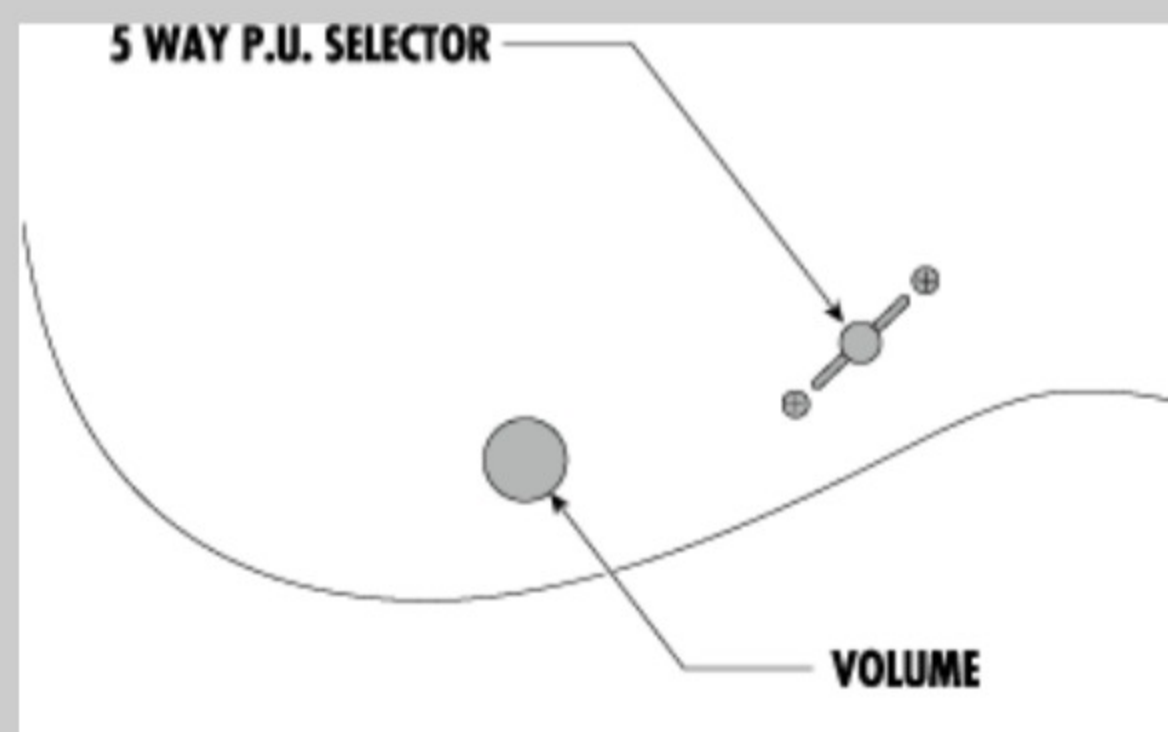

CONTROLS

OTHERS

Recommended Bag IGBMIKRO