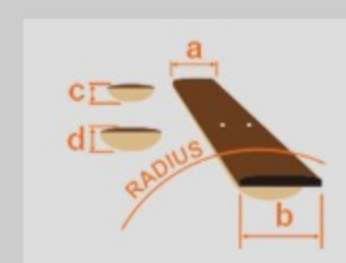

### NECK DIMENSIONS

Scale :	564mm/22.2"
a : Width	41mm at NUT
b : Width	56mm at 24F
c : Thickness	19.5mm at 1F
d : Thickness	21.5mm at 12F
Radius :	400mmR