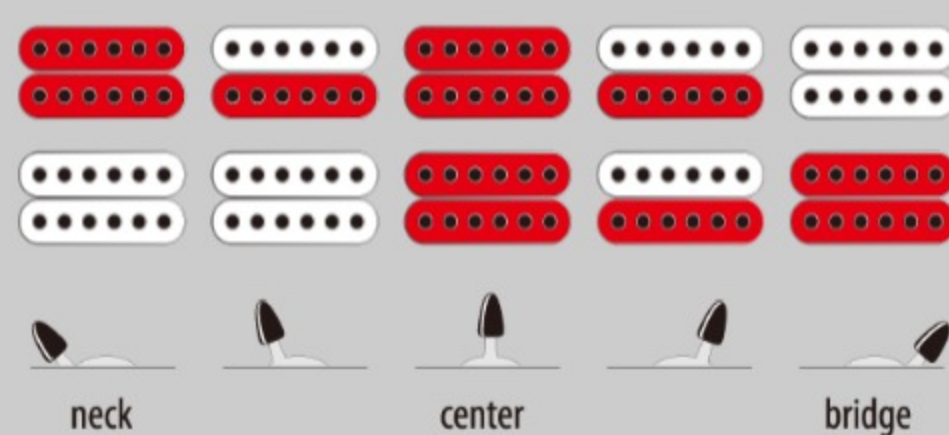

## SPEC

### SPEC

neck type	PGMM / Maple neck
top/back/body	Poplar body
fretboard	Bound Purpleheart fretboard / White dot inlay
fret	Medium frets
number of frets	24
bridge	F106 bridge
string space	10.5mm
neck pickup	Infinity R (H) neck pickup (Passive/Ceramic)
bridge pickup	Infinity R (H) bridge pickup (Passive/Ceramic)
factory tuning	1E,2B,3G,4D,5A,6E
string gauge	.010/.013/.017/.026/.036/.046
hardware color	Black

### SWITCHING SYSTEM