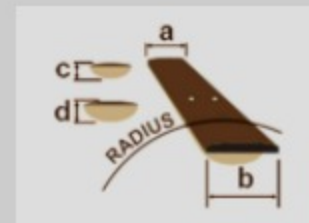

### NECK DIMENSIONS

Scale :	564mm/22.2"
a : Width	41mm at NUT
b : Width	56mm at 24F
c : Thickness	19.5mm at 1F
d : Thickness	21.5mm at 12F
Radius :	400mmR

DESCRIPTION +