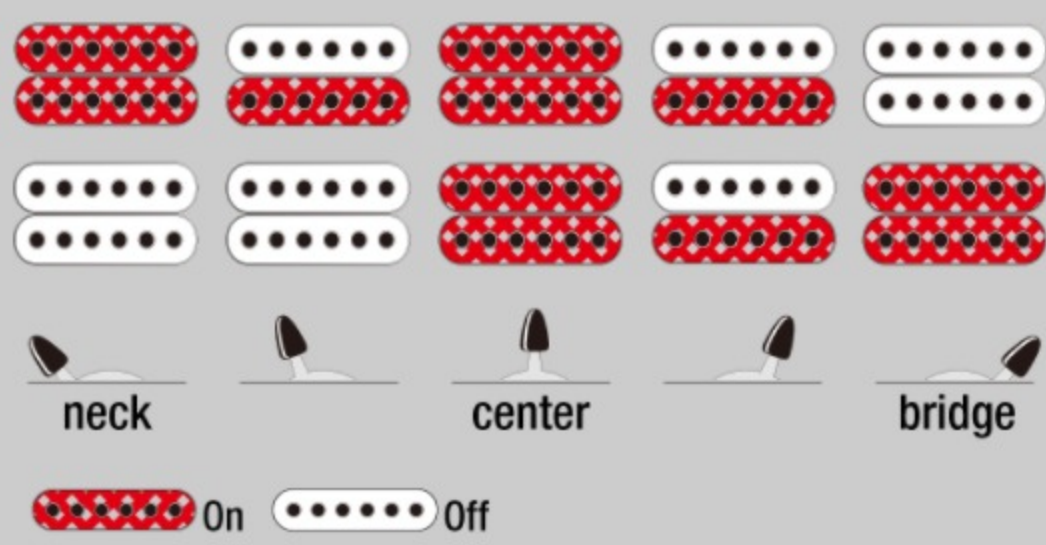

### SPECS

neck type	PGMM / Maple neck
top/back/body	Poplar body
fretboard	Bound Purpleheart fretboard / White dot inlay
fret	Medium frets
number of frets	24
bridge	F106 bridge
string space	10.5mm
neck pickup	Infinity R (H) neck pickup (Passive/Ceramic)
bridge pickup	Infinity R (H) bridge pickup (Passive/Ceramic)
factory tuning	1E,2B,3G,4D,5A,6E
string gauge	.010/.013/.017/.026/.036/.046
hardware color	Black

### SWITCHING SYSTEM

DESCRIPTION

+