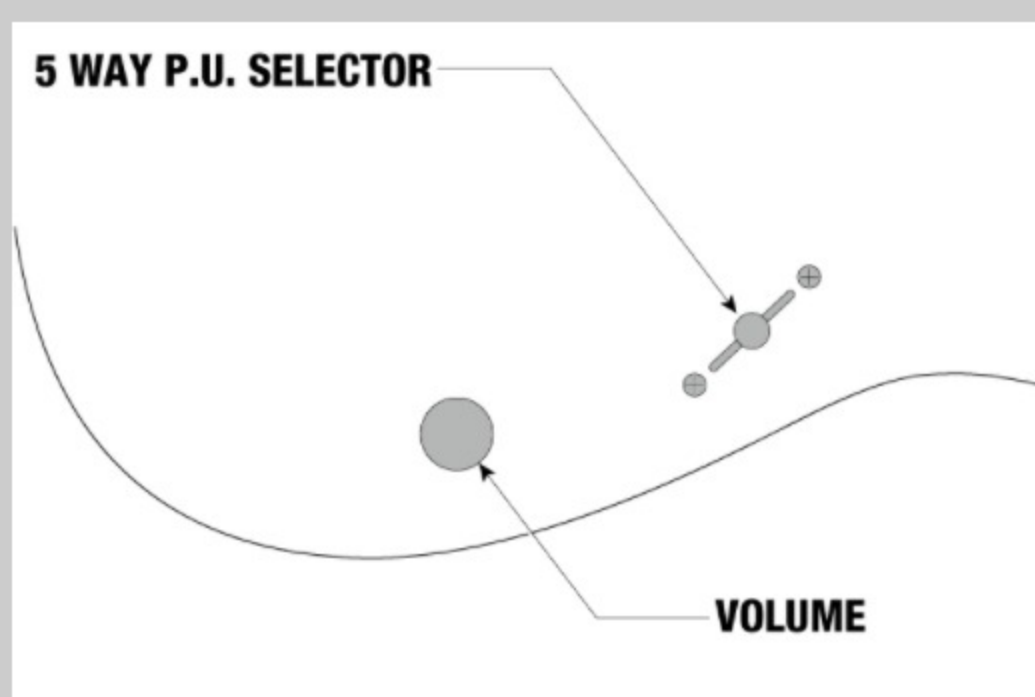

CONTROLS

DESCRIPTION

+

OTHER FEATURES

Recommended Bag IGBMIKRO