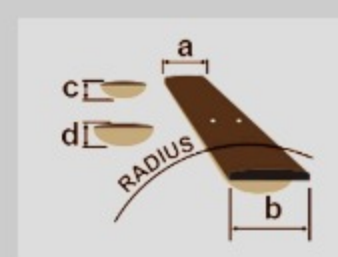

PGMM21

COLOR VARIATION :

MGN : Metallic Light Green

SHARE :  

ARTIST DETAIL >

SPEC

SPECS

neck type	PGMM / Maple neck
top/back/body	Poplar body
fretboard	Jatoba fretboard / White dot inlay
fret	Medium frets
number of frets	24
bridge	F106 bridge
string space	10.5mm
neck pickup	Infinity R (H) neck pickup (Passive/Ceramic)
bridge pickup	Infinity R (H) bridge pickup (Passive/Ceramic)
factory tuning	1E,2B,3G,4D,5A,6E
string gauge	.010/.013/.017/.026/.036/.046
hardware color	Black

NECK DIMENSIONS

Scale :	564mm/22.2"
a : Width	41mm at NUT
b : Width	56mm at 24F
c : Thickness	19.5mm at 1F
d : Thickness	21.5mm at 12F
Radius :	400mmR

DESCRIPTION +

SWITCHING SYSTEM

DESCRIPTION

+

CONTROLS

DESCRIPTION