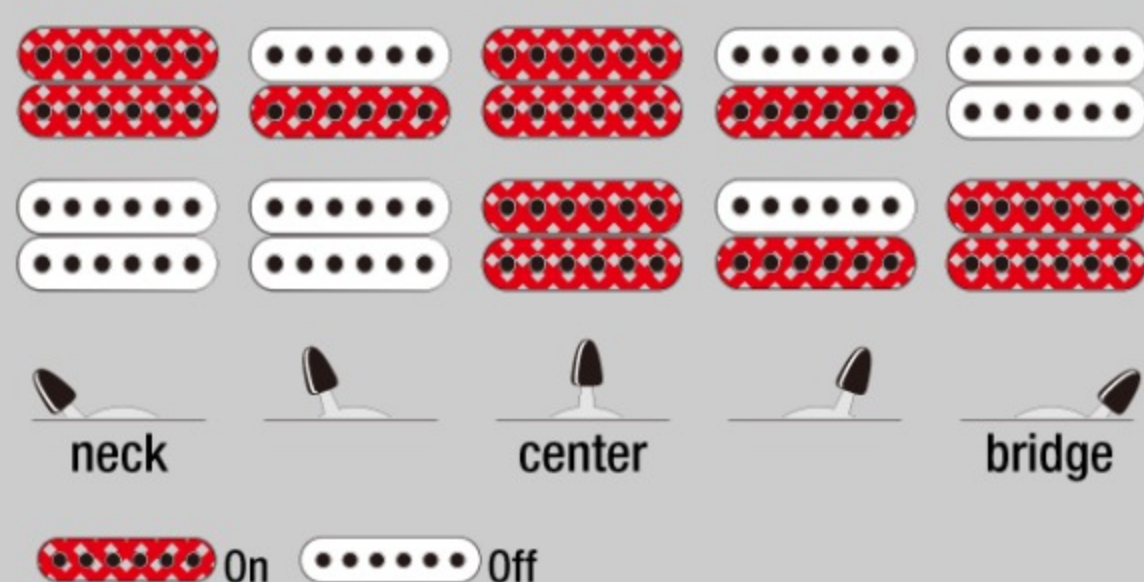

PGMM21

COLOR VARIATION :

MGN : Metallic Light Green

SHARE :  

ARTIST DETAIL >

SPEC

SPECS

neck type	PGMM / Maple neck
top/back/body	Poplar body
fretboard	Jatoba fretboard / White dot inlay
fret	Medium frets
number of frets	24
bridge	F106 bridge
string space	10.5mm
neck pickup	Infinity R (H) neck pickup (Passive/Ceramic)
bridge pickup	Infinity R (H) bridge pickup (Passive/Ceramic)
factory tuning	1E,2B,3G,4D,5A,6E
string gauge	.010/.013/.017/.026/.036/.046
hardware color	Black

NECK DIMENSIONS

Scale :	564mm/22.2"
a : Width	41mm at NUT
b : Width	56mm at 24F
c : Thickness	19.5mm at 1F
d : Thickness	21.5mm at 12F
Radius :	400mmR

DESCRIPTION +

SWITCHING SYSTEM

DESCRIPTION

+

CONTROLS

DESCRIPTION