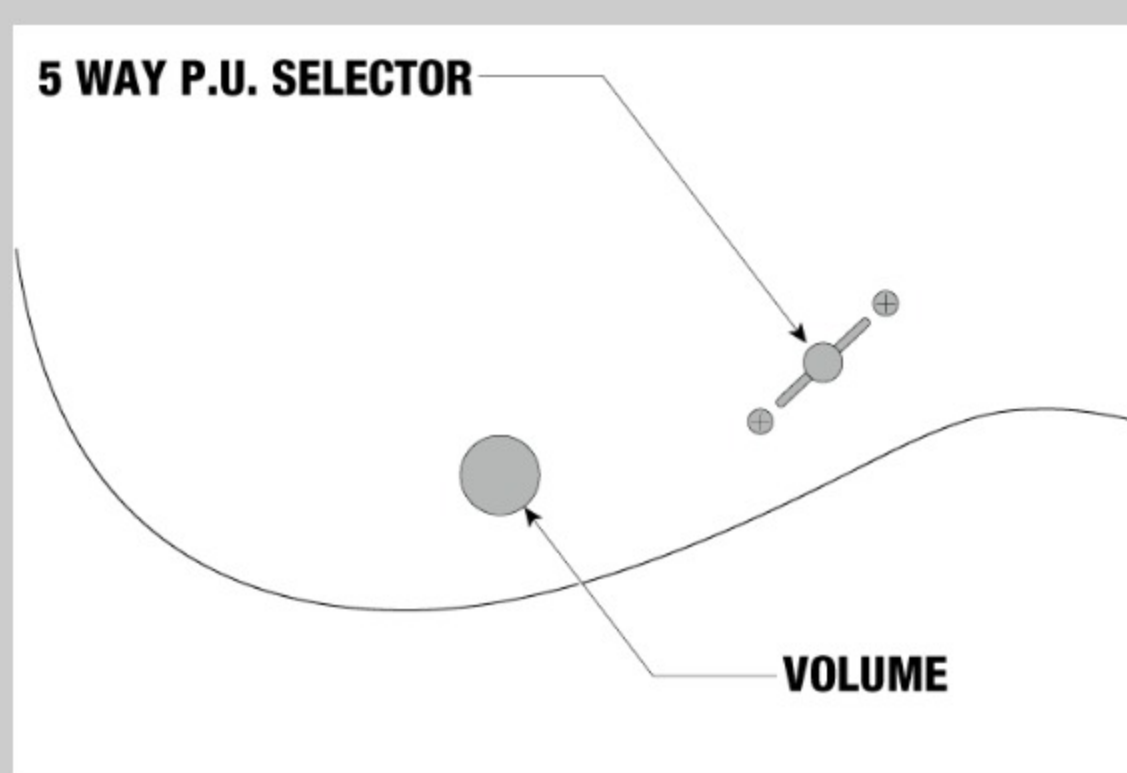

NECK DIMENSIONS

Scale :	564mm/22.2"
a : Width	41mm at NUT
b : Width	56mm at 24F
c : Thickness	19.5mm at 1F
d : Thickness	21.5mm at 12F
Radius :	400mmR

DESCRIPTION +

SWITCHING SYSTEM

DESCRIPTION

+

CONTROLS

DESCRIPTION