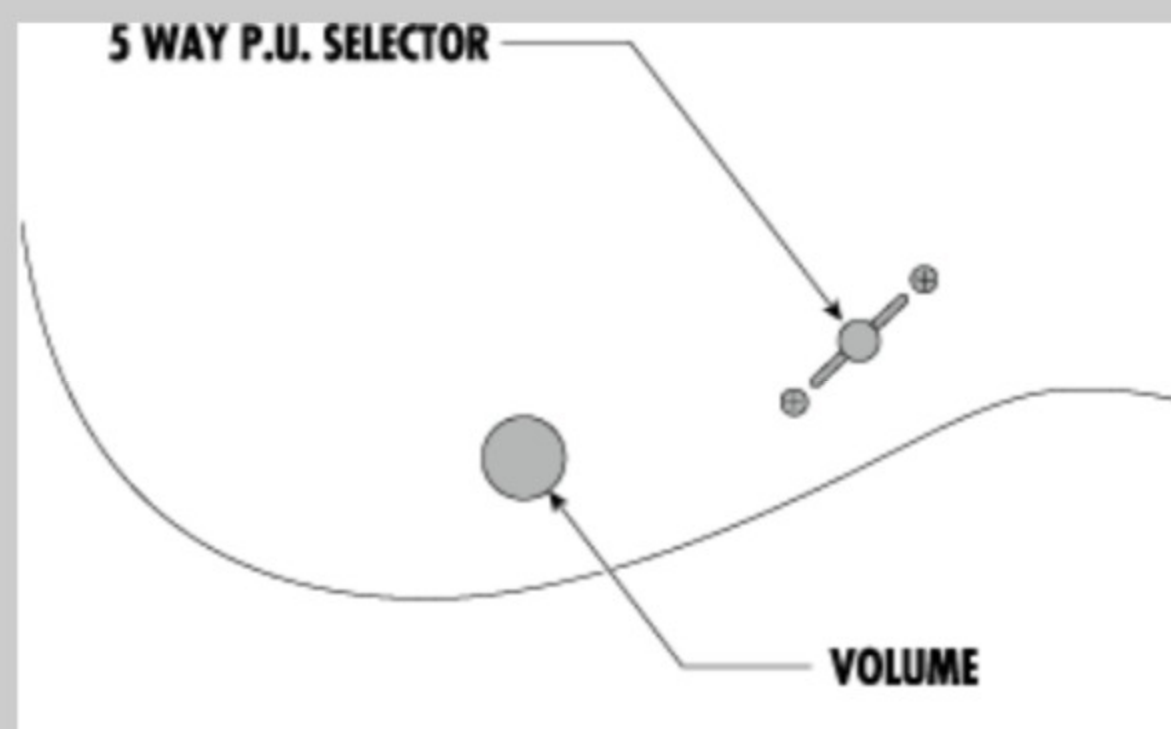

NECK DIMENSIONS

Scale :	564mm/22.2"
a : Width	41mm at NUT
b : Width	56mm at 24F
c : Thickness	19.5mm at 1F
d : Thickness	21.5mm at 12F
Radius :	400mmR

SWITCHING SYSTEM

CONTROLS

OTHERS

Recommended Bag IGBMIKRO