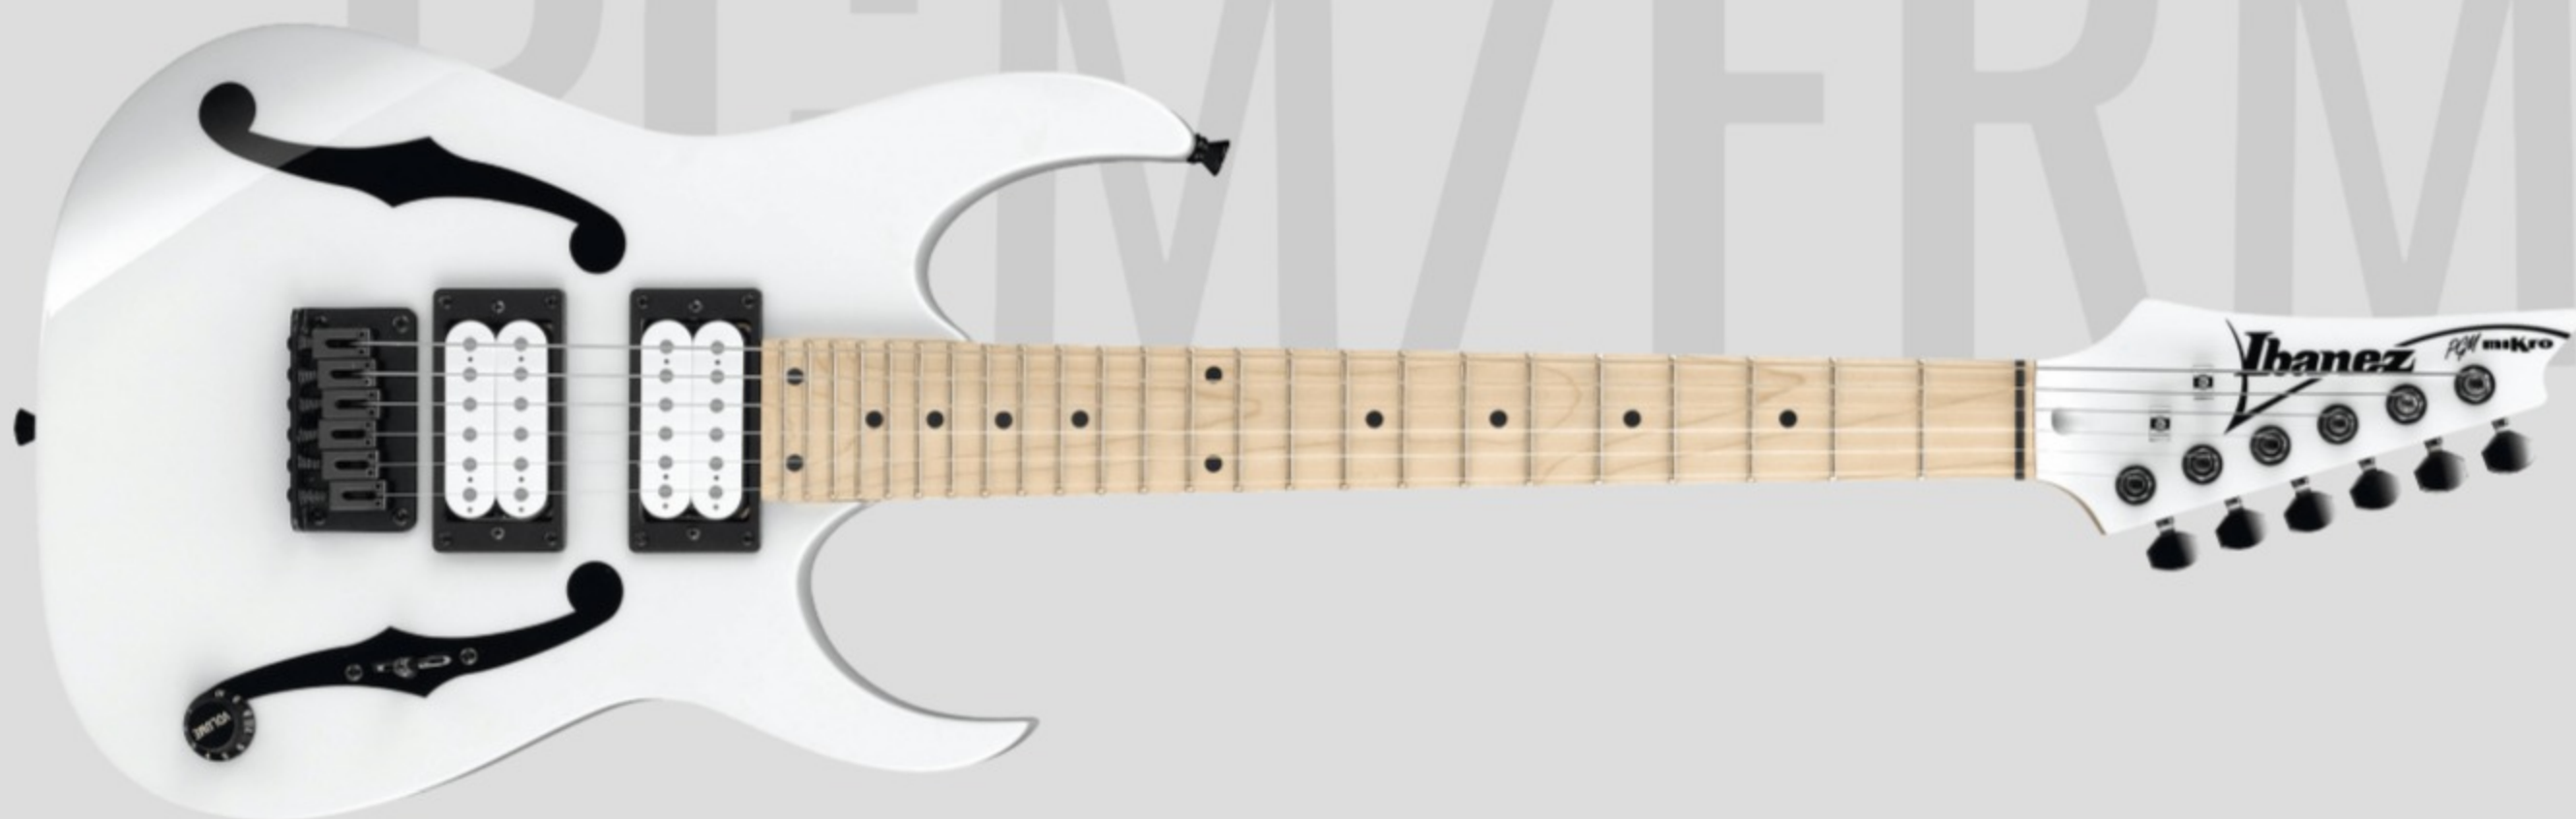

PGMM31

WH : White

COLOR VARIATION :

SHARE :  

ARTIST DETAIL >

SPEC

SPEC

neck type	PGMM / Maple neck
top/back/body	Poplar body
fretboard	Maple / Black dot inlay
fret	Medium frets
bridge	Ibanez F106 bridge
string space	10.5mm
neck pickup	Infinity R (H) neck pickup (Passive/Ceramic)
bridge pickup	Infinity R (H) bridge pickup (Passive/Ceramic)
hardware color	Black

NECK DIMENSIONS

Scale :	564mm/22.2"
a : Width	41mm at NUT
b : Width	56mm at 24F
c : Thickness	19.5mm at 1F
d : Thickness	21.5mm at 12F
Radius :	400mmR

SWITCHING SYSTEM

CONTROLS

OTHERS

Recommended Bag IGBMIKRO