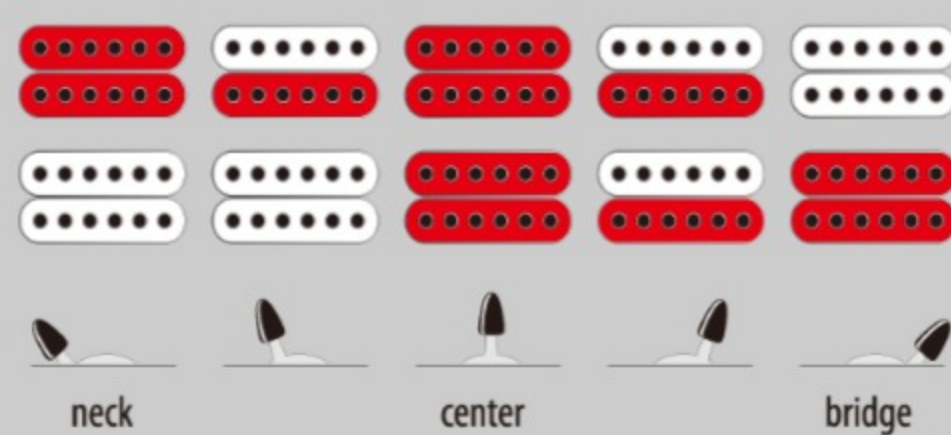

PGMM31

WH : White

COLOR VARIATION :

SHARE :  

ARTIST DETAIL >

SPEC

SPEC

neck type	PGMM / Maple neck
top/back/body	Poplar body
fretboard	Maple / Black dot inlay
fret	Medium frets
bridge	Ibanez F106 bridge
string space	10.5mm
neck pickup	Infinity R (H) neck pickup (Passive/Ceramic)
bridge pickup	Infinity R (H) bridge pickup (Passive/Ceramic)
hardware color	Black

NECK DIMENSIONS

Scale :	564mm/22.2"
a : Width	41mm at NUT
b : Width	56mm at 24F
c : Thickness	19.5mm at 1F
d : Thickness	21.5mm at 12F
Radius :	400mmR

SWITCHING SYSTEM

CONTROLS

OTHERS

Recommended Bag IGBMIKRO