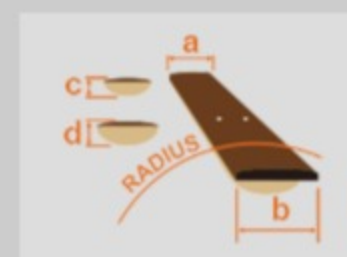

PGMM31

WH : White

COLOR VARIATION :

SHARE :  

ARTIST DETAIL >

SPEC

SPEC

neck type	PGMM / Maple neck
top/back/body	Poplar body
fretboard	Maple / Black dot inlay
fret	Medium frets
bridge	Ibanez F106 bridge
string space	10.5mm
neck pickup	Infinity R (H) neck pickup (Passive/Ceramic)
bridge pickup	Infinity R (H) bridge pickup (Passive/Ceramic)
hardware color	Black

NECK DIMENSIONS

Scale :	564mm/22.2"
a : Width	41mm at NUT
b : Width	56mm at 24F
c : Thickness	19.5mm at 1F
d : Thickness	21.5mm at 12F
Radius :	400mmR

SWITCHING SYSTEM

CONTROLS

OTHERS

Recommended Bag IGBMIKRO