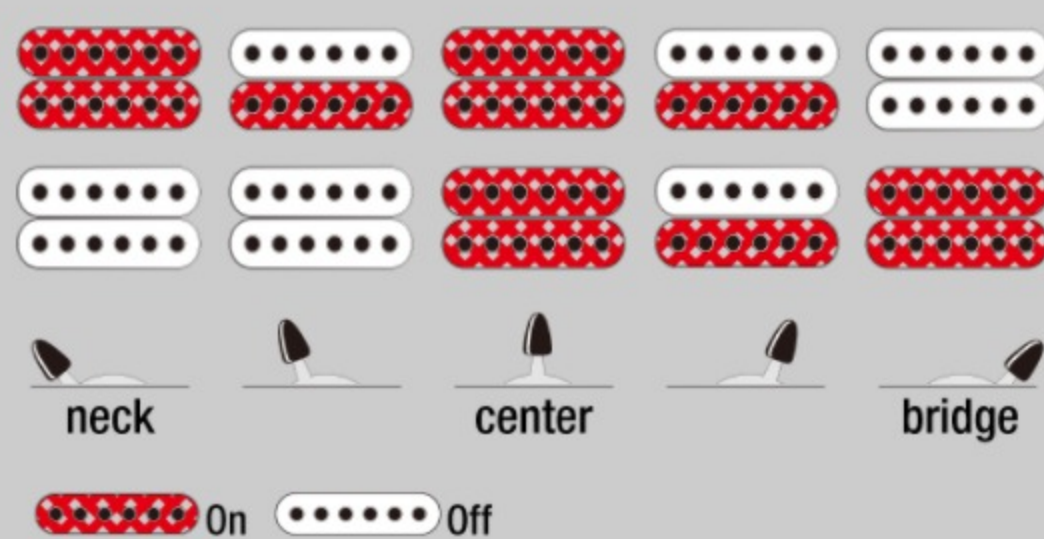

PGMM31

COLOR VARIATION :

WH : White

SHARE :  

ARTIST DETAIL >

SPEC

SPECS

neck type	PGMM / Maple neck
top/back/body	Poplar body
fretboard	Maple fretboard / Black dot inlay
fret	Medium frets
number of frets	24
bridge	F106 bridge
string space	10.5mm
neck pickup	Infinity R (H) neck pickup (Passive/Ceramic)
bridge pickup	Infinity R (H) bridge pickup (Passive/Ceramic)
factory tuning	1E,2B,3G,4D,5A,6E
string gauge	.010/.013/.017/.026/.036/.046
hardware color	Black

NECK DIMENSIONS

Scale :	564mm/22.2"
a : Width	41mm at NUT
b : Width	56mm at 24F
c : Thickness	19.5mm at 1F
d : Thickness	21.5mm at 12F
Radius :	400mmR

DESCRIPTION +

SWITCHING SYSTEM

DESCRIPTION

+

CONTROLS

DESCRIPTION