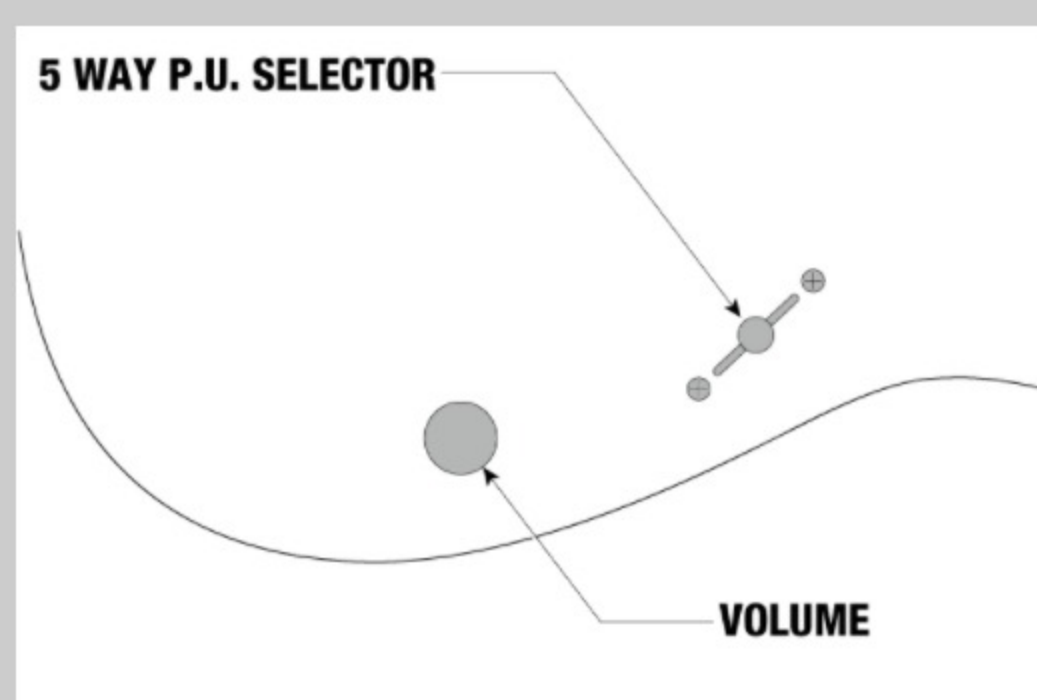

NECK DIMENSIONS

Scale :	564mm/22.2"
a : Width	41mm at NUT
b : Width	56mm at 24F
c : Thickness	19.5mm at 1F
d : Thickness	21.5mm at 12F
Radius :	400mmR

DESCRIPTION +

SWITCHING SYSTEM

DESCRIPTION

+

CONTROLS

DESCRIPTION