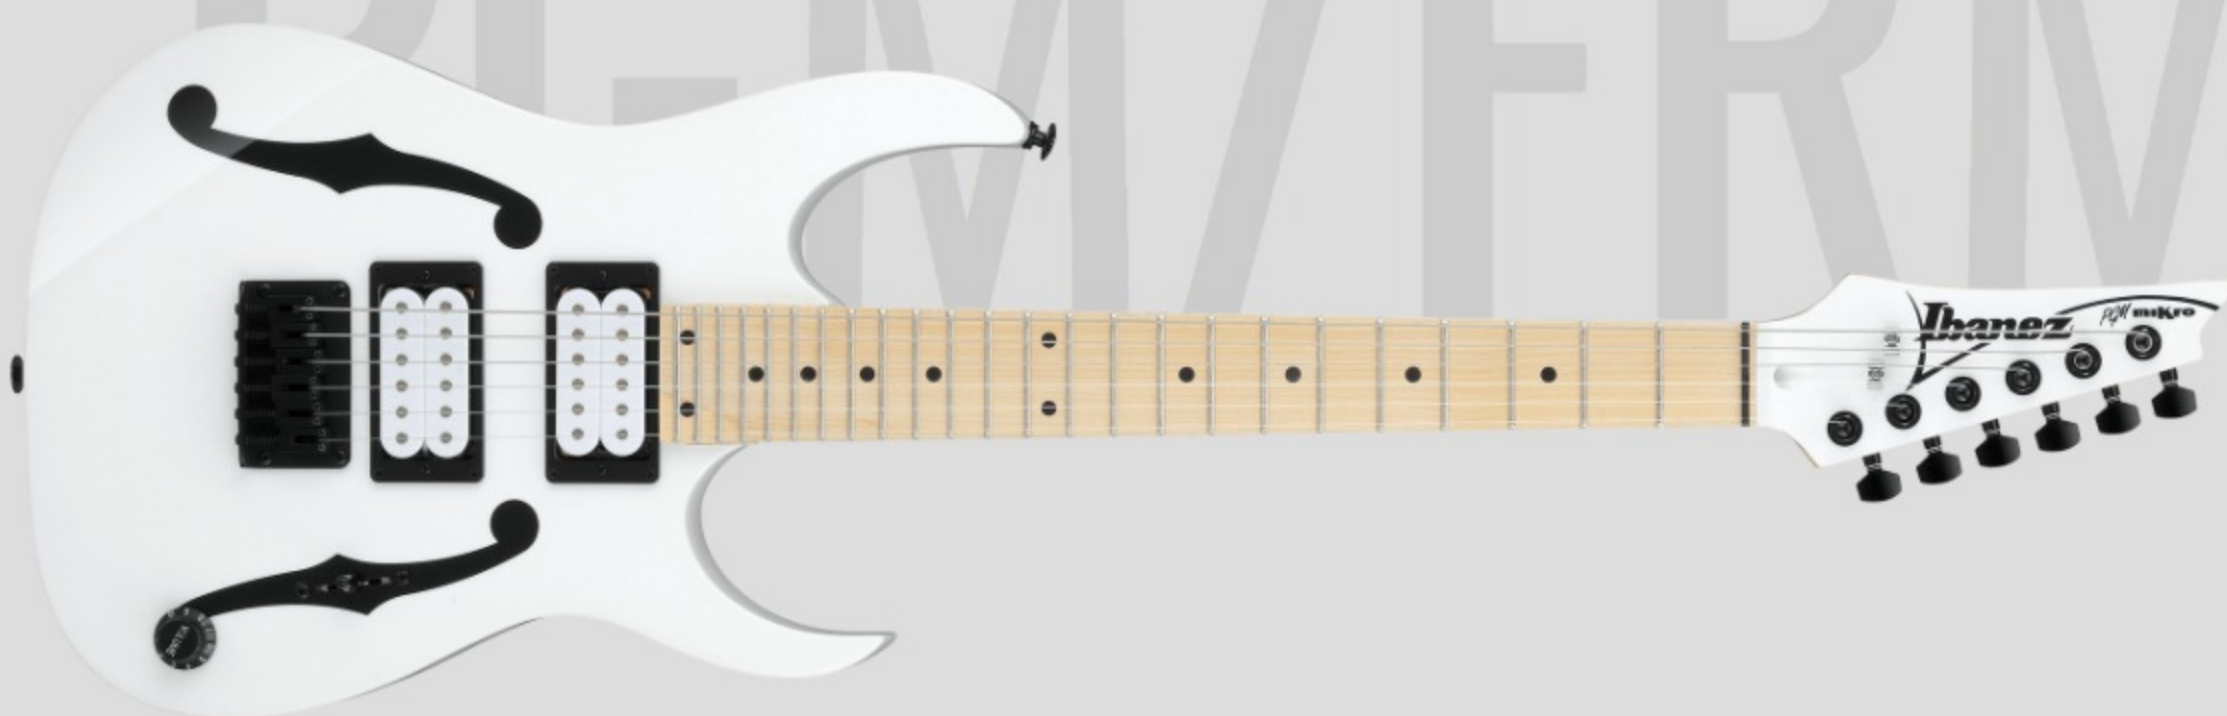

PGMM31

COLOR VARIATION :

WH : White

SHARE :  

ARTIST DETAIL >

SPEC

SPECS

neck type	PGMM / Maple neck
top/back/body	Poplar body
fretboard	Maple fretboard / Black dot inlay
fret	Medium frets
number of frets	24
bridge	F106 bridge
string space	10.5mm
neck pickup	Infinity R (H) neck pickup (Passive/Ceramic)
bridge pickup	Infinity R (H) bridge pickup (Passive/Ceramic)
factory tuning	1E,2B,3G,4D,5A,6E
string gauge	.010/.013/.017/.026/.036/.046
hardware color	Black

NECK DIMENSIONS

Scale :	564mm/22.2"
a : Width	41mm at NUT
b : Width	56mm at 24F
c : Thickness	19.5mm at 1F
d : Thickness	21.5mm at 12F
Radius :	400mmR

DESCRIPTION +

SWITCHING SYSTEM

DESCRIPTION

+

CONTROLS

DESCRIPTION

+

OTHER FEATURES

Recommended Bag IGBMIKRO