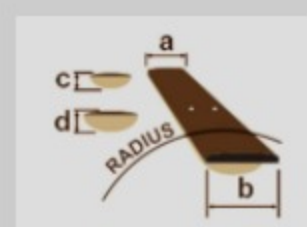

PGMM31

COLOR VARIATION :

WH : White

SHARE :  

ARTIST DETAIL >

SPEC

SPECS

neck type	PGMM / Maple neck
top/back/body	Poplar body
fretboard	Maple fretboard / Black dot inlay
fret	Medium frets
number of frets	24
bridge	F106 bridge
string space	10.5mm
neck pickup	Infinity R (H) neck pickup (Passive/Ceramic)
bridge pickup	Infinity R (H) bridge pickup (Passive/Ceramic)
factory tuning	1E,2B,3G,4D,5A,6E
string gauge	.010/.013/.017/.026/.036/.046
hardware color	Black

NECK DIMENSIONS

Scale :	564mm/22.2"
a : Width	41mm at NUT
b : Width	56mm at 24F
c : Thickness	19.5mm at 1F
d : Thickness	21.5mm at 12F
Radius :	400mmR

DESCRIPTION +

SWITCHING SYSTEM

DESCRIPTION

+

CONTROLS

DESCRIPTION